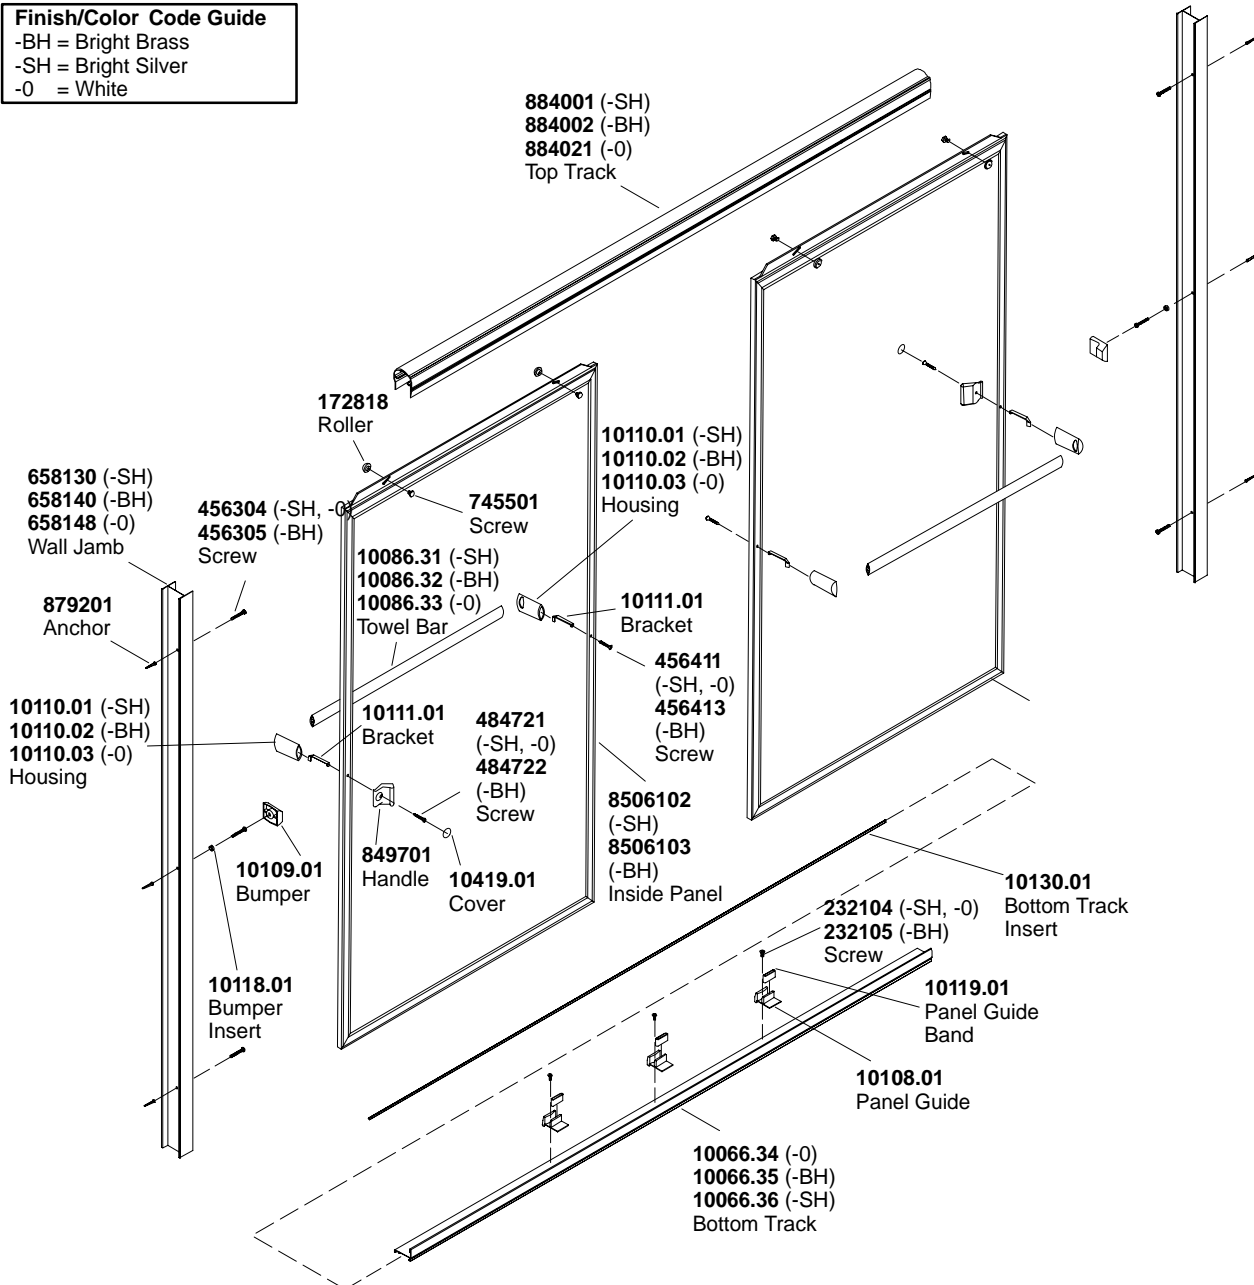

Crystal Clear Glass 57" to 59" x 58"

Finish/Color Code Guide

- BH = Bright Brass
- SH = Bright Silver
- 0 = White

**Finish/color code must be specified when ordering.