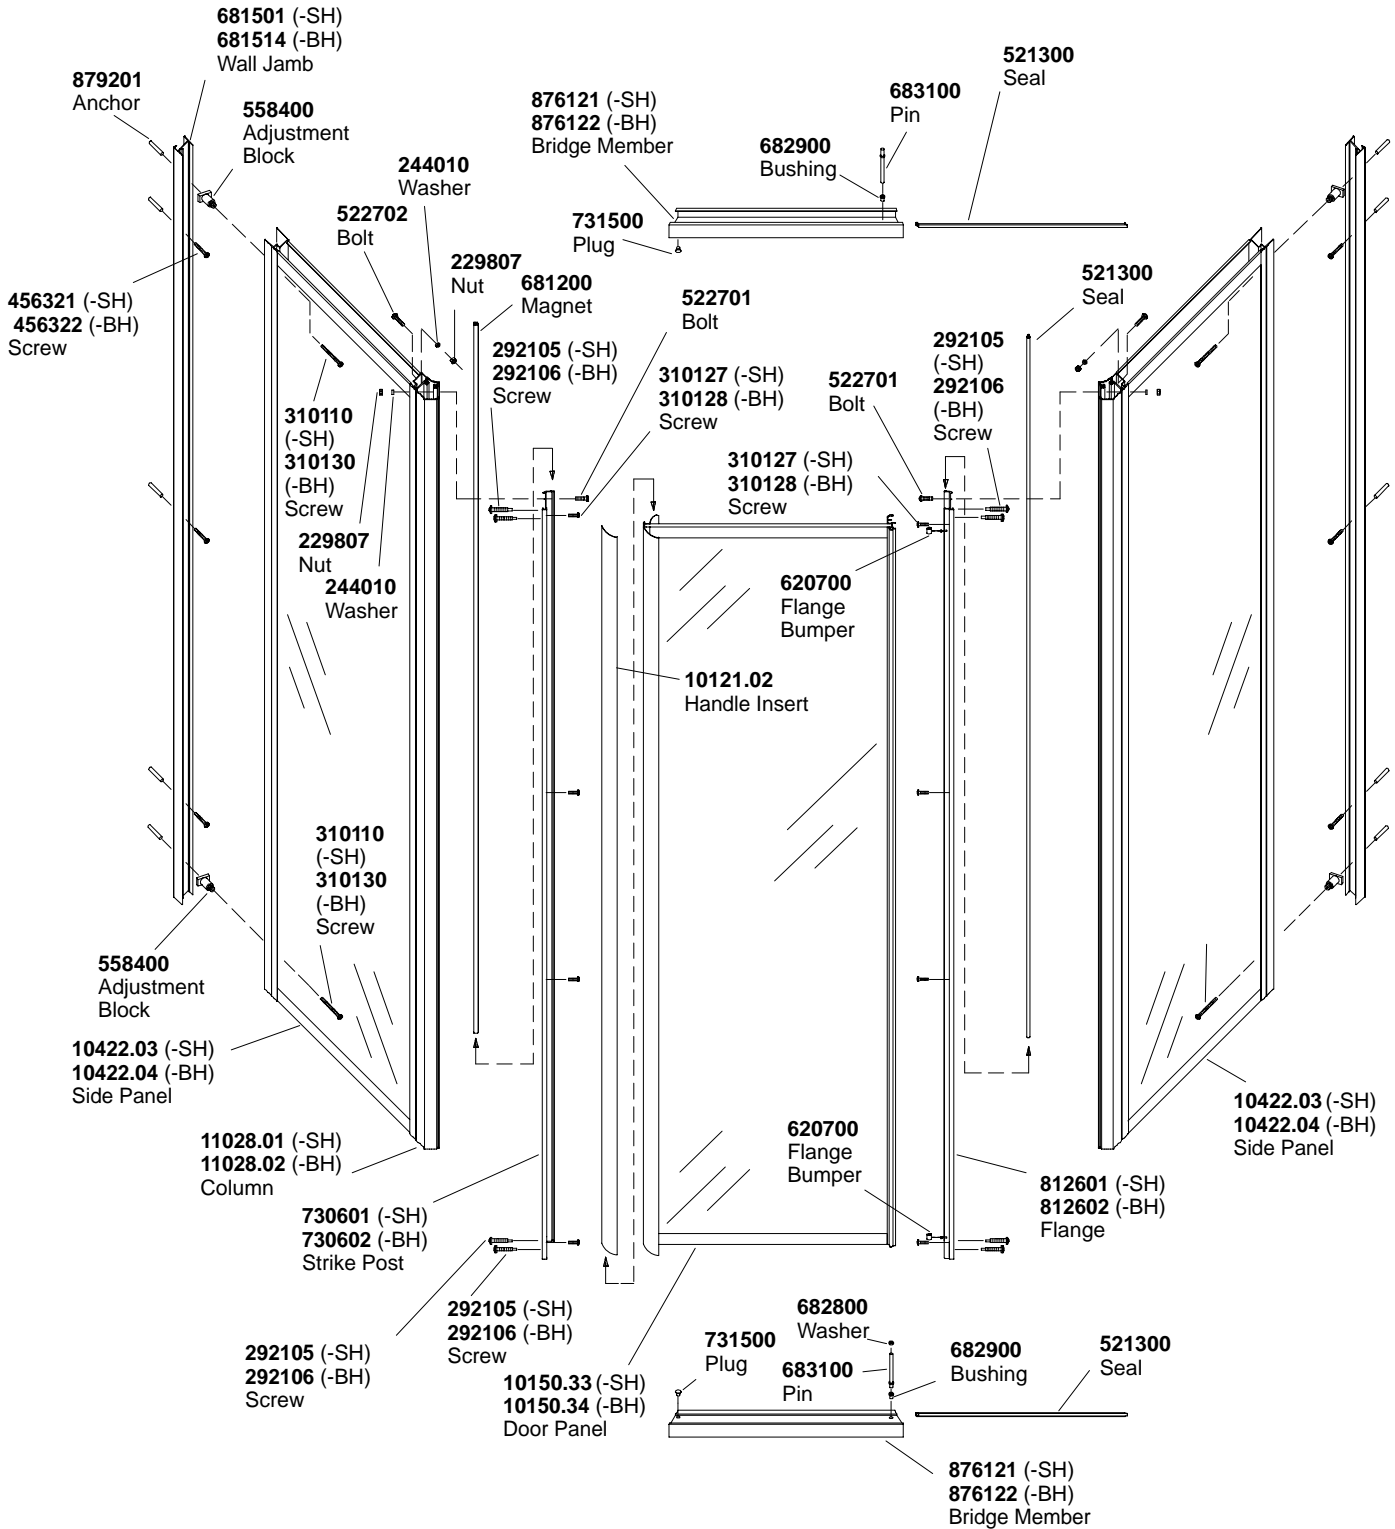

**Crystal Clear Glass**  
**19-1/4" x 27-1/2" x 19-1/4" x 72"**

**Finish/Color Code Guide**

- BH = Bright Brass
- SH = Bright Silver

\*\*Finish/color code must be specified when ordering.