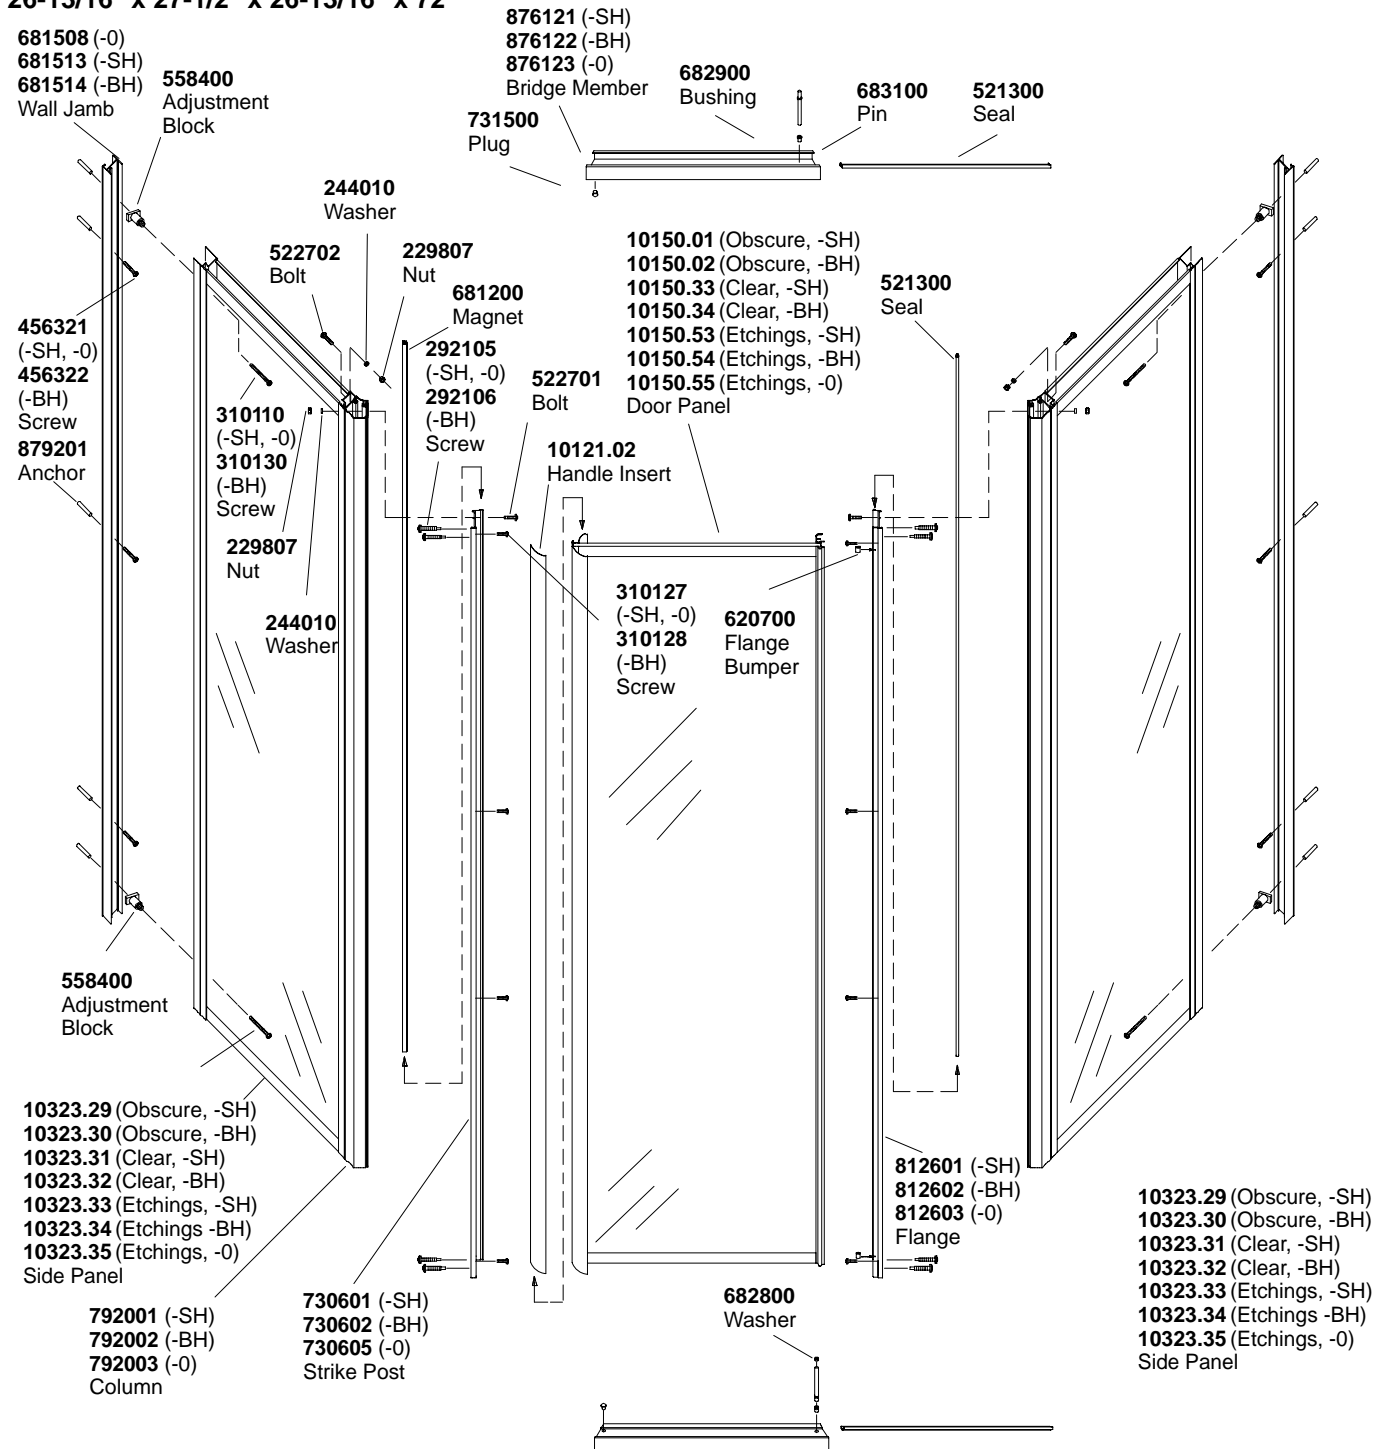

Obscure Glass
Crystal Clear Glass
Etchings Glass

26-13/16" x 27-1/2" x 26-13/16" x 72"

Finish/Color Code Guide	
-BH	= Bright Brass
-SH	= Bright Silver
-0	= White

****Finish/color code must be specified when ordering.**