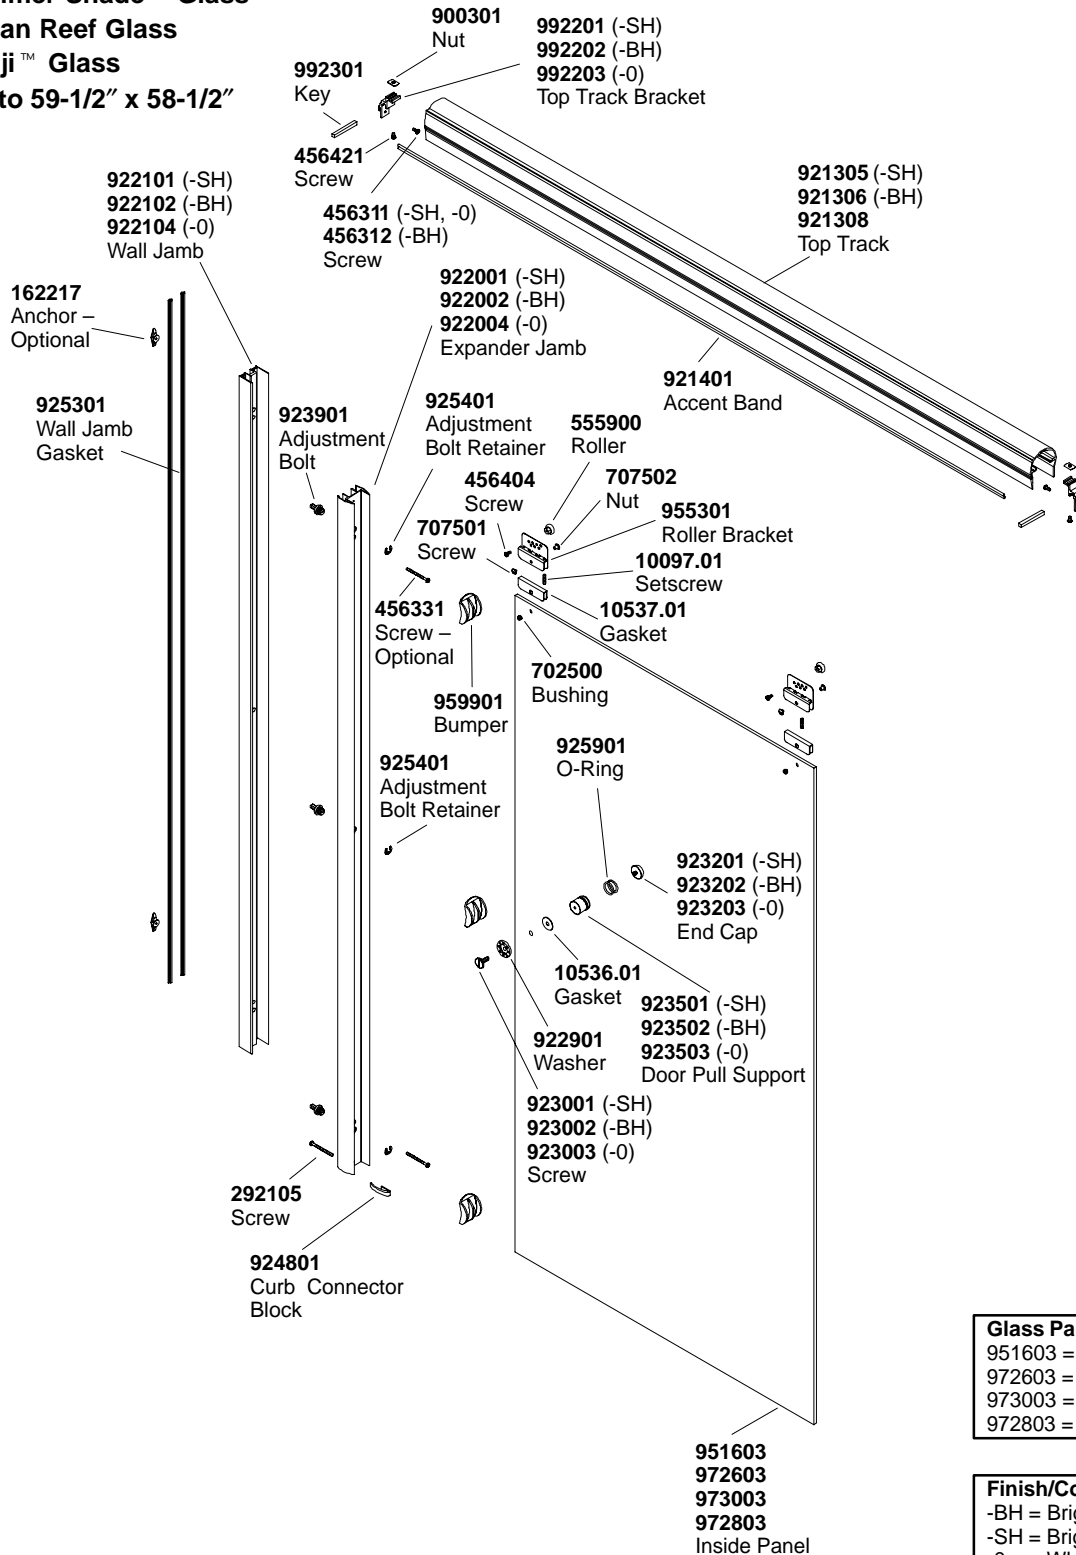

### INSIDE PANEL

Crystal Clear Glass  
Summer Shade™ Glass  
Ocean Reef Glass  
Shoji™ Glass  
54" to 59-1/2" x 58-1/2"

\*\*Finish/color code must be specified when ordering.