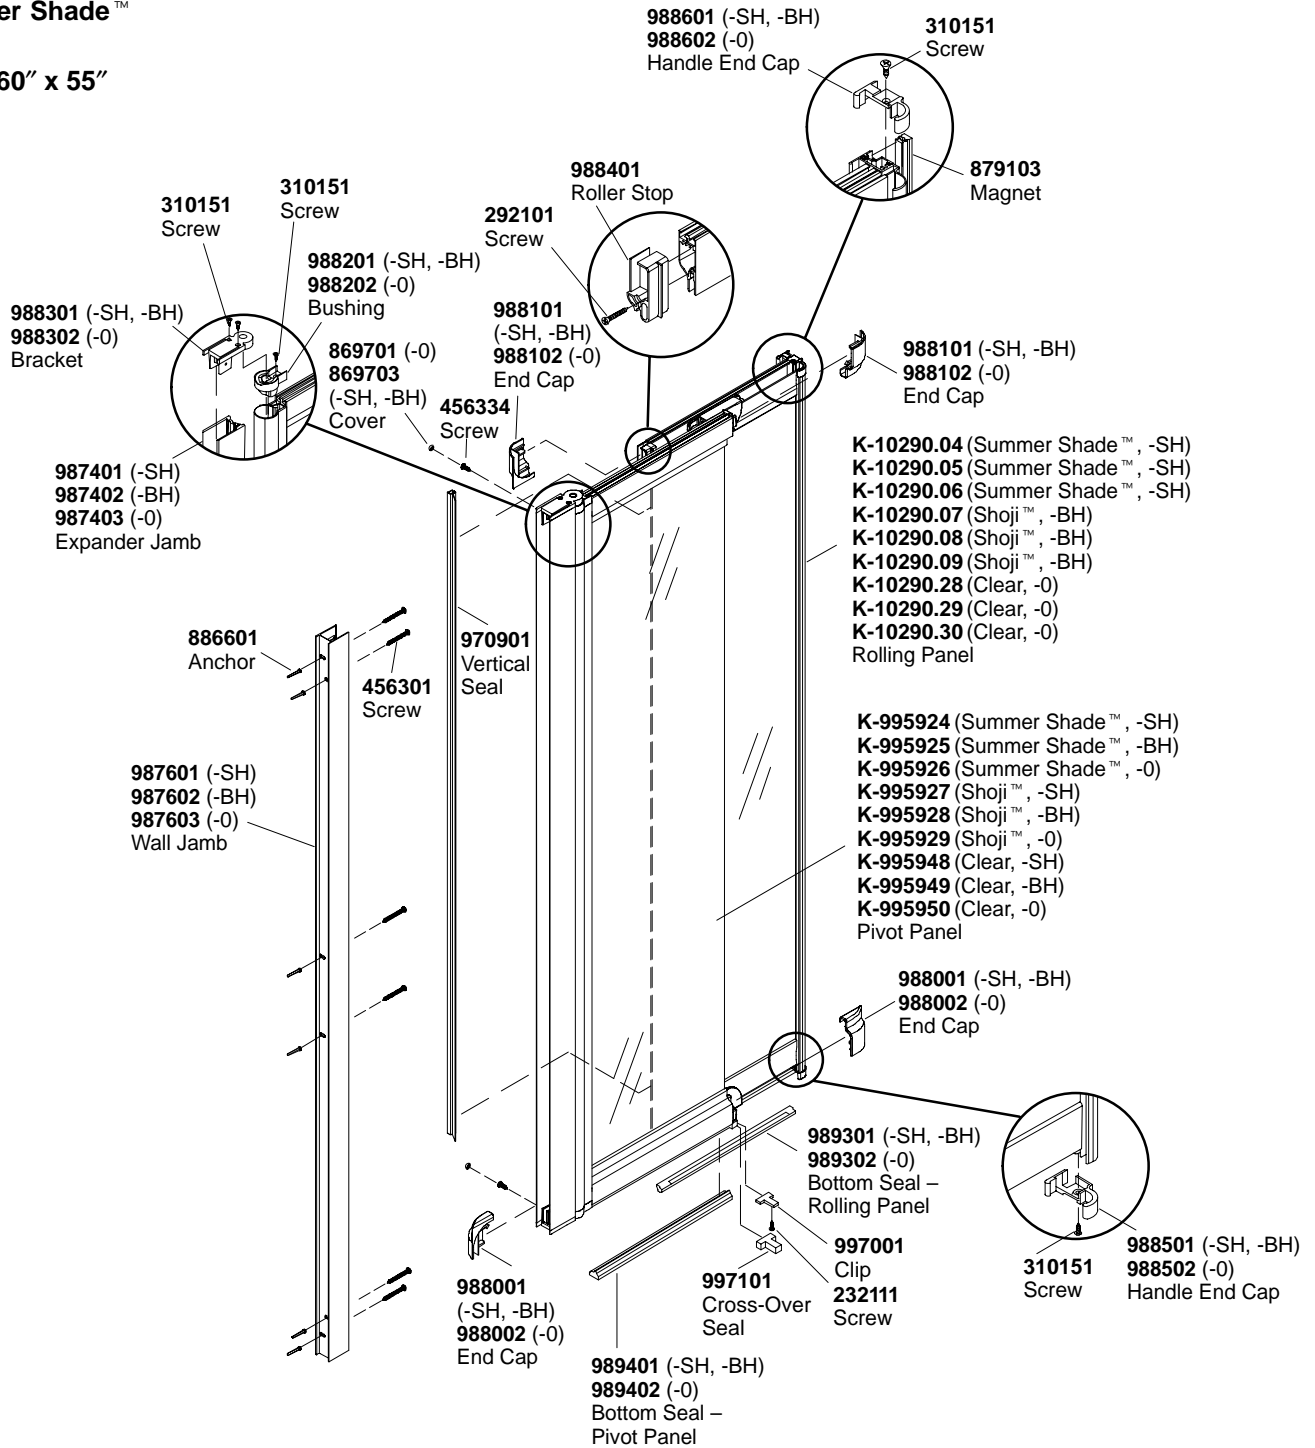

Clear
Summer Shade™
Shoji™
 48" to 60" x 55"

LEFT SIDE

Finish/Color Code Guide	
-BH	= Bright Brass
-SH	= Bright Silver
-0	= White

**Finish/color code must be specified when ordering.