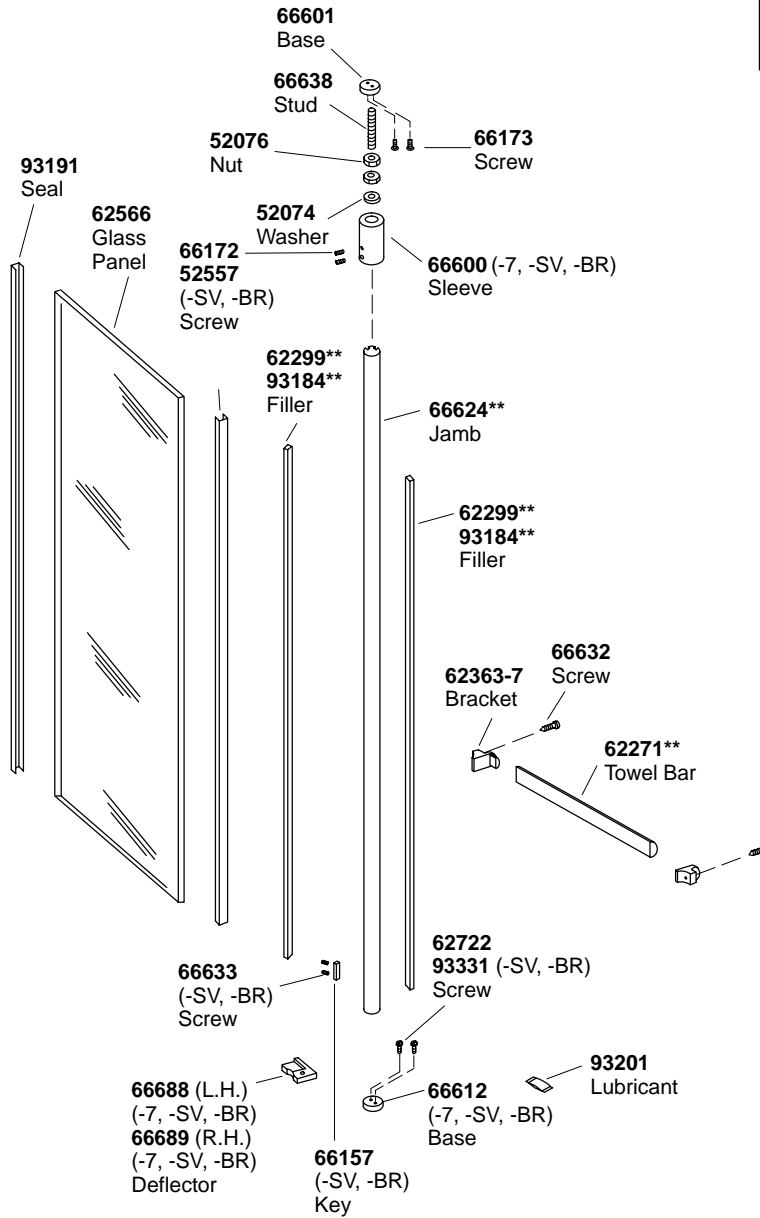

36" Side Panel
32-3/4" x 72"

Finish/Color Code Guide	
-BR	New England Brass™
-SV	Nevada Silver™
-7	Black Black™

**Finish/color code must be specified when ordering.