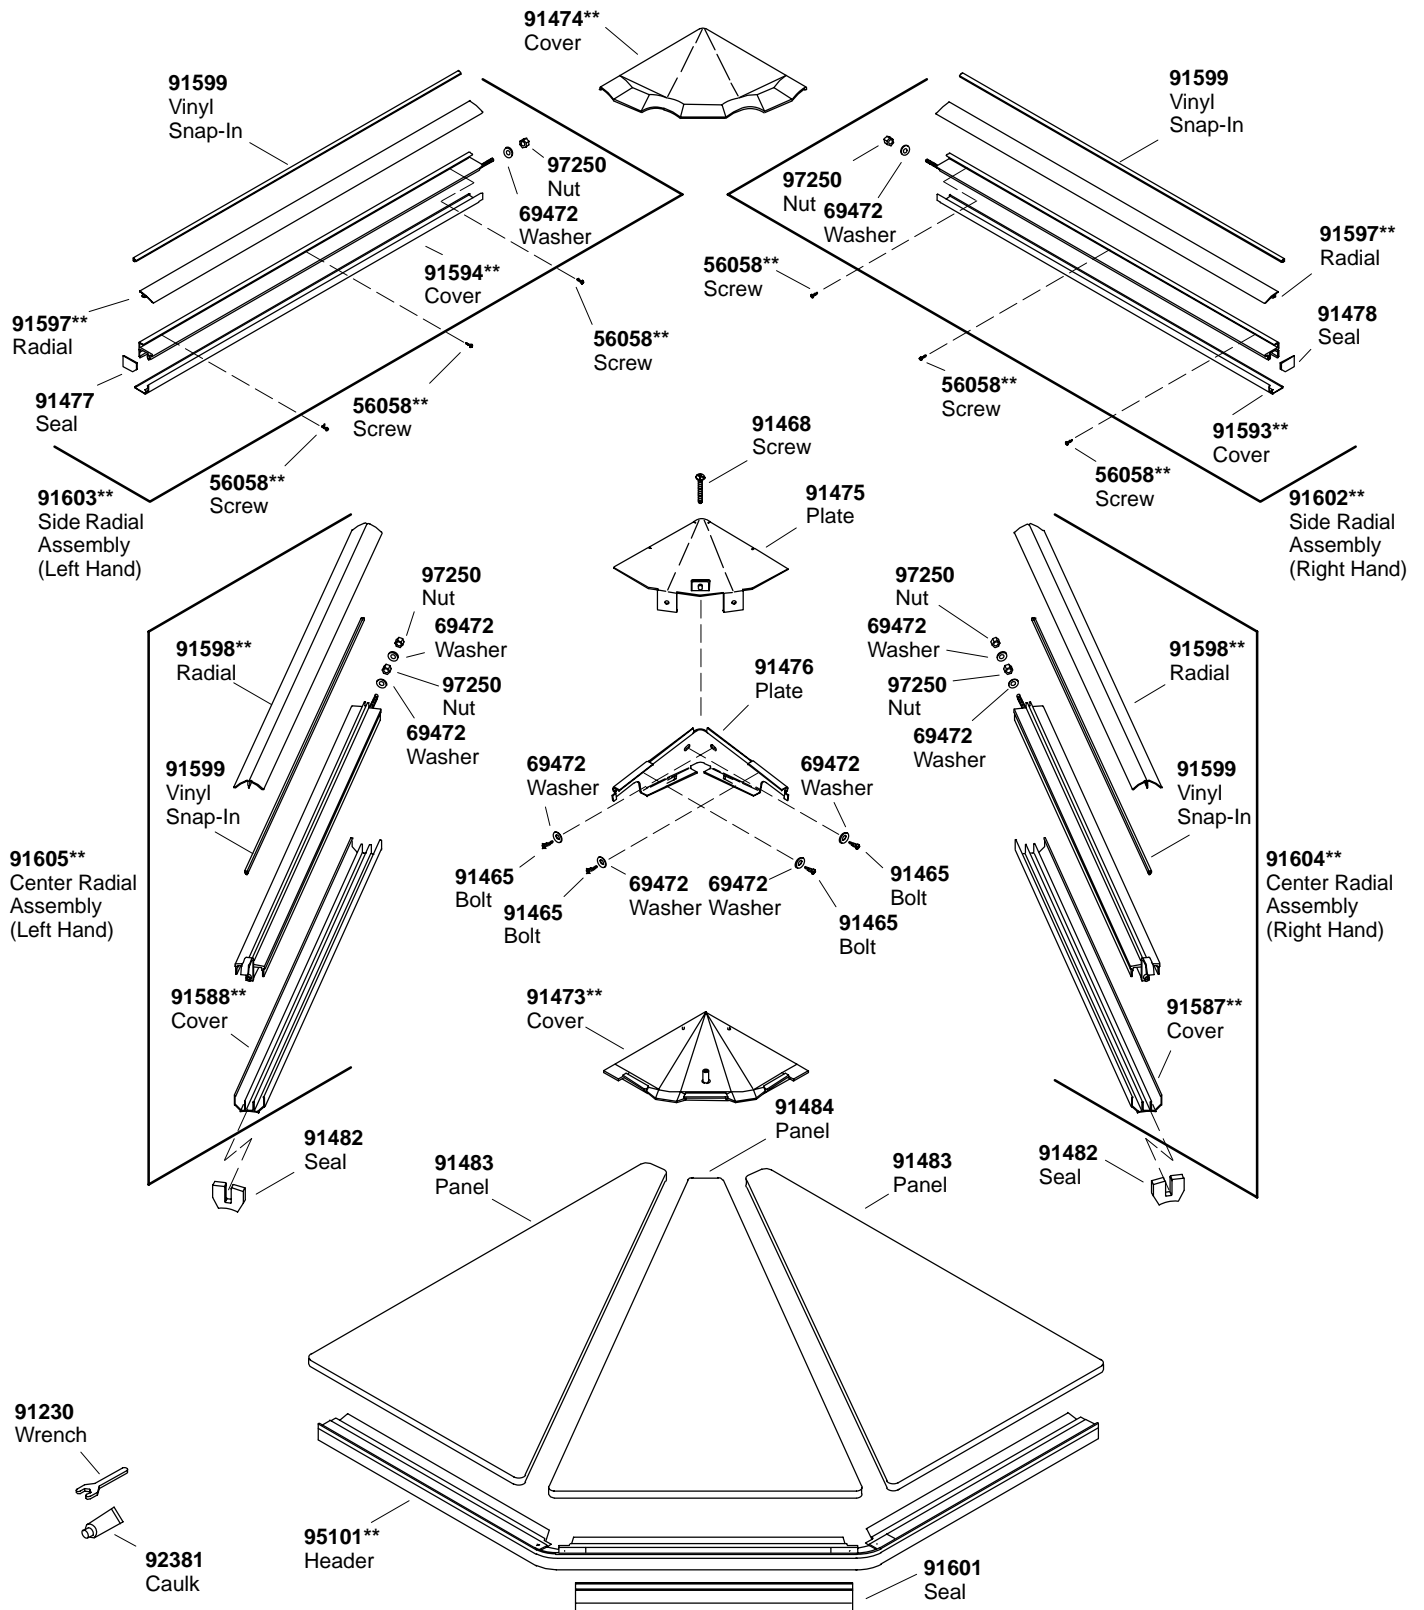

KOHLER® SERVICE PARTS

GLASSWORKS™ STEAM DOME FOR WHITECAP

**Finish/color code must be specified when ordering.