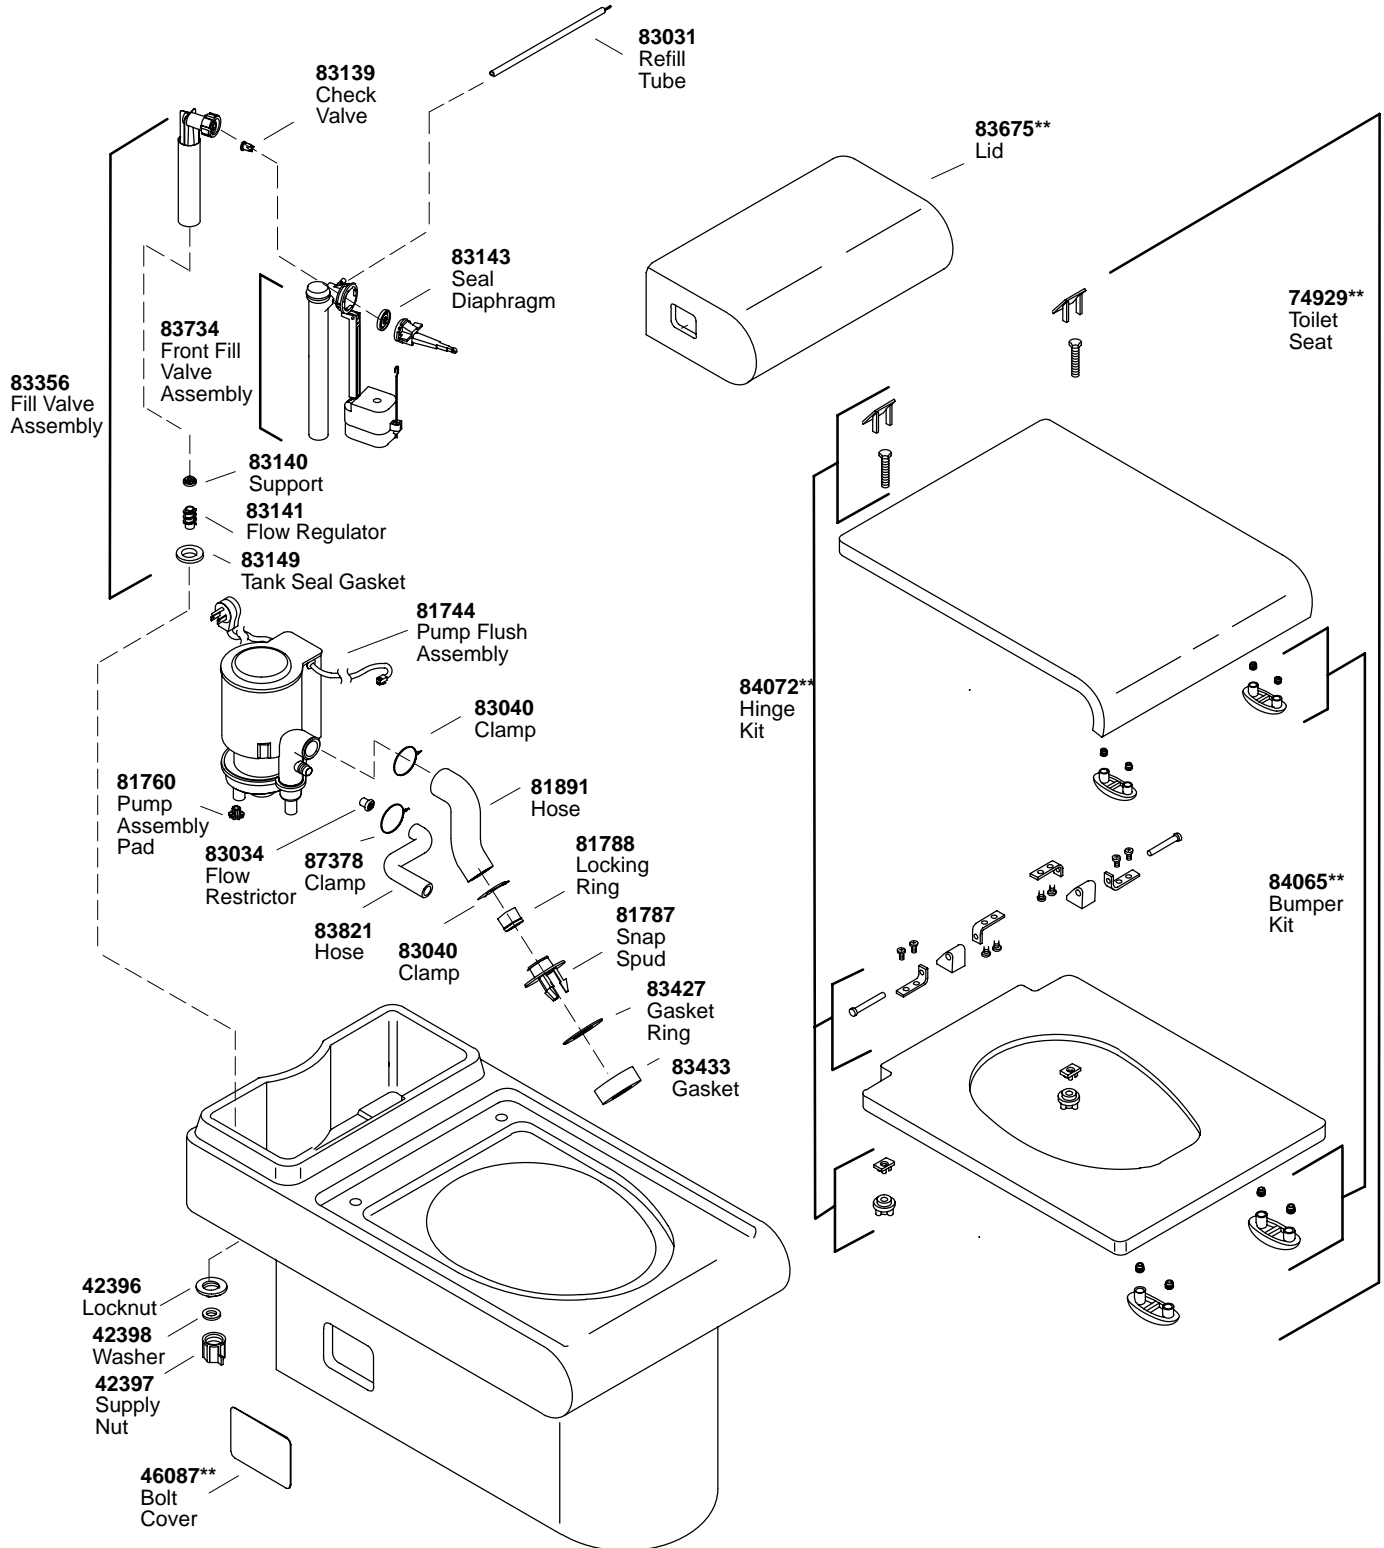

KOHLER® SERVICE PARTS

PILLOW TALK™ POWER LITE™ TOILET

**Finish/color code must be specified when ordering.