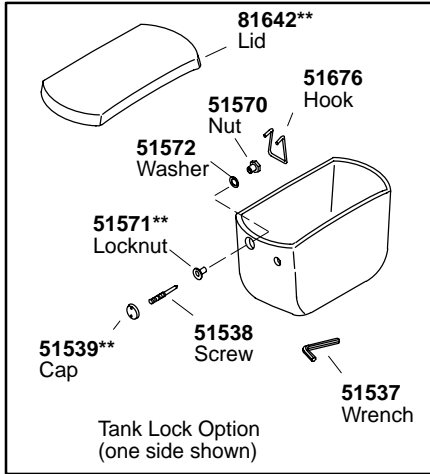

Hardware Kit 75715 Consists of:  
57485 (3 ea.), 32572 (3 ea.), 51533 (3 ea.)

\*\*Finish/color code must be specified when ordering.