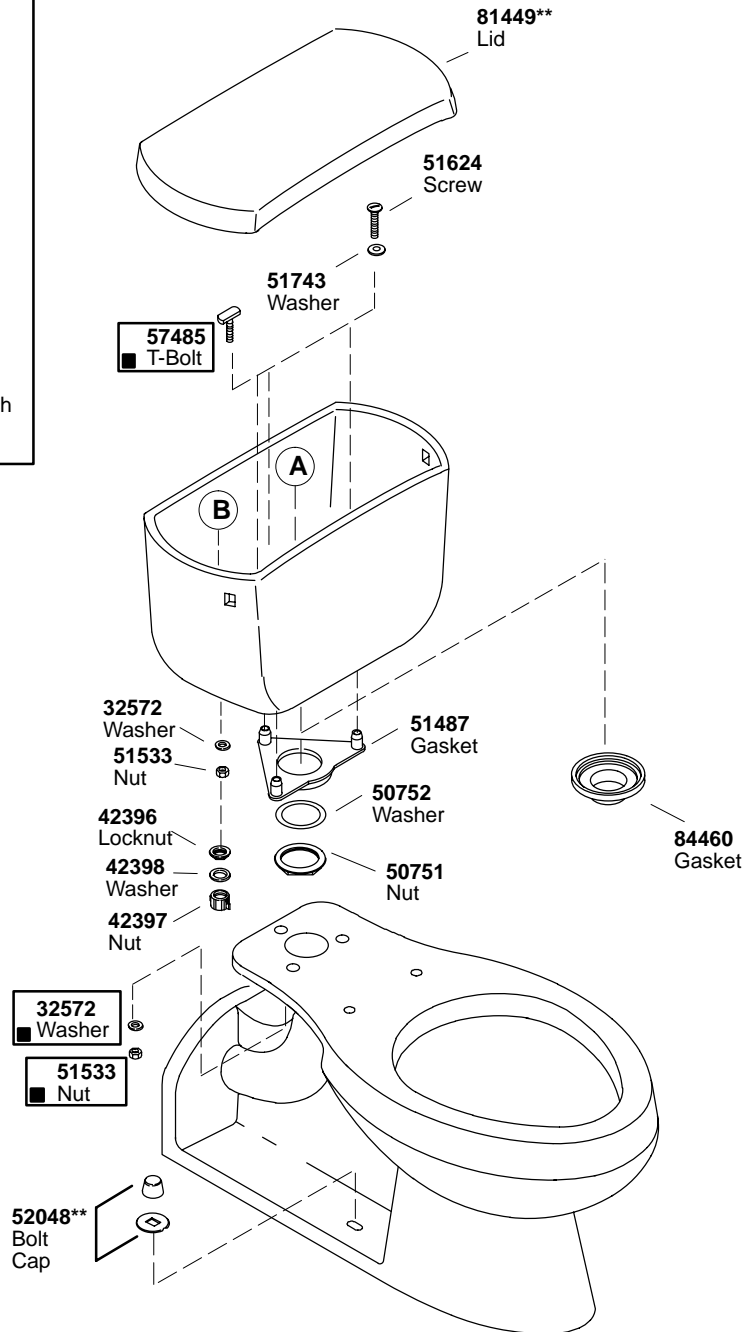

Hardware Kit 75715 Consists of:  
57485 (3 ea.), 32572 (3 ea.), 51533 (3 ea.)

\*\*Finish/color code must be specified when ordering.