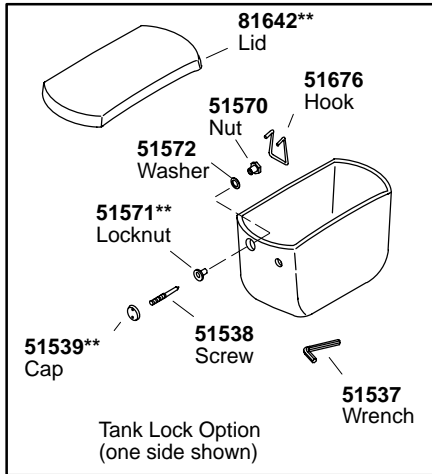

Hardware Kit 75715 Consists of:  
57485 (3 ea.), 32572 (3 ea.), 51533 (3 ea.)

\*\*Finish/color code must be specified when ordering.