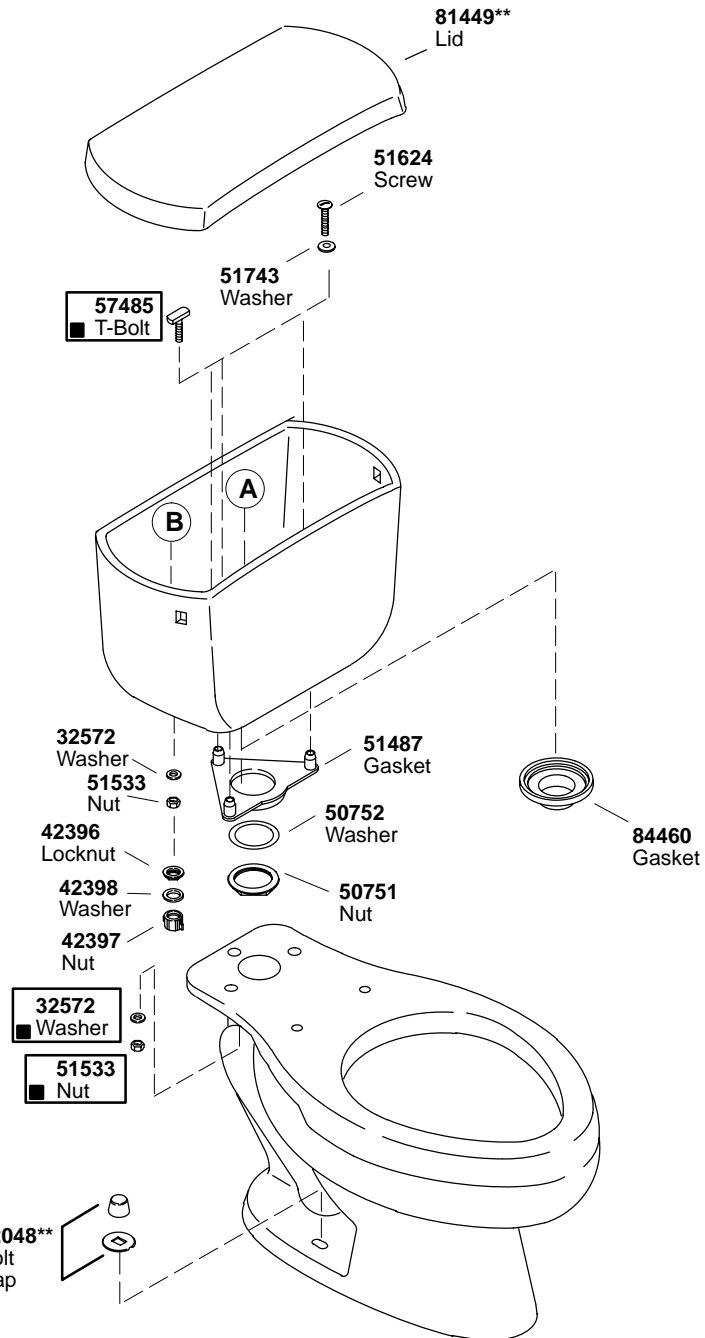

Hardware Kit 75715 Consists of:  
57485 (3 ea.), 32572 (3 ea.), 51533 (3 ea.)

\*\*Finish/color code must be specified when ordering.