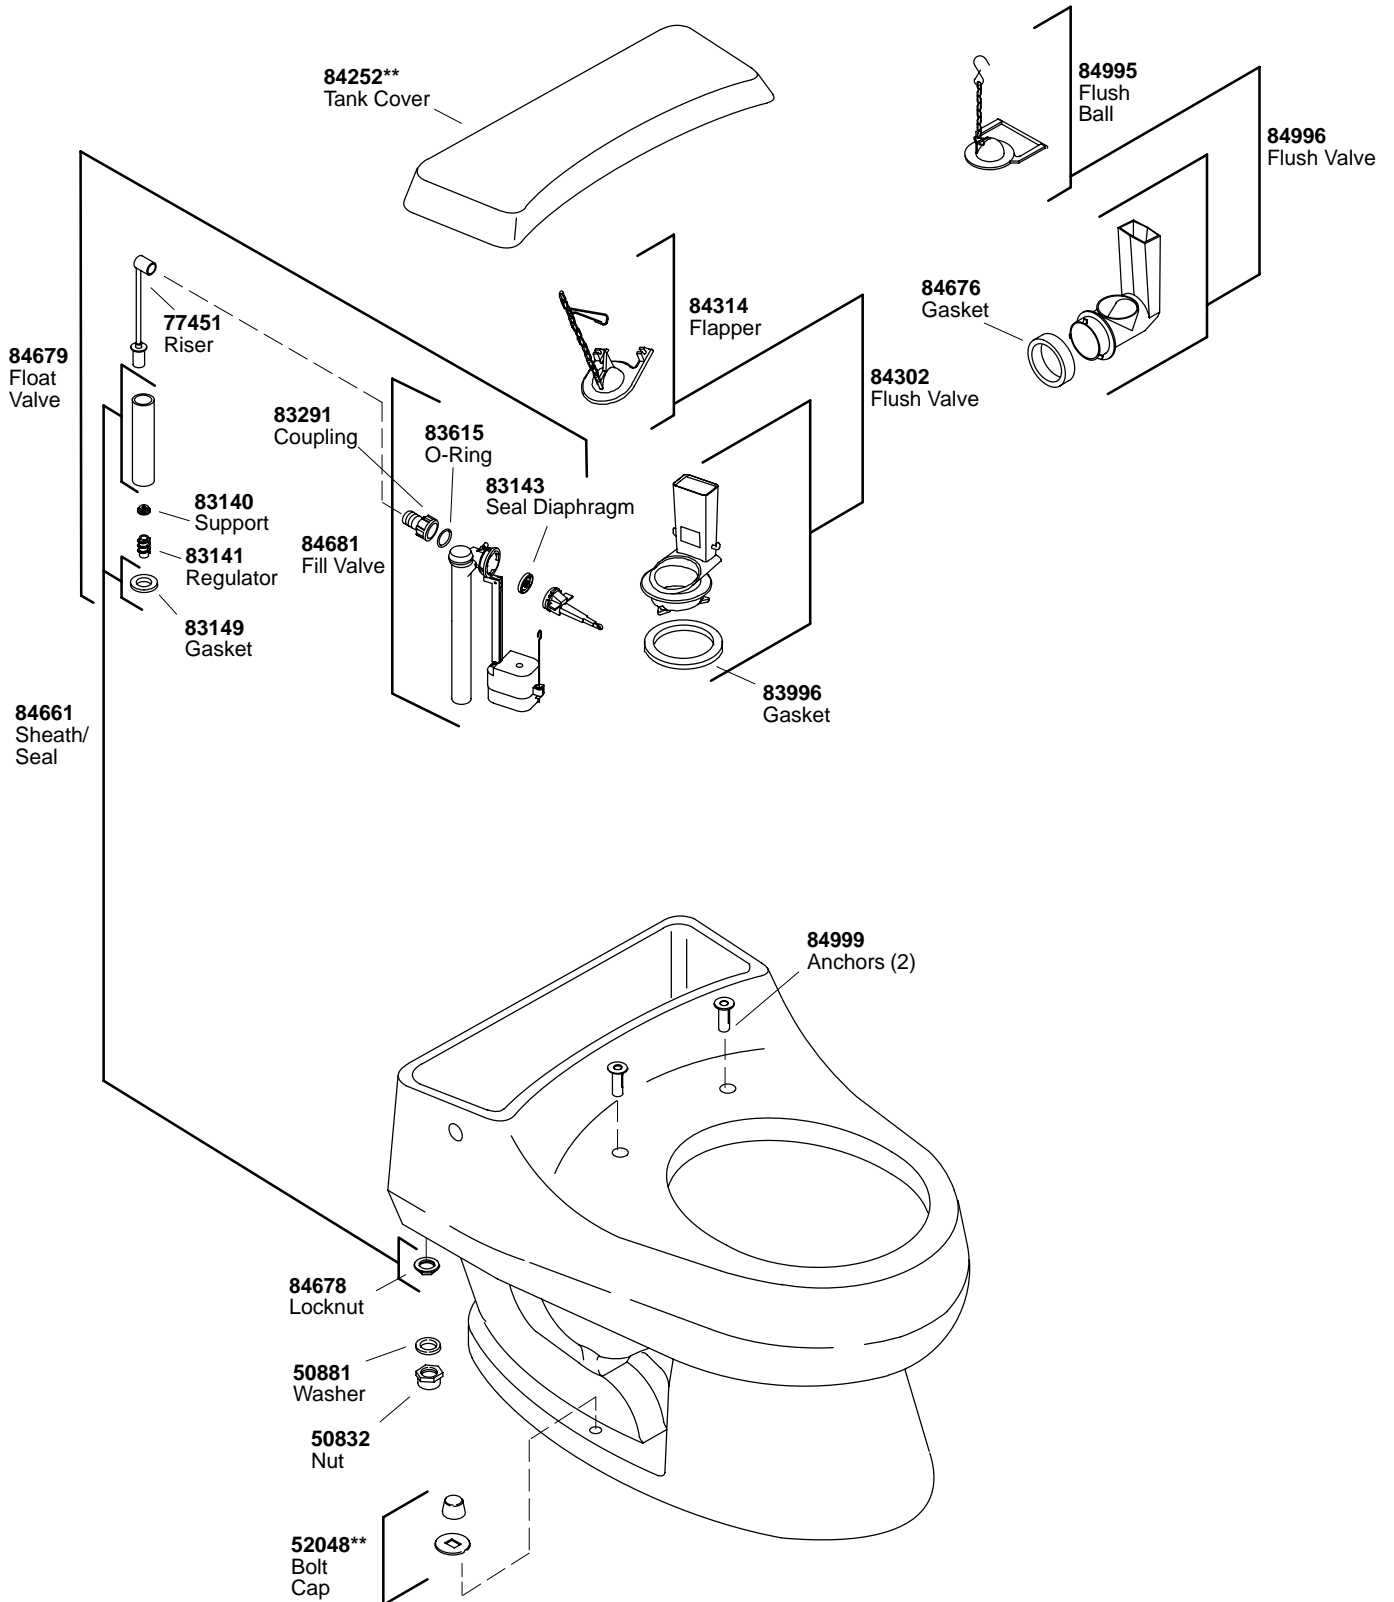

KOHLER[®] SERVICE PARTS

RIALTO™
TOILET

**Finish/color code must be specified when ordering.