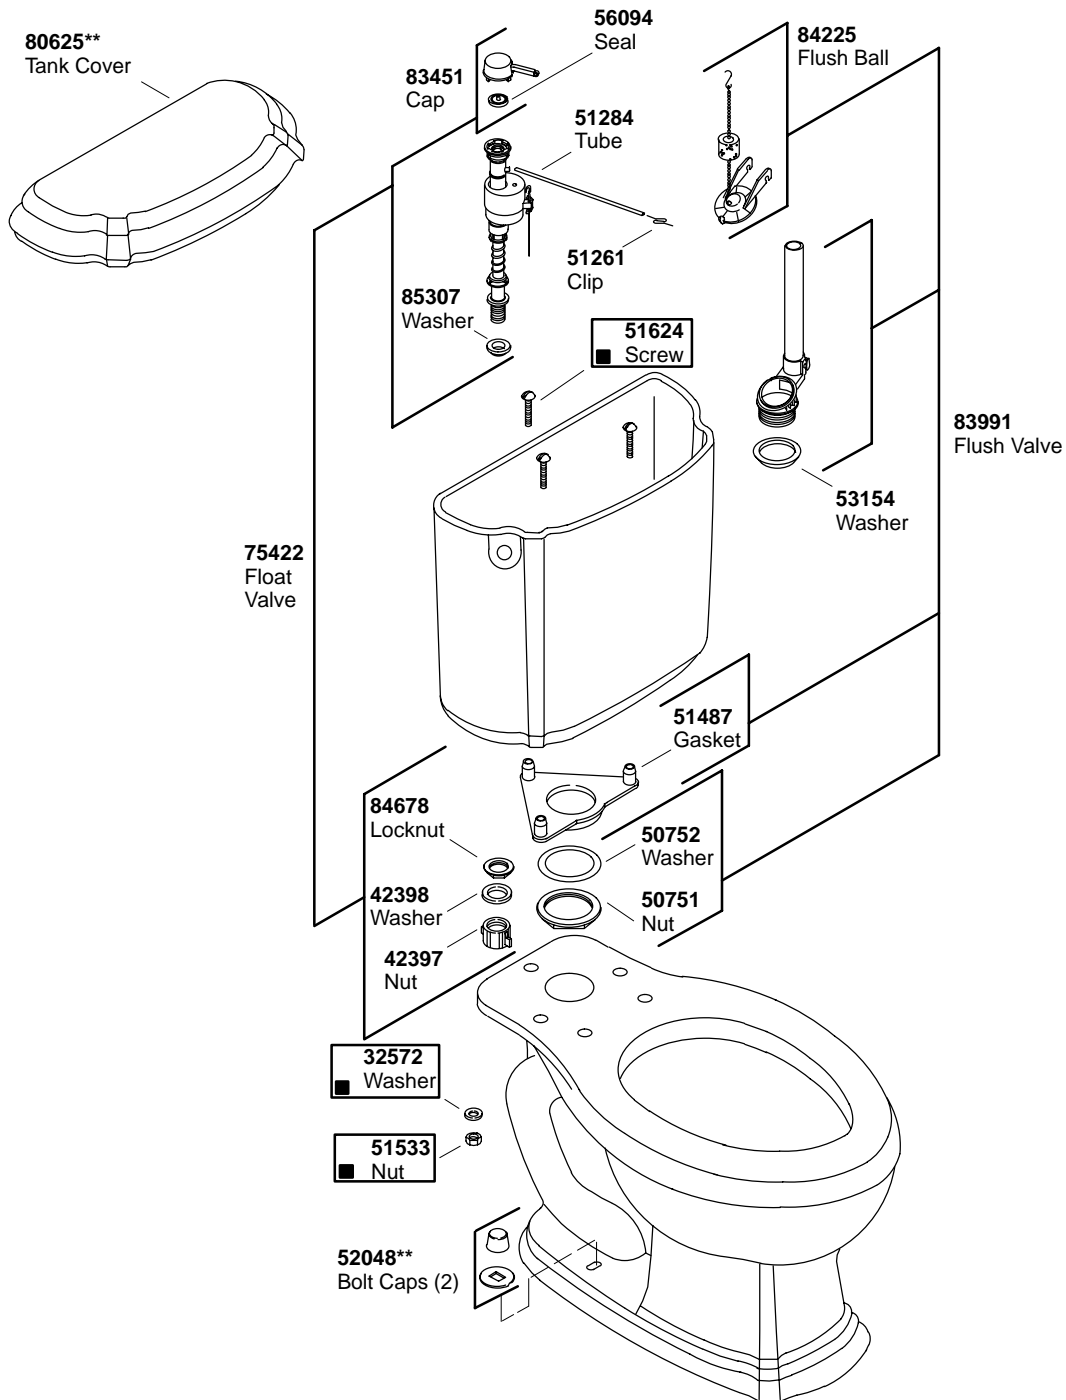

30419 Hardware Kit Consists of:  
51624 (3 ea.), 32572 (3 ea.), 51533 (3 ea.)

\*\*Finish/color code must be specified when ordering.