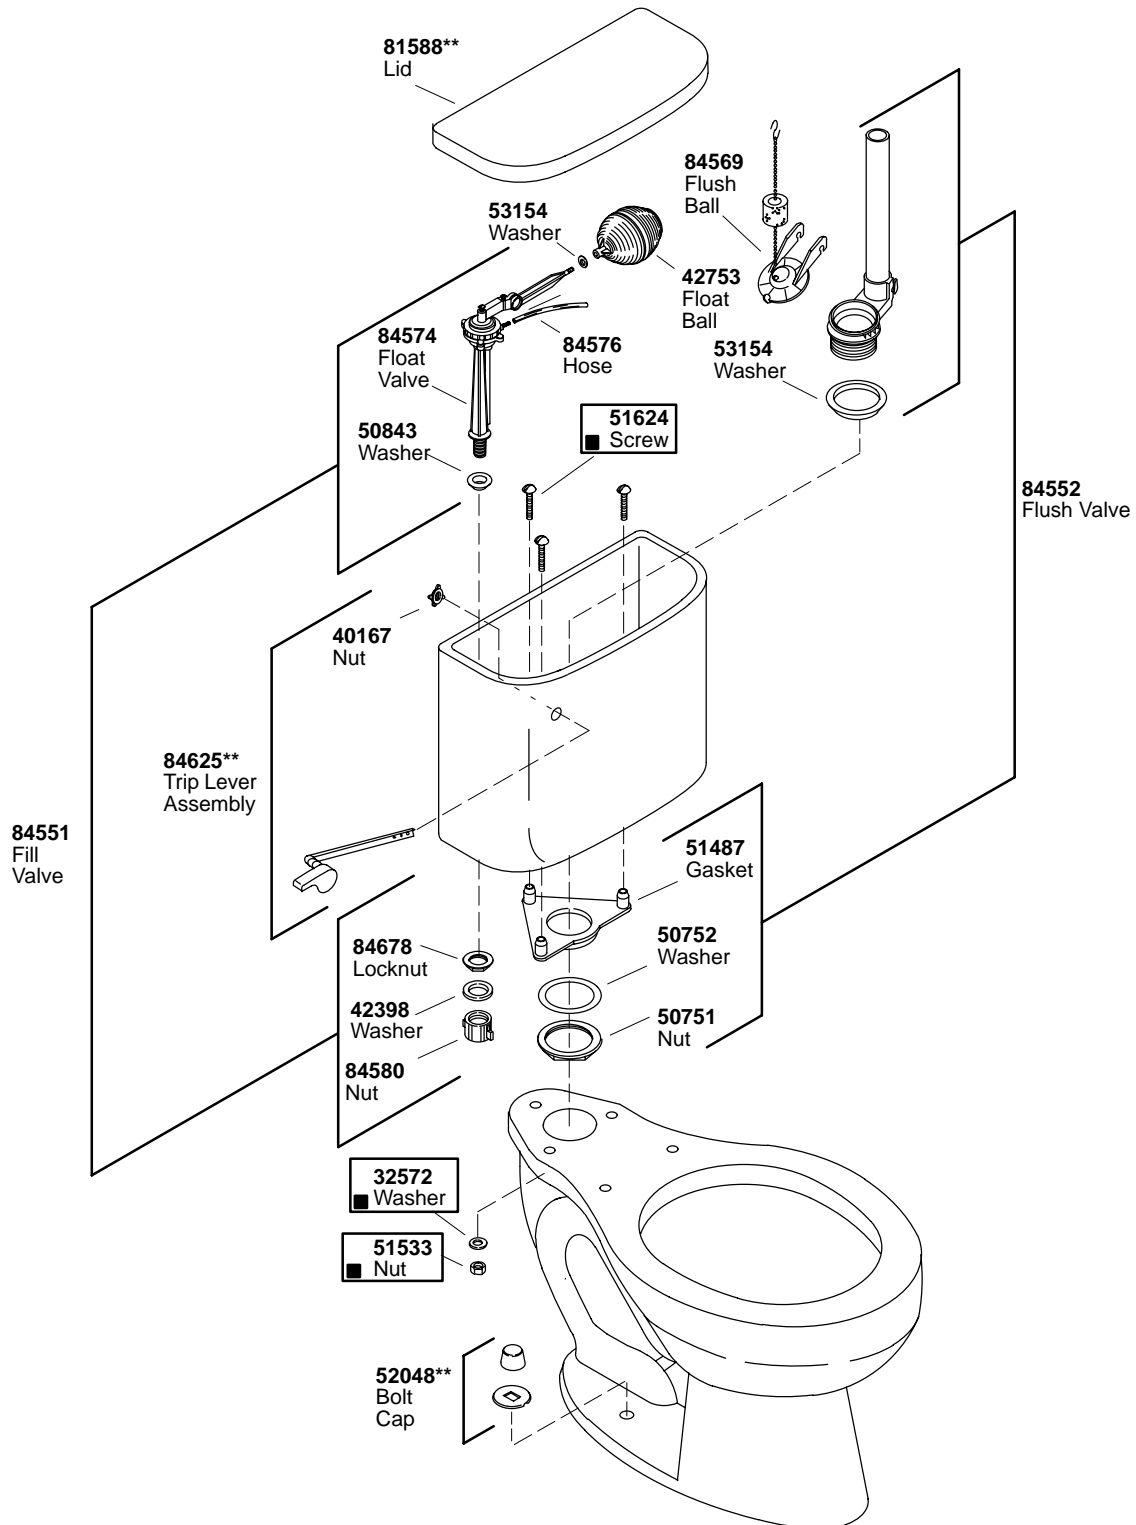

KOHLER® SERVICE PARTS

CONFIDANTE LITE TOILET

30419 Hardware Kit Consists of:
51624 (3 ea.), **32572** (3 ea.), **51533** (3 ea.)

**Finish/color code must be specified when ordering.