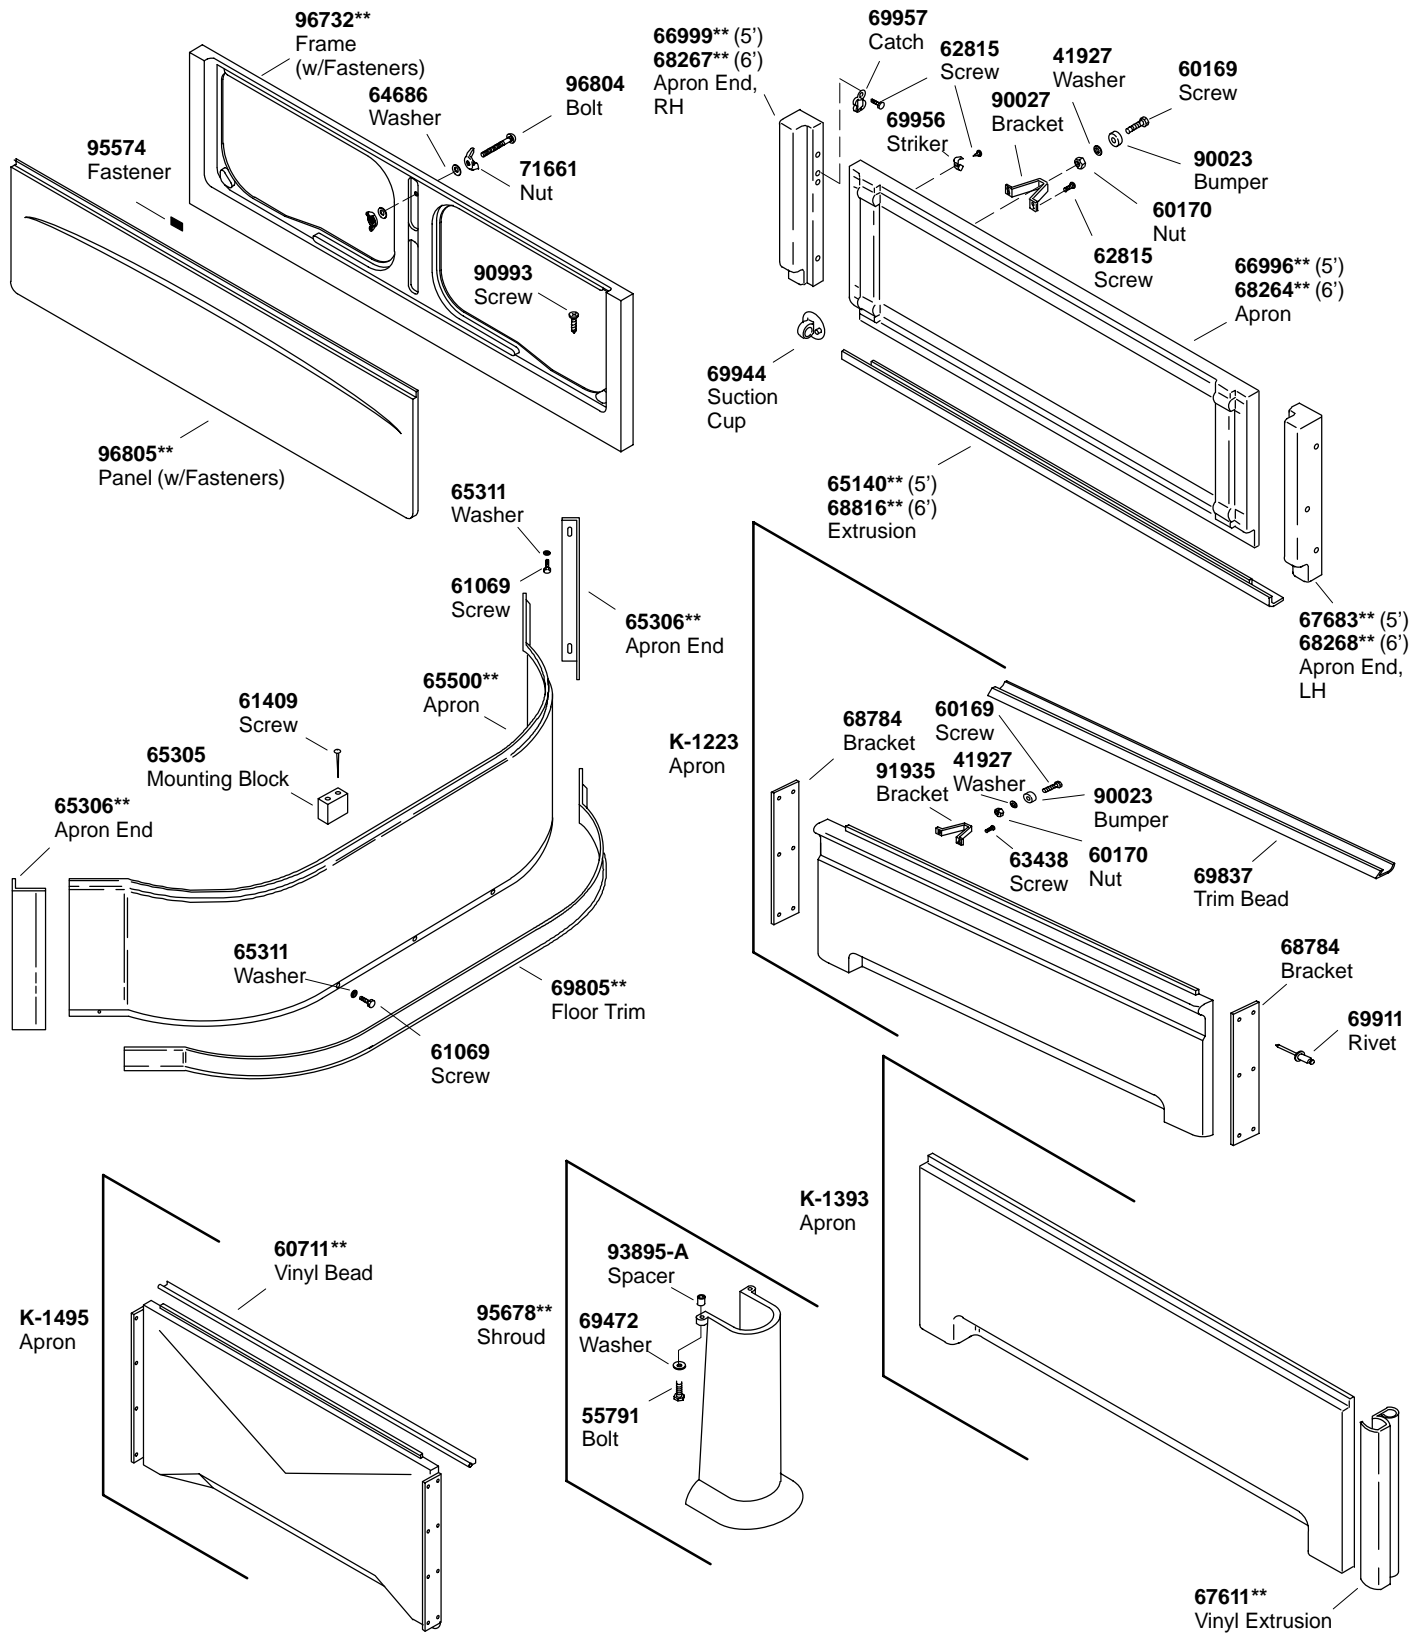

# KOHLER® SERVICE PARTS

## BATH AND WHIRLPOOL APRONS

\*\*Finish/color code must be specified when ordering.