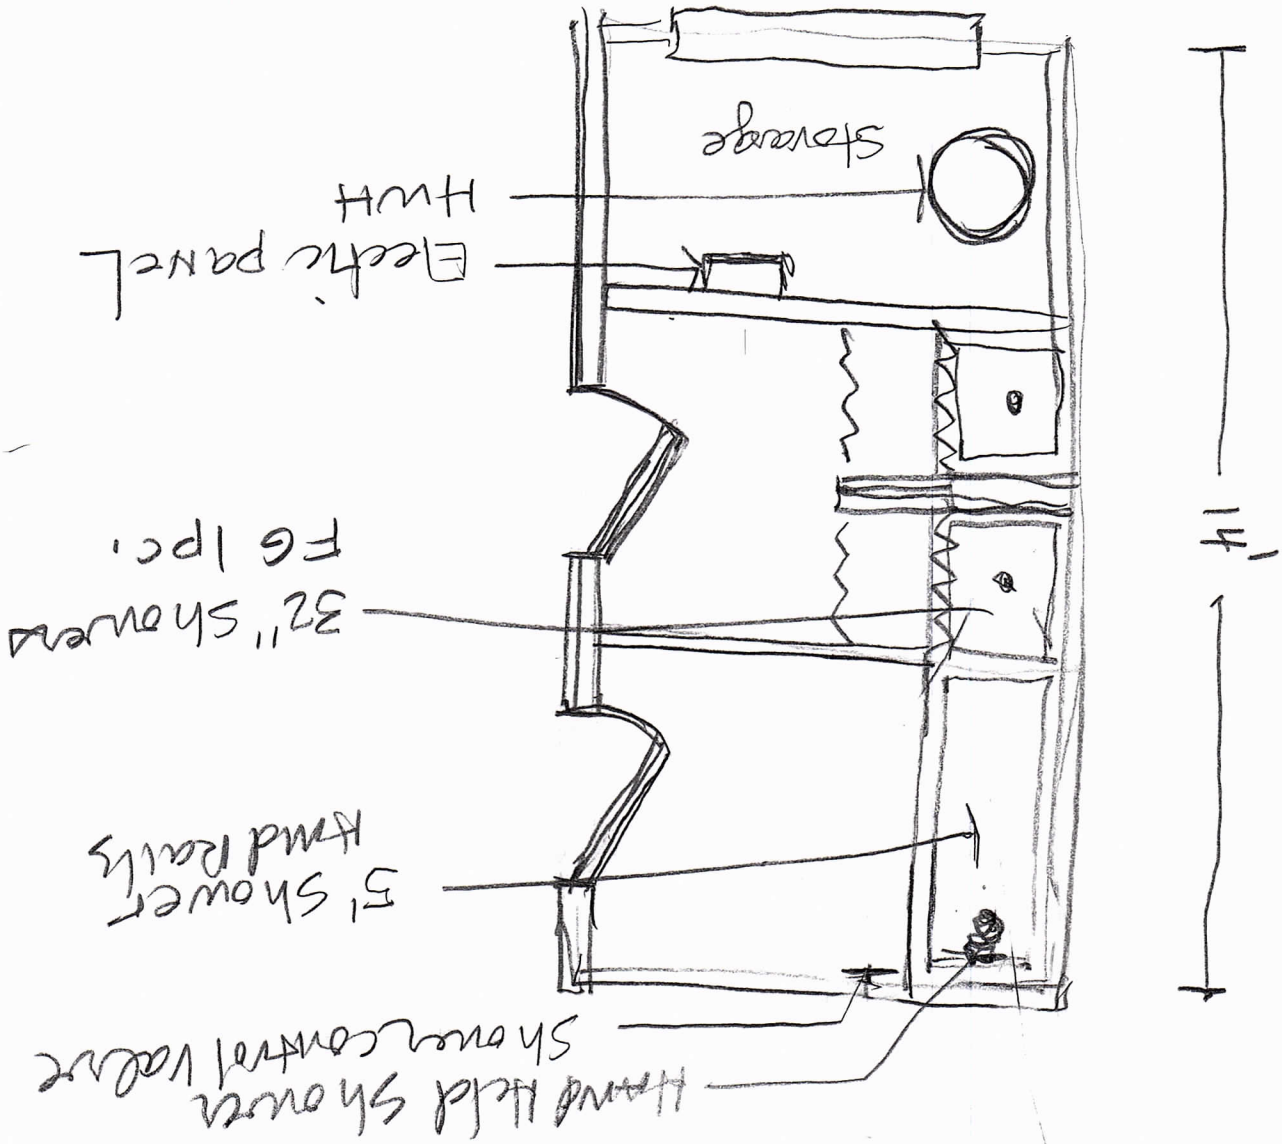

Site-utility layout

NTS

9'-6"

Temporary Shower