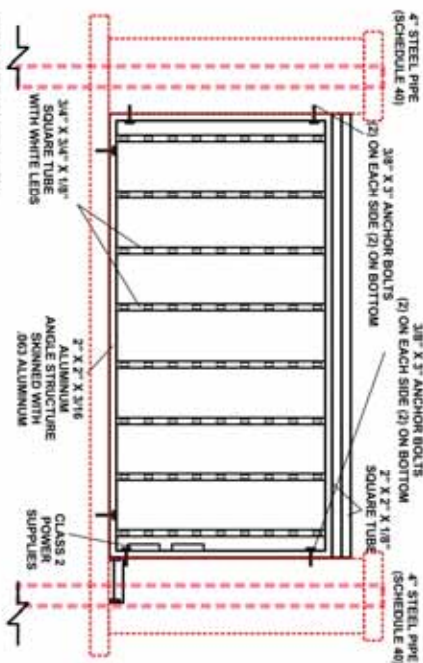

CABINET COLORS
 Behr 240F-7D (Root Beer)
 White

CABINET MOUNTING DETAILS

Manufacture & Install (1) Double Sided Illuminated Monument Sign
 Main ID: Internally Illuminated Cabinet Sign Painted Behr 240 F-7D (Root Beer)
 3/16" White Acrylic With Trans. Bristol Blue & Trans. Light Beige Vinyls, White LEDs
 Decorative Moldings Painted White
 Cabinet & Decorative Moldings Will Have Tico Plex Stucco Finish
 Includes New Poles & Foundation
 Masonry & Landscaping Done By Others