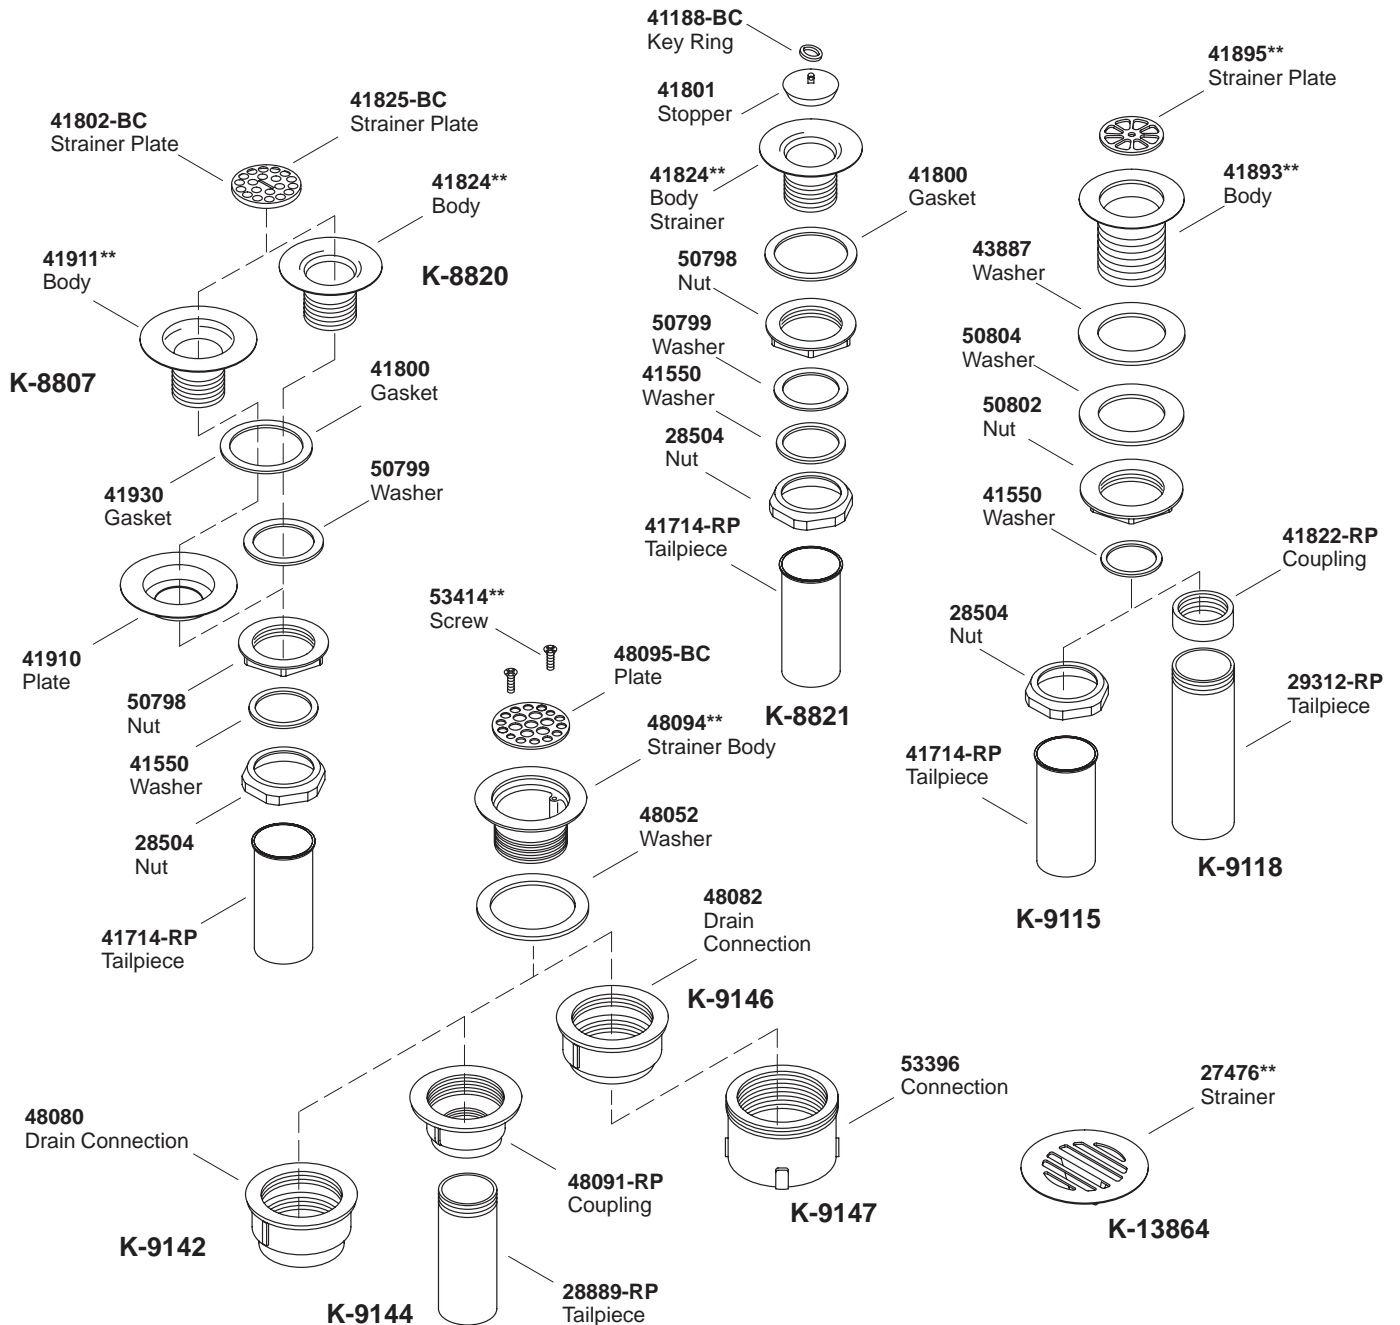

KOHLER[®] SERVICE PARTS

SINK STRAINERS

| K# | |
|--------------|-----------------------------|
| K-8807-**-AA | For 3-1/2" or 4" outlets |
| K-8820-**-AA | For 2" outlets |
| K-8821-**-AA | For 2" outlets with stopper |
| K-9115-**-AA | 1-1/2" sink strainer |
| K-9118-**-AA | 2" sink strainer |

| K# | |
|---------------|----------------------------------|
| K-9142-**-AA | For 2" tapped service sinks |
| K-9144-**-AA | For service sinks up to 1" thick |
| K-9146-**-AA | For 3" tapped service sinks |
| K-9147-**-AA | For 2" caulk connection sinks |
| K-13864-**-AA | Cast brass loose sink strainer |

**Finish/color code must be specified when ordering.