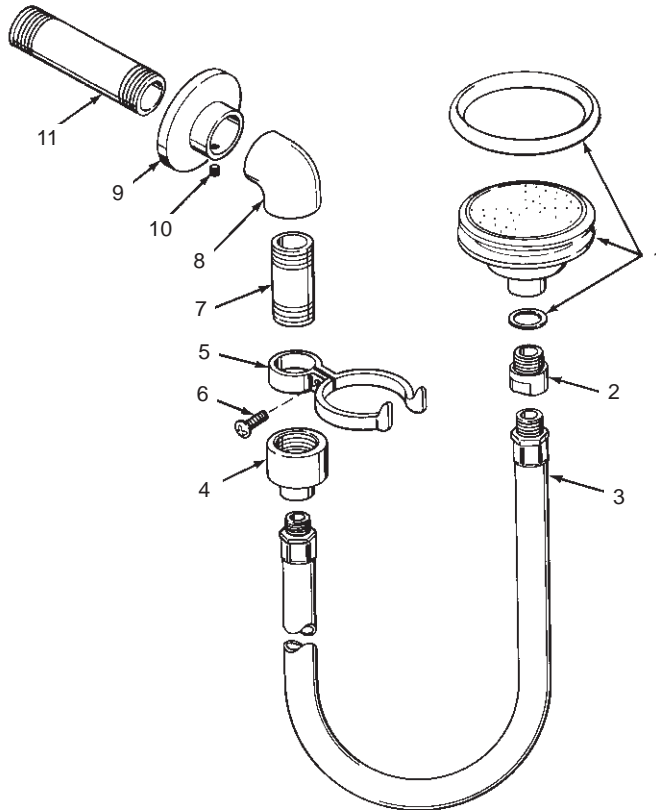

29609

SHAMPOO HOSE AND SPRAY ASSEMBLY

ORDER BY KIT NUMBER OR PART NUMBER, NOT ITEM NUMBER OR KIT LETTER.

### Ordering Options

Item	Part No. or Kit
1	24070
2	29249‡
3	29240
4	29239‡
5	31397, A
6	33357, A
7	32429‡
8	24137‡
9	22911‡
10	32966‡
11	29161‡

### Kit Ordering Information

Kit	Kit Part No.	Kit Name
A	20230‡	Clamp

**Kit Contents**  
1 ea., Items 5 and 6

KITS MAY INCLUDE EXTRA PARTS

NOTES:

LEGEND:

‡ Specify Finish.