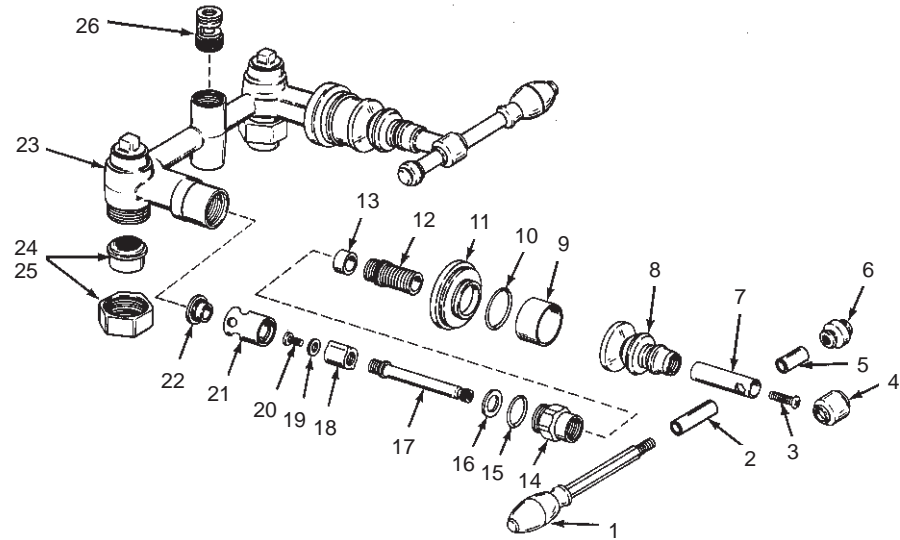

KOHLER® SERVICE PARTS

BATH AND SHOWER FITTINGS

K-6805	IV GEORGES BRASS	WALL-MOUNTED BATH AND SHOWER VALVE ASSEMBLY
K-6806	IV GEORGES BRASS	WALL-MOUNTED BATH AND SHOWER VALVE ASSEMBLY WITH DIVERTER SPOUT AND SHOWERHEAD
K-6807	IV GEORGES BRASS	WALL-MOUNTED SHOWER VALVE ASSEMBLY WITH SHOWERHEAD

ORDER BY KIT NUMBER OR PART NUMBER, NOT ITEM NUMBER OR KIT LETTER.

Ordering Options

Item	Part No. or Kit
1	36622‡
2	36640‡
3	A
4	36631‡
5	36639‡
6	36635‡
7	36651‡
8	36652‡
9	36638‡
10	41364
11	36650‡
12	B or C
13	32005*, B, C
14	B or C
15, 16	B or C, D
17, 18	B or C
19, 20	B or C, D
21	B or C
22	B or C, D
23	**
24, 25	E or F
26	20421
27	K-6812‡■
28	K-6801‡
29	K-6802‡■

Kit Ordering Information

Kit	Kit Part No.	Kit Name	Kit Contents
A	30097‡	Screw	2 ea., Item 3
B	30343‡	Valve Replacement (Closes Clockwise)	1 ea., Items 12 thru 22
C	30344‡	Valve Replacement (Closes Counterclockwise)	1 ea., Items 12 thru 22
D	30294*	Valve Rebuilding	2 ea., Items 15, 16, 19, 20, and 22
E	30204	Union S.A. (1/2" I.P.)	2 ea., Items 24 and 25
F	30203	Union S.A. (5/8" O.D. Copper)	2 ea., Items 24 and 25