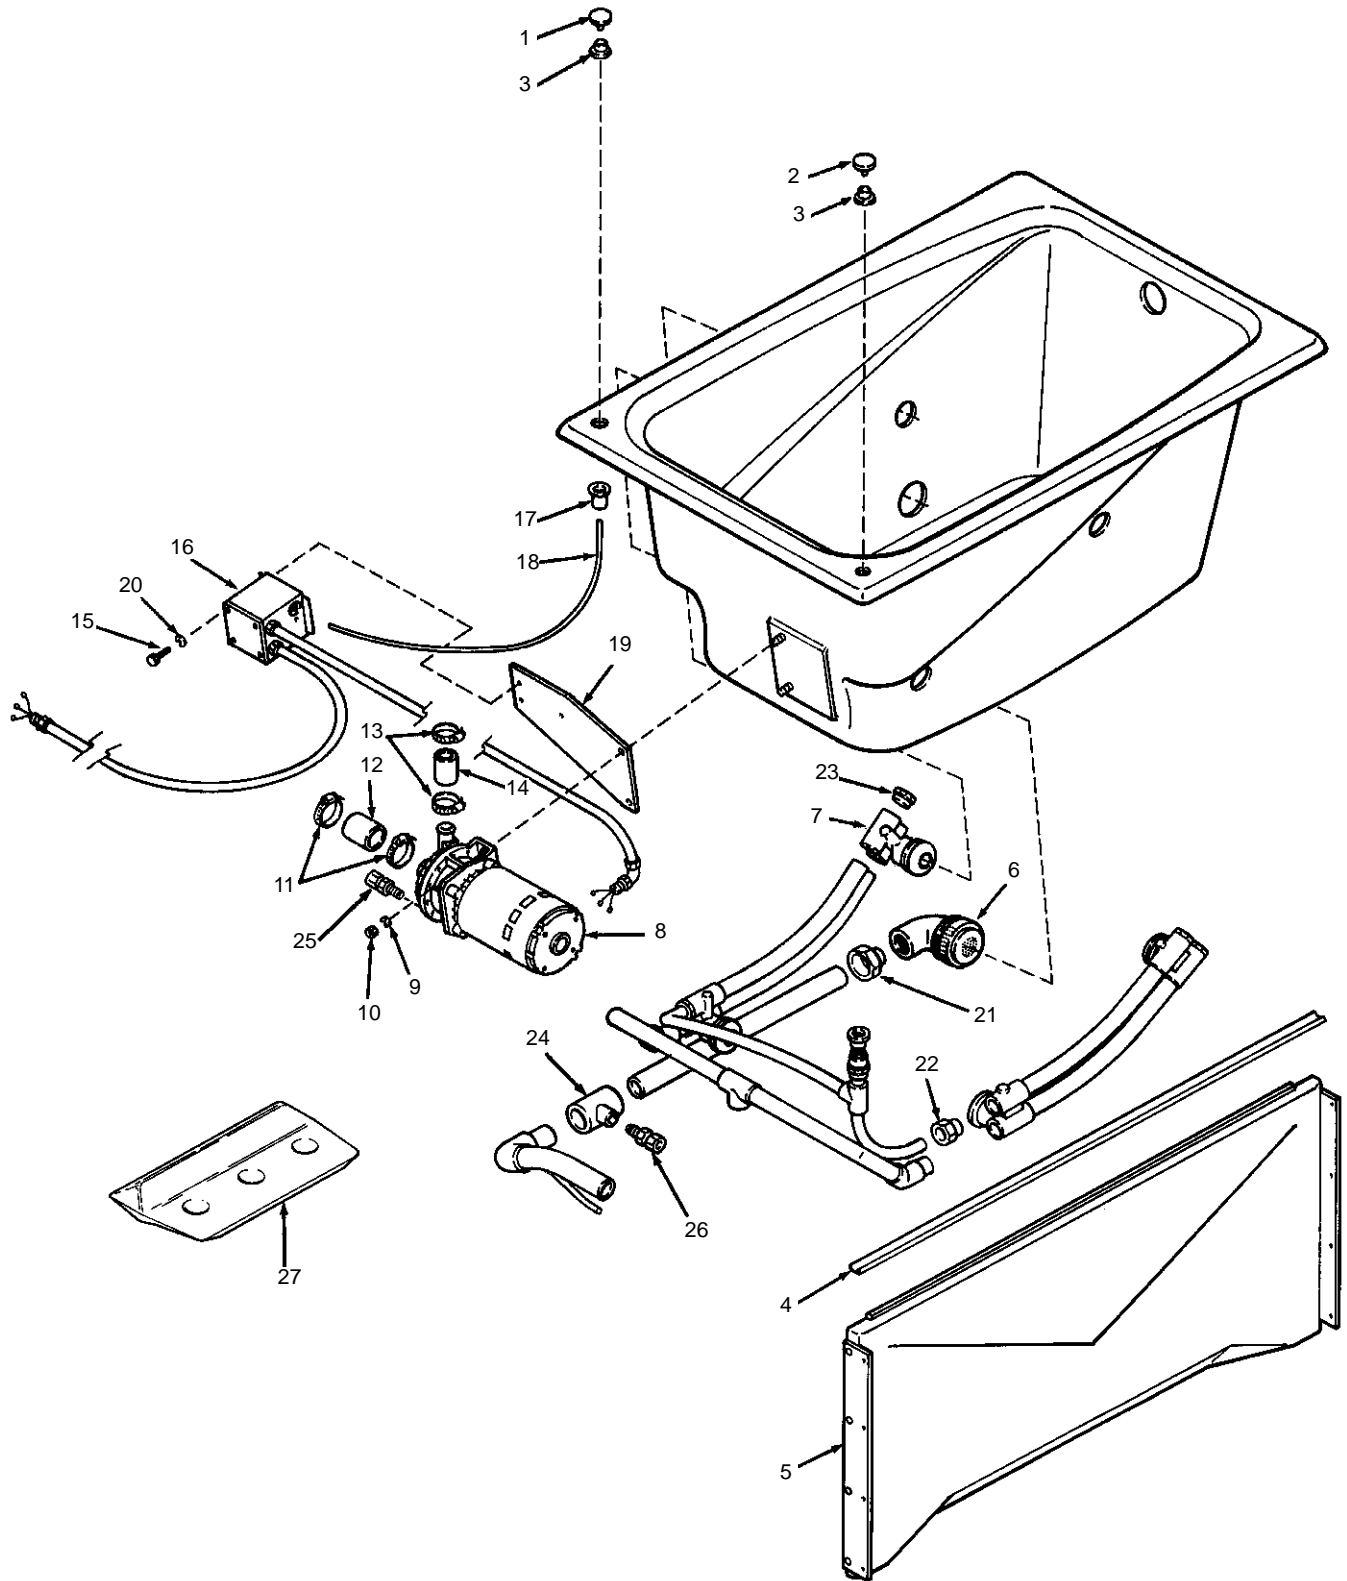

KOHLER[®] SERVICE PARTS

Greek™ BATH WHIRLPOOL and APRON
K-1492
K-1495

Greek™ BATH WHIRLPOOL and APRON (CON'T)

K-1492

K-1495

SERVICE PARTS

ITEM NO.	PART NO.	QTY.	DESCRIPTION	SPECIFICATIONS
1	60595 ††	1	Knob (On-Off)	
2	60057 ††	1	Air Valve Knob	
3	60359 ††	2	Trim Cap	
4	60711 *†	1	Vinyl Bead	
5	K-1495 †	1	Apron	
6	61580 ■ †	1	Suction Assembly	
7	61715 ■ †	4	Jet Assembly	
8	60660-H ■	1	Motor and Pump	
8	60660-M ■	1	Motor and Pump	
8	60479 ■ §**	1	Motor and Pump	Prior to 12-82
9		2	Washer	3/8" Split
10		2	Nut	3/8" Hex Nut
11	60226	2	Clamp	1-1/2" Hose Clamp
12	60225	1	Hose	1-5/8" O.D. Hose
13	60216	2	Clamp	1" Hose Clamp
14	60223	1	Hose	1-1/4" O.D. Hose
15		3	Screw	#10-24 x 1/2" Machine
16	60579 ■	1	Time Delay (Includes Items 15, 19, 20)	
17	105590 ■ §	1	Actuator Assembly	
18	60795	1	Actuator Tube	3/16" Plastic Tube
19	60592	1	Time Delay Bracket	
20		3	Washer	#10 Split
21	60545	1	Reducer Bushing	1-1/2" x 1-1/4" PVC Sch. 40
22	60561	2	Reducer Bushing	1" x 1/2" PVC Sch. 40
23	60566	4	Plug	1" PVC Sch. 40
24	61566	1	Tee	1-1/4" x 1-1/4" x 1/2" PVC Sch. 40 S x S x FPT
25	60390	1	Compression Fitting	1/4" MPT x 3/8" Nominal Tube
26	63442	1	Compression Fitting	1/2" MPT x 3/8" Nominal Tube
27	K-9785	1	Repose Pillow	

SERVICE KITS

Items:

† 1, 2, 3, #60506, Trim Kit

NOTES

* Trim To Fit.

** For Complete Replacement Order #60660-M.

■ Parts Further Exploded Within This Catalog.
Reference Index.

† Specify Finish.