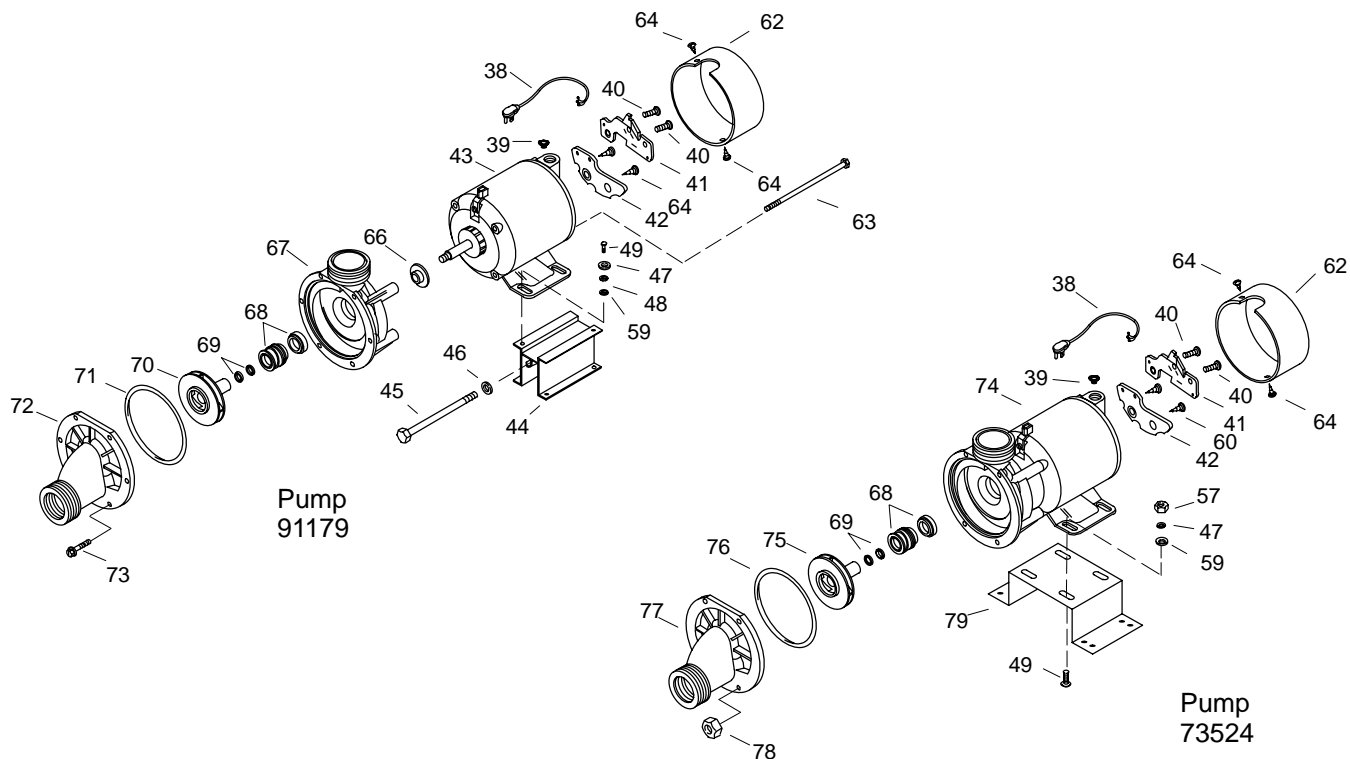

**Finish/color code must be specified when ordering.

SERVICE PARTS

ITEM	PART NO.	DESCRIPTION
1	60170	Nut
2	60169	Bolt
3	60655	Tee & Tube Assy
4	61972	Tube
5	65157	Finger Nut
6	64355	Timer Knob
7	63644	Wall Plate
8	64356	Timer
9	65156**	Switch Flange
10	90105**	Air Transmitter
11	69089**	Knob
12	60359**	Trim Cap
13	60581	Actuator Assembly
14	60591	Spring Grip
15	67429	Jet Flange
16	63466**	Directional Jet
17	65036	Flange
18	65355	Spacer
19	67999**	Cover
20	65054	Screw
21	65226**	Plug
22	91016**	Check Valve Service Kit
23	65157	Nut
24	90005	Elbow
25		Available in Service Kit Only
26	61536	Elbow
27	67665	Plug
28	67889	Housing
29	94821	O-Ring
30	60848	Connector (AA, AB, AC Model)
	93709	Connector (AD Model)
31	60979	Slip Nut (AA, AB, AC Model)
	60979-A	Slip Nut (AD Model)
32	60797	Tee
33		Available in Service Kit Only
34		Available in Service Kit Only
35	66265	Coupling (AA, AB, AC Model)
	61249	Coupling (AD Model)
36	66763	Elbow (AA, AB, AC Model)
	93685	Elbow (AD Model)
37	65885	Gasket
38	93000	Cord Assy
39	93003	Strain Relief
40	63263	Screw
41	91176	Timer Board
42	91541	Switch Assy
43	91177	Motor
44	90986	Pump Bracket
45	91150	Bolt
46	67111	Washer
47	67095	Washer
48	60125	Washer
49	64163	Screw
50	67111	Washer
51	60043	Washer
52	60044	Nut
53	67124	Nut
54	67123	Washer
55	67095	Washer
56	63068	Motor Support Bracket
57	90153	Locknut
58	68577	Cord Grip
59	65791	Washer
60	67109	Bolt
61	60973	Motor
62	74823	End Cap
63	74824	Bolt
64	62726	Screw
65	500245	Switch Kit
66	60972	Slinger
67	60927	Volute Assy
68	60985	Shaft Seal
69	60912	Shim Kit
70	60928	Impeller
71	60981	O-Ring

SERVICE PARTS

ITEM	PART NO.	DESCRIPTION
72	60926	Cover
73	60982	Screw
74	73525	Motor
75	73529	Impeller
76	73558	O-Ring
77	73552	Cover
78	73559	Nut
79	73508-B	Base
80	62959	Screw
81	64212	Washer
82	65328	Strap
83	65329	Bracket, Strap
84	68577	Cord Grip
85	90153	Locknut
86	60320	Screw
87	60340	Box Cover
88	60649	Tube
89	60654	Breather Tee
90	60755	Impulse Relay
91	60757	P.C.B. Assy
92	60759	Screw
93	61776	Washer
94	64214	Washer
95	65160	Enclosure Assy
96	65468	Pump Cord Assy
97	65836	Extrusion
98	65845	Wire Lead Assy
99	66424	Screw
100	67065	Ground Lug
101	67285	Cable Tie
102	68137	Wire Lead Assy
103	68138	Wire Lead Assy
104	68572	Bushing
105	91272	Air Pressure Switch
106	91355	Washer
107	60979	Slip Nut
108	60848	Connector
109	73518	Plug (AD Model)
110	69837	Trim Bead
111	60169	Screw
112	90023	Bumper
113	41927	Washer
114	60170	Nut
115	63438	Screw
116	90024	Bracket/Insert Assy
117	68784	Bracket
118	69911	Rivet

**Finish/color code must be specified when ordering.