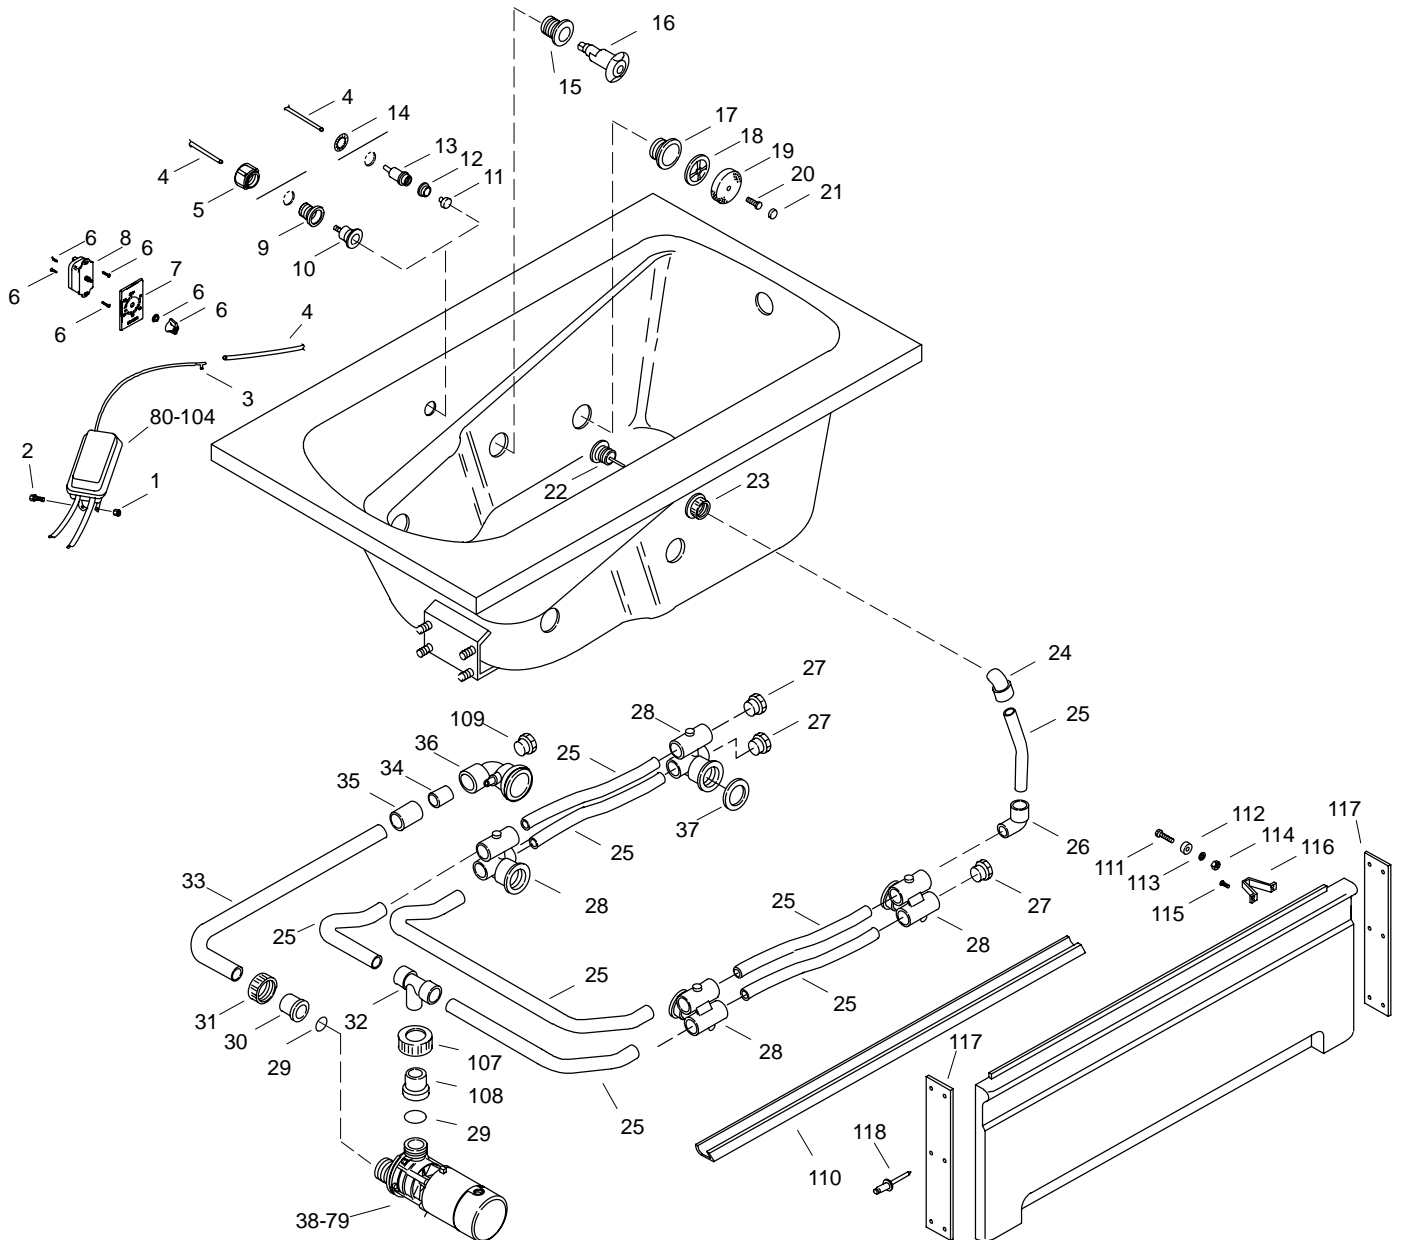

KOHLER[®] SERVICE PARTS

COCOON™ 5' WHIRLPOOLS

K#	Bracket	Pump	Switch	Control Retrofit Kit	Apron Only
1210-AA	63068	60934	Wall Timer	N/A	
1210-AB	63068	60934	Wall Timer	N/A	
1210-AC	90986	60934	Wall Timer	N/A	
1211-AA	63068	60934	Air Switch-Plated	500457	
1211-AB	63068	60934	Air Switch-Plated	500457	
1211-AC	90986	91179	Air Switch-C/M	N/A	
1211-AD	73508-B	73524	Air Switch-C/M	N/A	
1213-AA					X

SERVICE PARTS

ITEM	PART NO.	DESCRIPTION
72	60926	Cover
73	60982	Screw
74	73525	Motor
75	73529	Impeller
76	73558	O-Ring
77	73552	Cover
78	73559	Nut
79	73508-B	Base
80	62959	Screw
81	64212	Washer
82	65328	Strap
83	65329	Bracket, Strap
84	68577	Cord Grip
85	90153	Locknut
86	60320	Screw
87	60340	Box Cover
88	60649	Tube
89	60654	Breather Tee
90	60755	Impulse Relay
91	60757	P.C.B. Assy
92	60759	Screw
93	61776	Washer
94	64214	Washer
95	65160	Enclosure Assy
96	65468	Pump Cord Assy
97	65836	Extrusion
98	65845	Wire Lead Assy
99	66424	Screw
100	67065	Ground Lug
101	67285	Cable Tie
102	68137	Wire Lead Assy
103	68138	Wire Lead Assy
104	68572	Bushing
105	91272	Air Pressure Switch
106	91355	Washer
107	60979	Slip Nut
108	60848	Connector
109	73518	Plug (AD Model)
110	69837	Trim Bead
111	60169	Screw
112	90023	Bumper
113	41927	Washer
114	60170	Nut
115	63438	Screw
116	90024	Bracket/Insert Assy
117	68784	Bracket
118	69911	Rivet