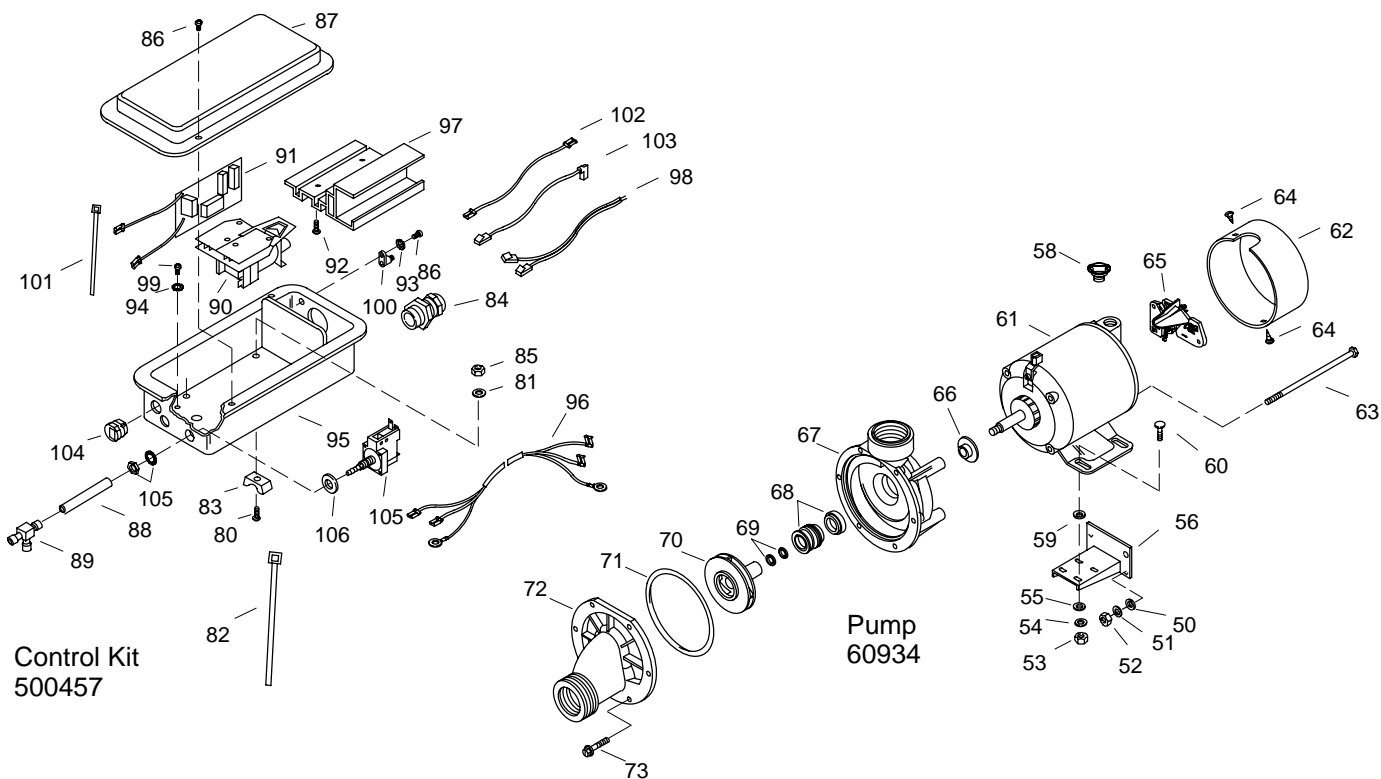

**Finish/color code must be specified when ordering.

SERVICE PARTS

ITEM	PART NO.	DESCRIPTION
1	60170	Nut
2	60169	Bolt
3	60655	Tee & Tube Assy
4	61972	Tube
5	65157	Finger Nut
6	64355	Timer Knob
7	63644	Wall Plate
8	64356	Timer
9	65156**	Switch Flange
10	90105**	Air Transmitter
11	69089**	Knob
12	60359**	Trim Cap
13	60581	Actuator Assembly
14	60591	Spring Grip
15	67429	Jet Flange
16	63466**	Directional Jet
17	65036	Flange
18	65355	Spacer
19	67999**	Cover
20	65054	Screw
21	65226**	Plug
22	91016**	Check Valve Service Kit
23	65157	Nut
24	90005	Elbow
25		Available in Service Kit Only
26	61536	Elbow
27	67665	Plug
28	67889	Housing
29	94821	O-Ring
30	60848	Connector (AA, AB, AC Model)
	93709	Connector (AD Model)
31	60979	Slip Nut (AA, AB, AC Model)
	60979-A	Slip Nut (AD Model)
32	60797	Tee
33		Available in Service Kit Only
34		Available in Service Kit Only
35	66265	Coupling (AA, AB, AC Model)
	61249	Coupling (AD Model)
36	66763	Elbow (AA, AB, AC Model)
	93685	Elbow (AD Model)
37	65885	Gasket
38	93000	Cord Assy
39	93003	Strain Relief
40	63263	Screw
41	91176	Timer Board
42	91541	Switch Assy
43	91177	Motor
44	90986	Pump Bracket
45	91150	Bolt
46	67111	Washer
47	67095	Washer
48	60125	Washer
49	64163	Screw
50	67111	Washer
51	60043	Washer
52	60044	Nut
53	67124	Nut
54	67123	Washer
55	67095	Washer
56	63068	Motor Support Bracket
57	90153	Locknut
58	68577	Cord Grip
59	65791	Washer
60	67109	Bolt
61	60973	Motor
62	74823	End Cap
63	74824	Bolt
64	62726	Screw
65	500245	Switch Kit
66	60972	Slinger
67	60927	Volute Assy
68	60985	Shaft Seal
69	60912	Shim Kit
70	60928	Impeller
71	60981	O-Ring

SERVICE PARTS

ITEM	PART NO.	DESCRIPTION
72	60926	Cover
73	60982	Screw
74	73525	Motor
75	73529	Impeller
76	73558	O-Ring
77	73552	Cover
78	73559	Nut
79	73508-B	Base
80	62959	Screw
81	64212	Washer
82	65328	Strap
83	65329	Bracket, Strap
84	68577	Cord Grip
85	90153	Locknut
86	60320	Screw
87	60340	Box Cover
88	60649	Tube
89	60654	Breather Tee
90	60755	Impulse Relay
91	60757	P.C.B. Assy
92	60759	Screw
93	61776	Washer
94	64214	Washer
95	65160	Enclosure Assy
96	65468	Pump Cord Assy
97	65836	Extrusion
98	65845	Wire Lead Assy
99	66424	Screw
100	67065	Ground Lug
101	67285	Cable Tie
102	68137	Wire Lead Assy
103	68138	Wire Lead Assy
104	68572	Bushing
105	91272	Air Pressure Switch
106	91355	Washer
107	60979	Slip Nut
108	60848	Connector
109	73518	Plug (AD Model)
110	69837	Trim Bead
111	60169	Screw
112	90023	Bumper
113	41927	Washer
114	60170	Nut
115	63438	Screw
116	90024	Bracket/Insert Assy
117	68784	Bracket
118	69911	Rivet

**Finish/color code must be specified when ordering.