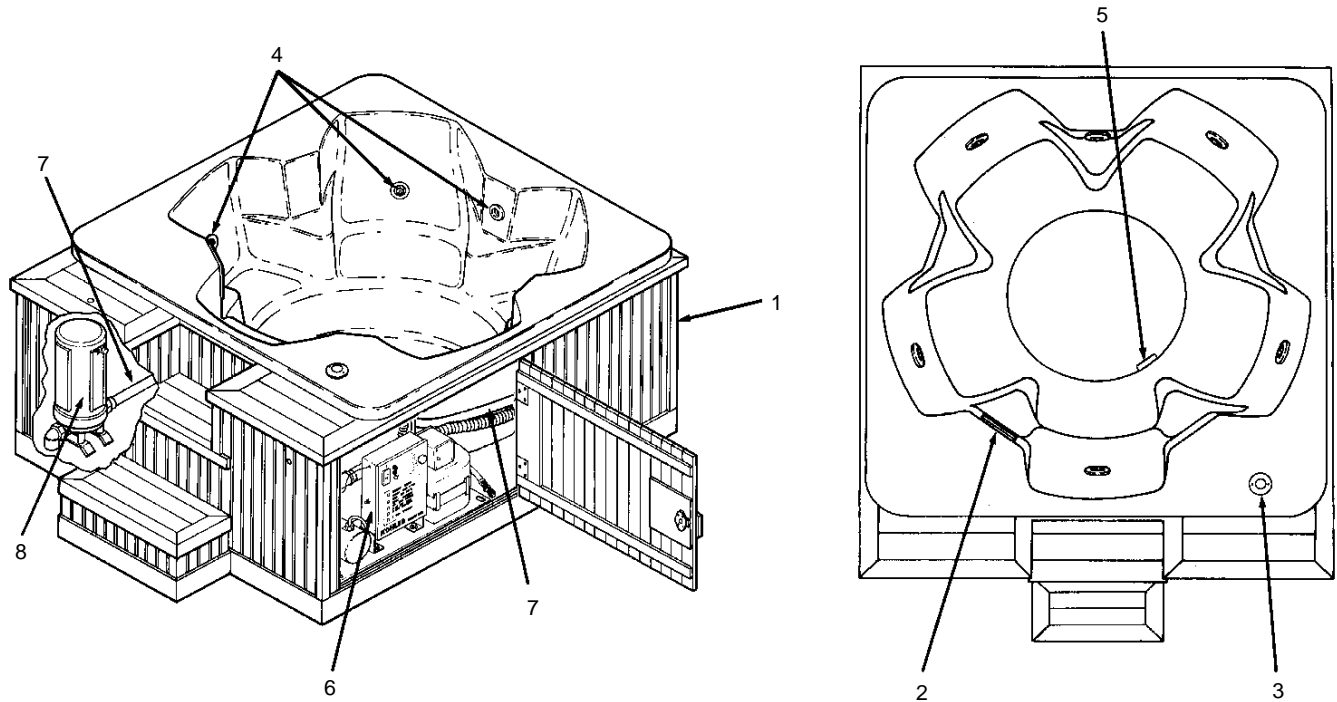

KOHLER[®] SERVICE PARTS

INVITATION SPA™
K-90-R
SERVICE SERIES CODE — RD

SERVICE PARTS

ITEM NO.	PART NO.	QTY.	DESCRIPTION	SPECIFICATIONS
1	69177 ■	1	Spa Surround	
2	69194	1	Skimmer Grate	
3	69094 ■	1	Touch Transmitter	
4	61808 ■	6	Jet Assembly	
5	61580 ■	1	Suction Assembly	
6	69199 ■	1	Convertible Support System	
7	106754 ■ §	1	Harness Assembly	
8	106772 ■ §	1	Filter Assembly	

SERVICE KITS

NOTES

- Parts Further Exploded Within This Catalog. Reference Index.
- § Reference Number Only.