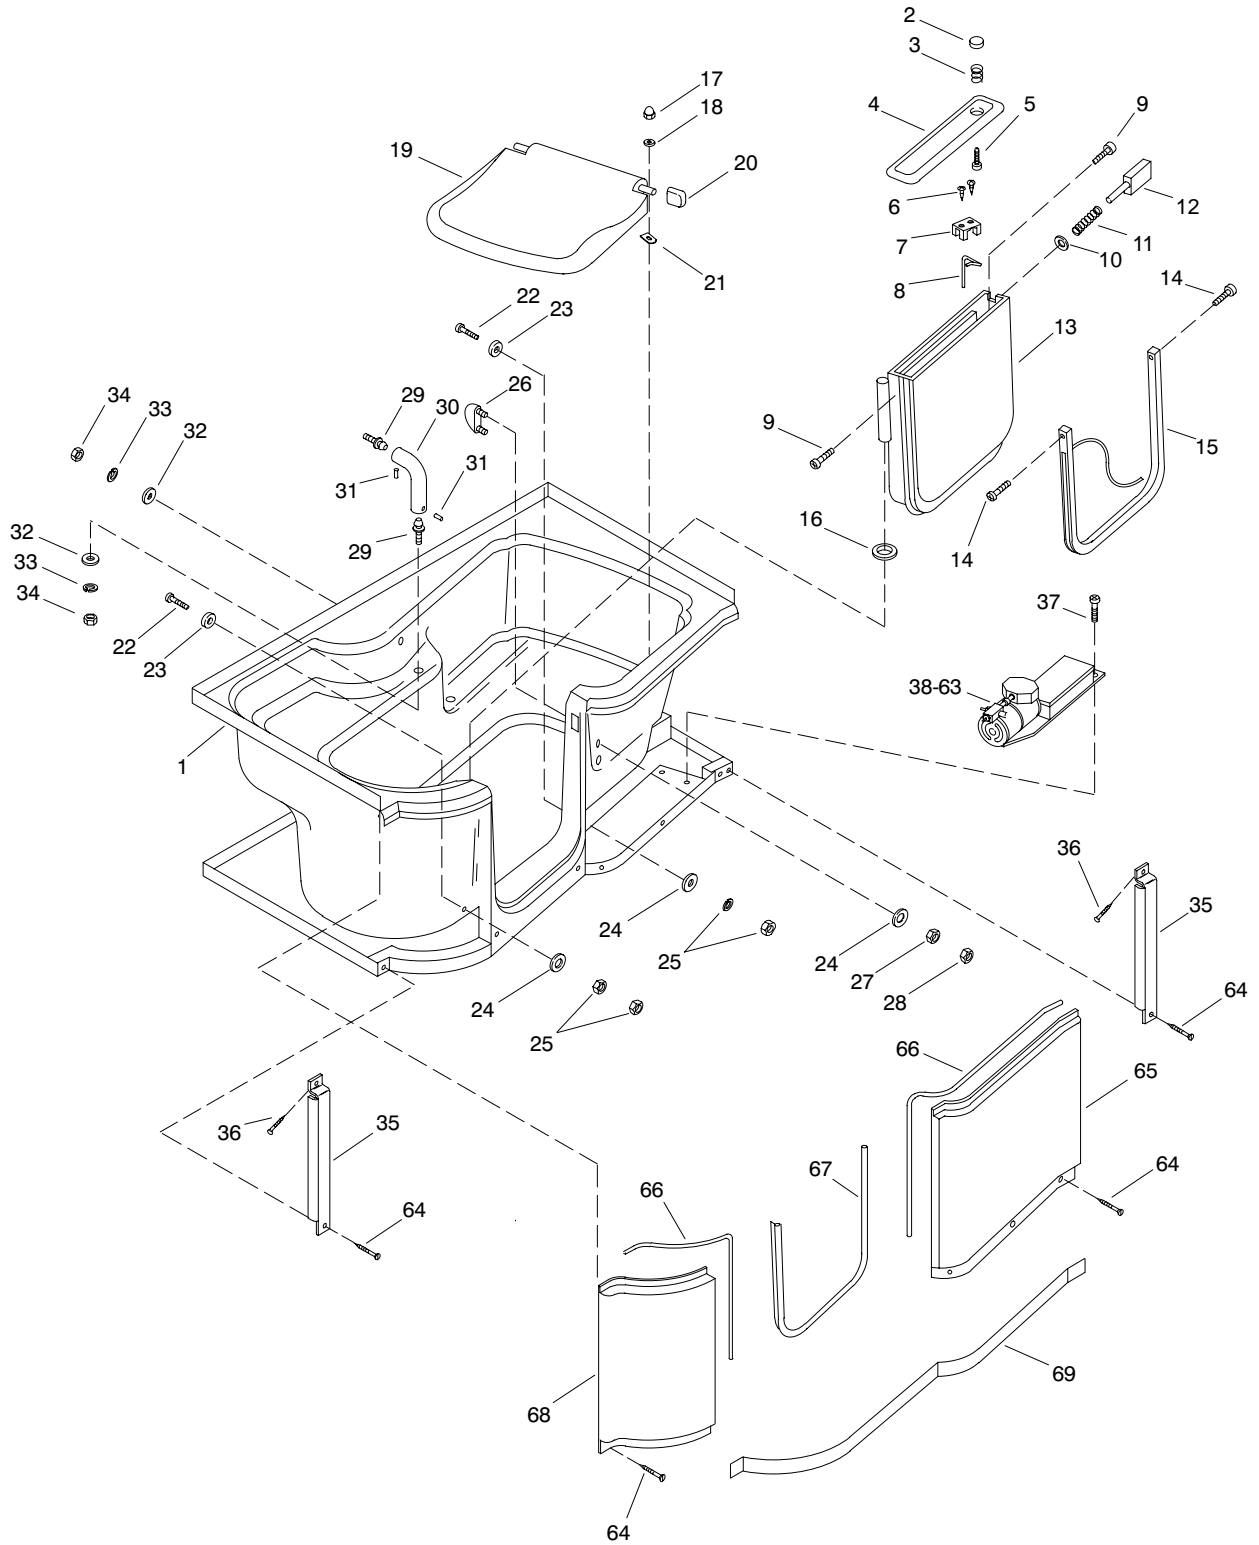

Variation and/or finish/color code may be required when ordering.