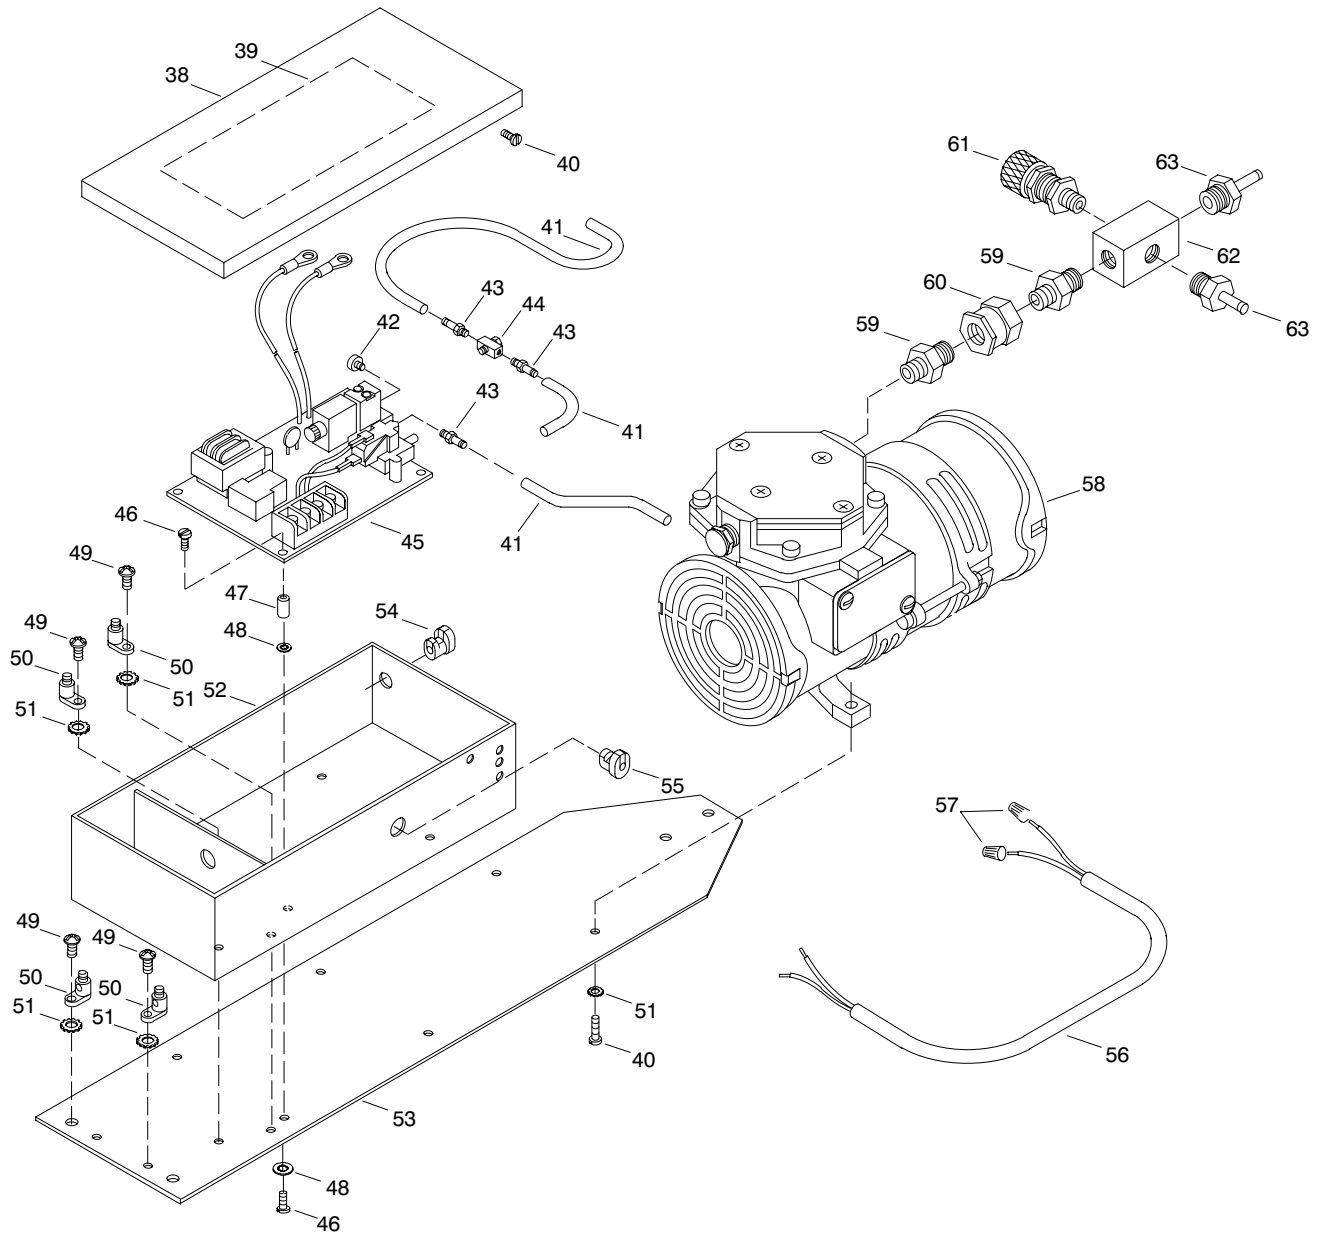

Variation and/or finish/color code may be required when ordering.

SERVICE PARTS

ITEM NO.	PART NO.	DESCRIPTION
1	97161-A	Shell & Pan Assembly
2	91279	Button, Door
3	91616	Spring, Button, Door
4	91110	Top Cover
5	91300	Clip, Christmas Tree
6	93192	Screw, #6 x .75 Slf Tap
7	93185	Rod Guide
8	91560	Rod
9	93243	Screw, #8 x .5, SS
10	97240	Washer
11	91290	Spring
12	91284	Plunger
13		Available in Service Kit Only
14	93244	Screw, #8 X 1, SS
15	91280	Seal, Door
16	92062	Washer, 1.00 OD x .781 ID
17	91761	Nut, Stop, 5/16 - 18, SS
18	91643	Washer, Flat, 5/16, SS
19	91561	Seat, Hinge Assembly
20	91540	Cover, Hinge, Seat
21	91470	Gasket, Hinge, Seat
22	97227	Water Level Sensor
23	91783	Washer, Nylon, 1/4
24	64212	Washer, Flat, 1/4
25	90153	Locknut, 1/4-20
26	91774	Wedge, Seat Assembly
27	60125	Washer, Lock, 1/4
28	23094	Nut, .25-UNC -2B
29	92622	Grommet, Grab Bar
30	92623	Grab Bar Assembly
31	92624	Screw, Set, #10-24 x .44
32	90774	Washer, .406 ID x 1.25 OD
33	60043	Washer, Lock, 3/8
34	60044	Nut, .375 -16 UNC -2B
35	91367	End Post
36	92066	Screw, Drywall, 1.00
37	55516	Screw, #10 x .75
38	97210	Cover, Compressor Base
39	113189	Label, Wiring Diagram
40	90496	Screw, .190-32 UNF-2A x .50
41	901814	Tubing, 1/4 Polyurethane
42	91990	Plug, #10-32
43	91988	Fitting, Barbed
44	91989	Tee
45	97230	Circuit Board Assembly
46	64470	Screw, .164-32 UNC x .375
47	91814	Threaded Spacer, #8-32
48	64468	Washer, #8 Int Tooth, Lock
49	63571	Screw, #10-32 x .25
50	67065	Lug, Ground
51	61776	Washer, #10 Int/Ext
52	91784	Box, Compressor Base
53	97249	Plate, Compressor Base
54	68693	Bushing, Strain Relief
55	67264	Bushing, Strain Relief
56	91983	Wire Assembly, PC Board
57	92230	Wire Joint
58	91267	Compressor
59	92197	Hex Nipple
60	97140	Check Valve
61	97141	Pressure Relief
62	91872	Manifold
63	91875	Connector, Male
64	97243	Screw, Drywall, 1.50
65	91117	Apron, Large
66	97225	Gasket, Apron
67	92163	Seal, Door
68	91118	Apron, Small
69	97224	Strip, Floor Kick

SERVICE KITS

PART NO.	ITEM NO.	QTY.	DESCRIPTION
91119			Door Assembly
	2	1 ea.	Button, Door
	3	1 ea.	Spring, Button, Door
	4	1 ea.	Top Cover
	5	1 ea.	Clip, Christmas Tree
	6	2 ea.	Screw, #6 x .75 Slf Tap
	7	1 ea.	Rod Guide
	8	1 ea.	Rod
	9	2 ea.	Screw, #8 x .5, SS
	10	1 ea.	Washer
	11	1 ea.	Spring
	12	1 ea.	Plunger
	13	1 ea.	Core Assembly
97156			Compressor Assembly
	38	1 ea.	Cover, Compressor Base
	39	1 ea.	Label, Wiring Diagram
	40	7 ea.	Screw, .190-32 UNF-2A x .50
	41	1 ea.	Tubing, 1/4 Polyurethane
	42	1 ea.	Plug, #10-32
	43	3 ea.	Fitting, Barbed
	44	1 ea.	Tee
	45	1 ea.	Circuit Board Assembly
	46	4 ea.	Screw, .164-32 UNC x .375
	47	4 ea.	Threaded Spacer, #8-32
	48	4 ea.	Washer, #8 Int Tooth, Lock
	49	4 ea.	Screw, #10-32 x .25
	50	4 ea.	Lug, Ground
	51	4 ea.	Washer, #10 Int/Ext
	52	1 ea.	Box, Compressor Base
	53	1 ea.	Plate, Compressor Base
	54	1 ea.	Bushing, Strain Relief
	55	1 ea.	Bushing, Strain Relief
	56	1 ea.	Wire Assembly, PC Board
	57	2 ea.	Wire Joint
	58	1 ea.	Compressor
	59	2 ea.	Hex Nipple
	60	1 ea.	Check Valve
	61	1 ea.	Pressure Relief
	62	1 ea.	Manifold
	63	2 ea.	Connector, Male

Variation and/or finish/color code may be required when ordering.