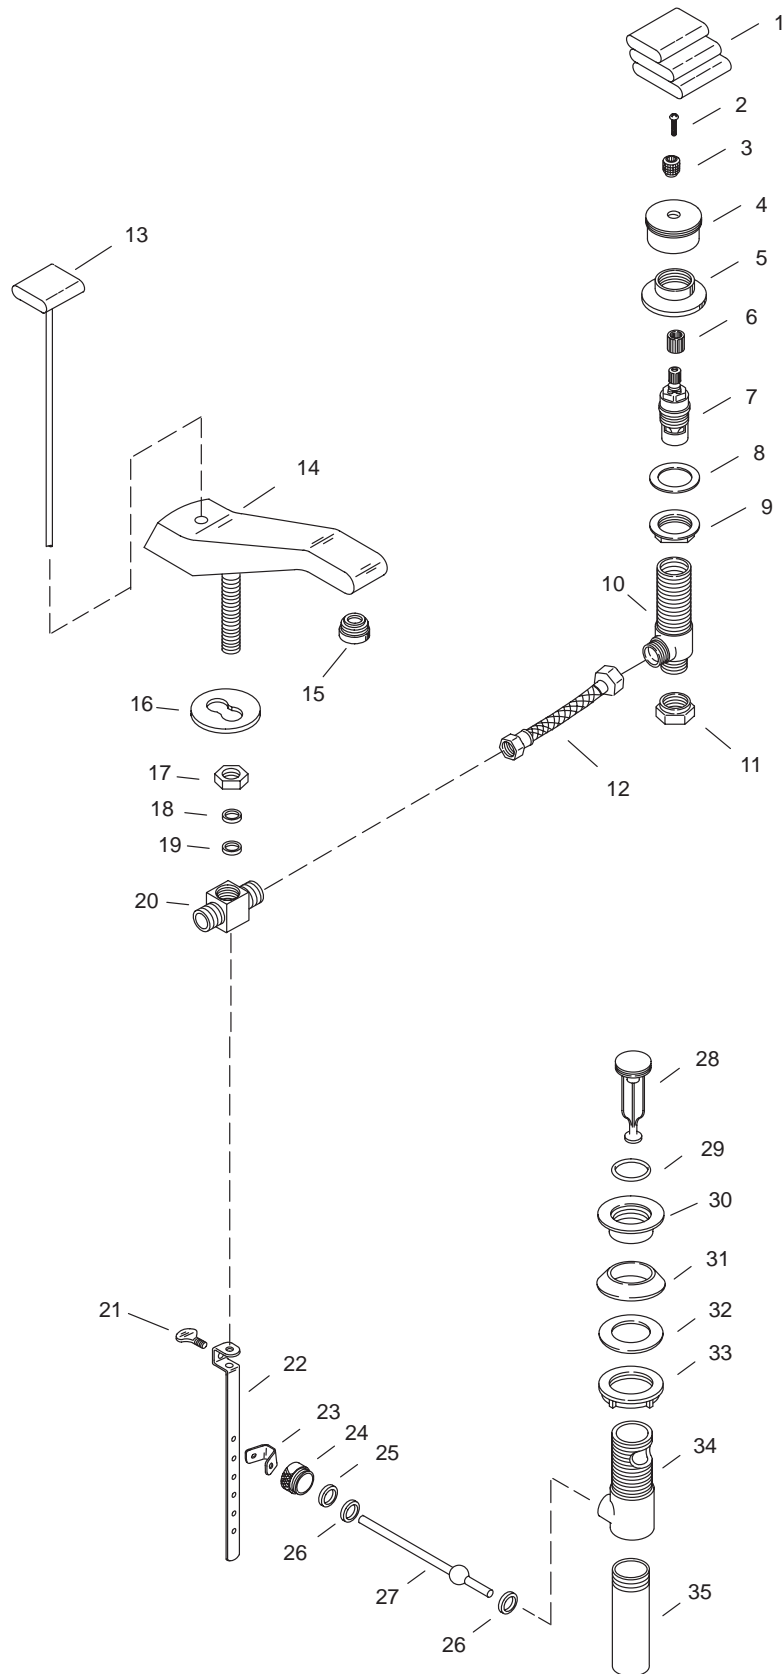

KOHLER[®] SERVICE PARTS

PILLOWS[™] WIDESPREAD LAVATORY FAUCET
K-7934-**-BA

Variation and/or finish/color code may be required when ordering.

SERVICE PARTS

ITEM	PART NO.	DESCRIPTION
1	58796	Pillow Handle Assembly
2	51677	Screw, .164-32 UNC-2A
3	29772	Spline Adapter, Wood
4	51219	Handle Base
5	58568	Escutcheon
6	59027	Spline Adapter
7	30430	Ceramic Valve (Clockwise Close)
	30431	Ceramic Valve (Counterclockwise Close)
8	32060	Washer, 1-1/4 ID
9	50903	Nut, 1.125-16 UNS-2B
10	58109	Valve Assembly, 1/2" Hot
	58110	Valve Assembly, 1/2" Cold
11	32751	Nut, .5-14 NPSM
12	58472	Hose
13	56924	Lift Knob Assembly
14		Available in Service Kit Only
15	59621	Aerator, 2.0, 15/16 Male
16	40015	Washer, Special
17	40014	Nut, .75-18 NPSM
18	40097	Washer, .281 ID x .460 OD
19	40013	Gasket, .250 ID X .460 OD
20	40098	Supply Tee
21	57422	Thumb Screw
22	73382	Link
23	40228	Spring Clip
24	57403	Retainer Nut
25	38745	Washer, .531 ID x .734 OD
26	38744	Washer, .484 ID x .748 OD
27	41312	Lever Assembly
28		Available in Service Kit Only
29	38676	O-Ring, 024 x 1.114
30	57408	Flange
31	57966	Gasket
32	40238	Washer
33	40076	Locknut
34	57405	Drain Body
35	41640	Tailpiece, 4-1/4" Long