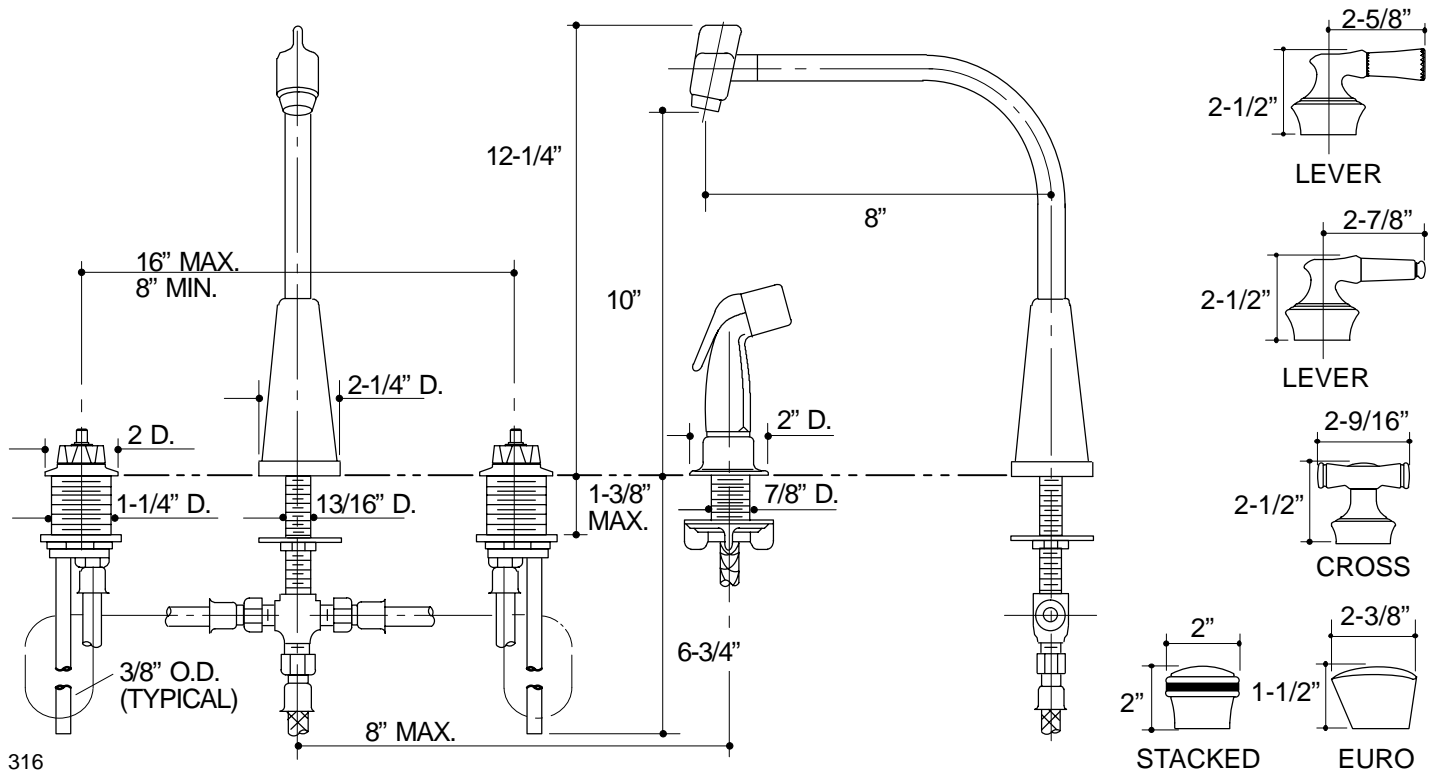

Ordering Information

Applicable product:	
Sink base faucet	K-15836-K
Euro handles	K-15850-1
White porcelain cross handles	K-15850-3P
White porcelain cross handles, ©Disney	K-15850-3D
Lever handles:	
with acrylic insert	K-15850-4R
with white porcelain insert	K-15850-4P
with polished chrome insert	K-15850-4M
with polished brass insert	K-15850-4N
Stacked handles:	
with polished chrome insert	K-15850-7M
with polished brass insert	K-15850-7N
ADA Lever and cross handle is ADA compliant	

316

K-15836-K Coralais™ Sink Faucet
112548-1-DA (-)

KOHLER[®]

NOTES: