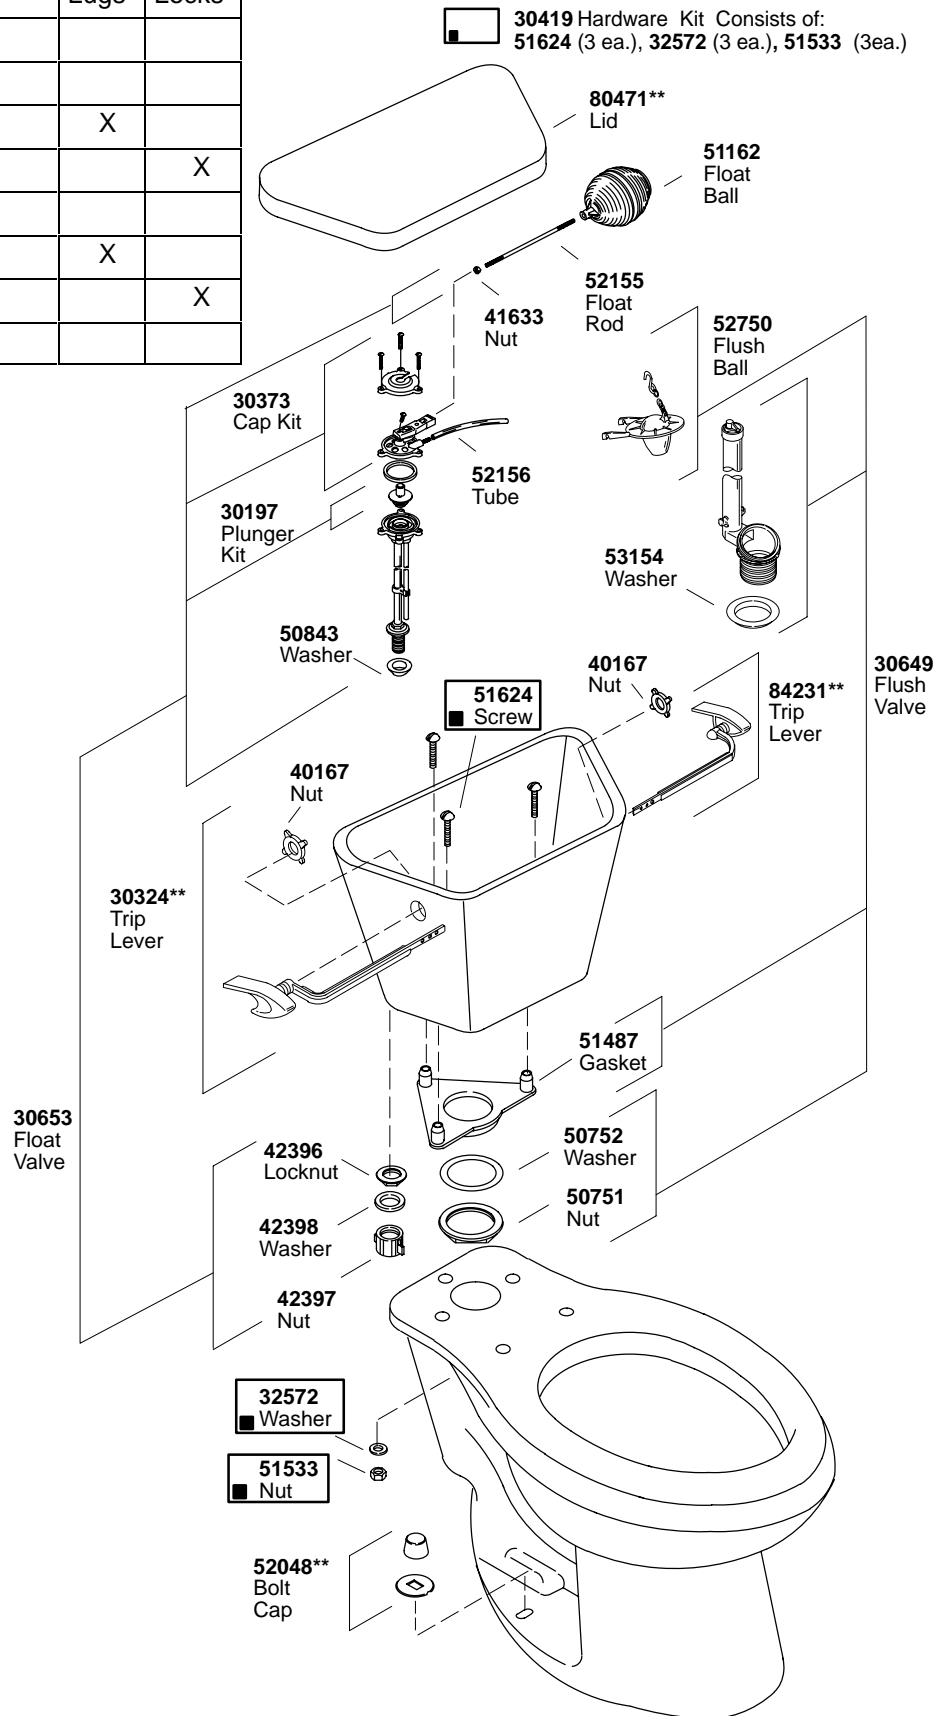

K#	Bowl	Insulated	Bed Lugs	Tank Locks
K-3516-**-AA	Elongated			
K-3516-C-**-AA	Elongated			
K-3516-CL-**-AA	Elongated		X	
K-3516-CT-**-AA	Elongated			X
K-3516-CU-**-AA	Elongated	X		
K-3516-L-**-AA	Elongated		X	
K-3516-T-**-AA	Elongated			X
K-3516-U-**-AA	Elongated	X		

\*\*Finish/color code must be specified when ordering.