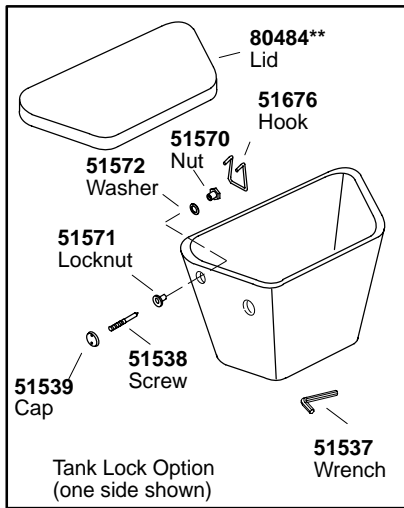

K#	Bowl	Insulated	Bed Lugs	Tank Locks
K-3516-**-AA	Elongated			
K-3516-C-**-AA	Elongated			
K-3516-CL-**-AA	Elongated		X	
K-3516-CT-**-AA	Elongated			X
K-3516-CU-**-AA	Elongated	X		
K-3516-L-**-AA	Elongated		X	
K-3516-T-**-AA	Elongated			X
K-3516-U-**-AA	Elongated	X		

\*\*Finish/color code must be specified when ordering.