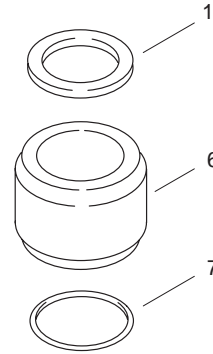

K-17200-R (Small Acrylic Insert)
K-17201-R (Large Acrylic Insert)

K-17200 (Small Metal Insert)
K-17201 (Large Metal Insert)

SERVICE PARTS

ITEM	PART NO.	DESCRIPTION
1	57176	Washer, OD 1.49 x .090
	57144	Washer, OD 1.74 x .090
2	57177	Upper Ring, Small
	57148	Upper Ring, Large
3	57172	Insert, Handle
	57139	Insert, Large
4	57178	Lower Ring, Small
	57149	Lower Ring, Large
5	43167	O-Ring
	57143	O-Ring
6	57171	Brass Insert, Small
	57138	Brass Insert, Large