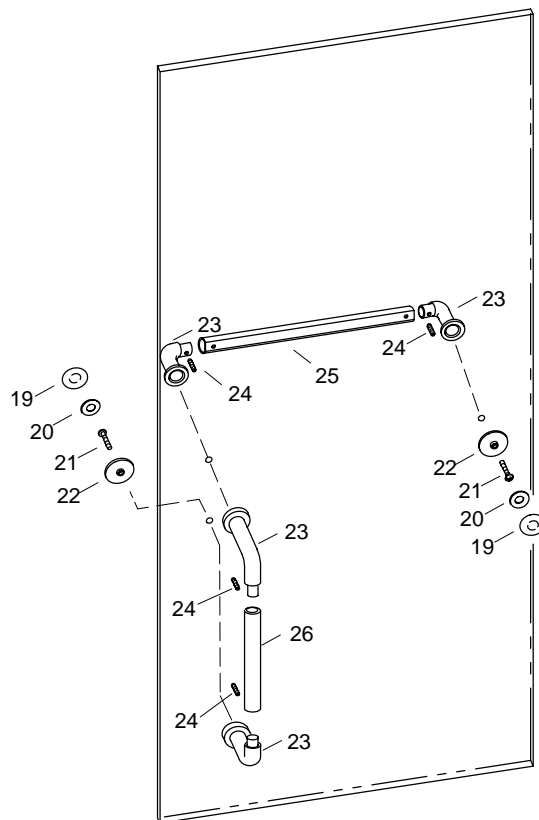

K#	Designer Glass	Grey Tint Glass	Clear Glass	Brown Tint Glass	Textured Glass	Accent Strip	Dimension
K-5123-D-**-AA	X						38" x 38" x 72"
K-5123-G-**-AA		X					38" x 38" x 72"
K-5123-L-**-AA			X				38" x 38" x 72"
K-5123-W-**-AA				X			38" x 38" x 72"
K-5123-Z-**-AA					X		38" x 38" x 72"
K-5125-D-**-AA	X						50" x 50" x 72"
K-5125-G-**-AA		X					50" x 50" x 72"
K-5125-L-**-AA			X				50" x 50" x 72"
K-5125-W-**-AA				X			50" x 50" x 72"
K-5125-Z-**-AA					X		50" x 50" x 72"
K-5194-**-AA						X	

****Finish/color code must be specified when ordering.**

**Finish/color code must be specified when ordering.

****Finish/color code must be specified when ordering.**

SERVICE PARTS

ITEM	PART NO.	DESCRIPTION
1	91577-0	Cap
2	62726	Screw
3	68770-0	Accent Strip
4	91696**	Header (5123)
	91697**	Header (5125)
5	91710	Screw
6	91576-0	Cap
7	91700**	Header
8	91703	Bracket
9	56033**	Insert
10	91709	Screw
11	91705-D	Glass Panel (5123-D, 5125-D)
	91705-G	Glass Panel (5123-G, 5125-G)
	91705-L	Glass Panel (5123-L, 5125-L)
	91705-W	Glass Panel (5123-W, 5125-W)
	91705-Z	Glass Panel (5123-Z, 5125-Z)
12	91702**	Filler
13	68421	Bushing
14	91885-0	Cover
15	68426	Spacer
16	68423	Nut
17	68934**	Bracket
18	55791	Bolt
19	68356-0	Cover
20	55653	Gasket
21	69814	Screw
22	69809-0	Washer
23	68349-0	Bracket
24	93351	Screw
25	68768-C**	Towel Bar
26	68768-A**	Towel Bar
27	91694**	Header (5123)
	91695**	Header (5125)
28	91706**	Screw
29	62723	Screw
30	66646	Plug
31	91698**	Jamb
32	91685-D	Panel (5123-D)
	91685-G	Panel (5123-G)
	91685-L	Panel (5123-L)
	91685-W	Panel (5123-W)
	91685-Z	Panel (5123-Z)
	91686-D	Panel (5125-D)
	91686-G	Panel (5125-G)
	91686-L	Panel (5125-L)
	91686-W	Panel (5125-W)
	91686-Z	Panel (5125-Z)
33	91689**	Curb (5123)
	91690**	Curb (5125)
34	91708	Screw
35	91707	Screw
36	91704	Bracket
37	91699**	Corner
38	91572-0	Seal
39	69812	Bolt
40	55846-0	Gasket
41	69810	Nut
42	68422	Spacer
43	68411	Bolt
44	55654	Deflector
45	91570-0	Door Strike
46	91571-0	Strike Seal
47	91701**	Filler