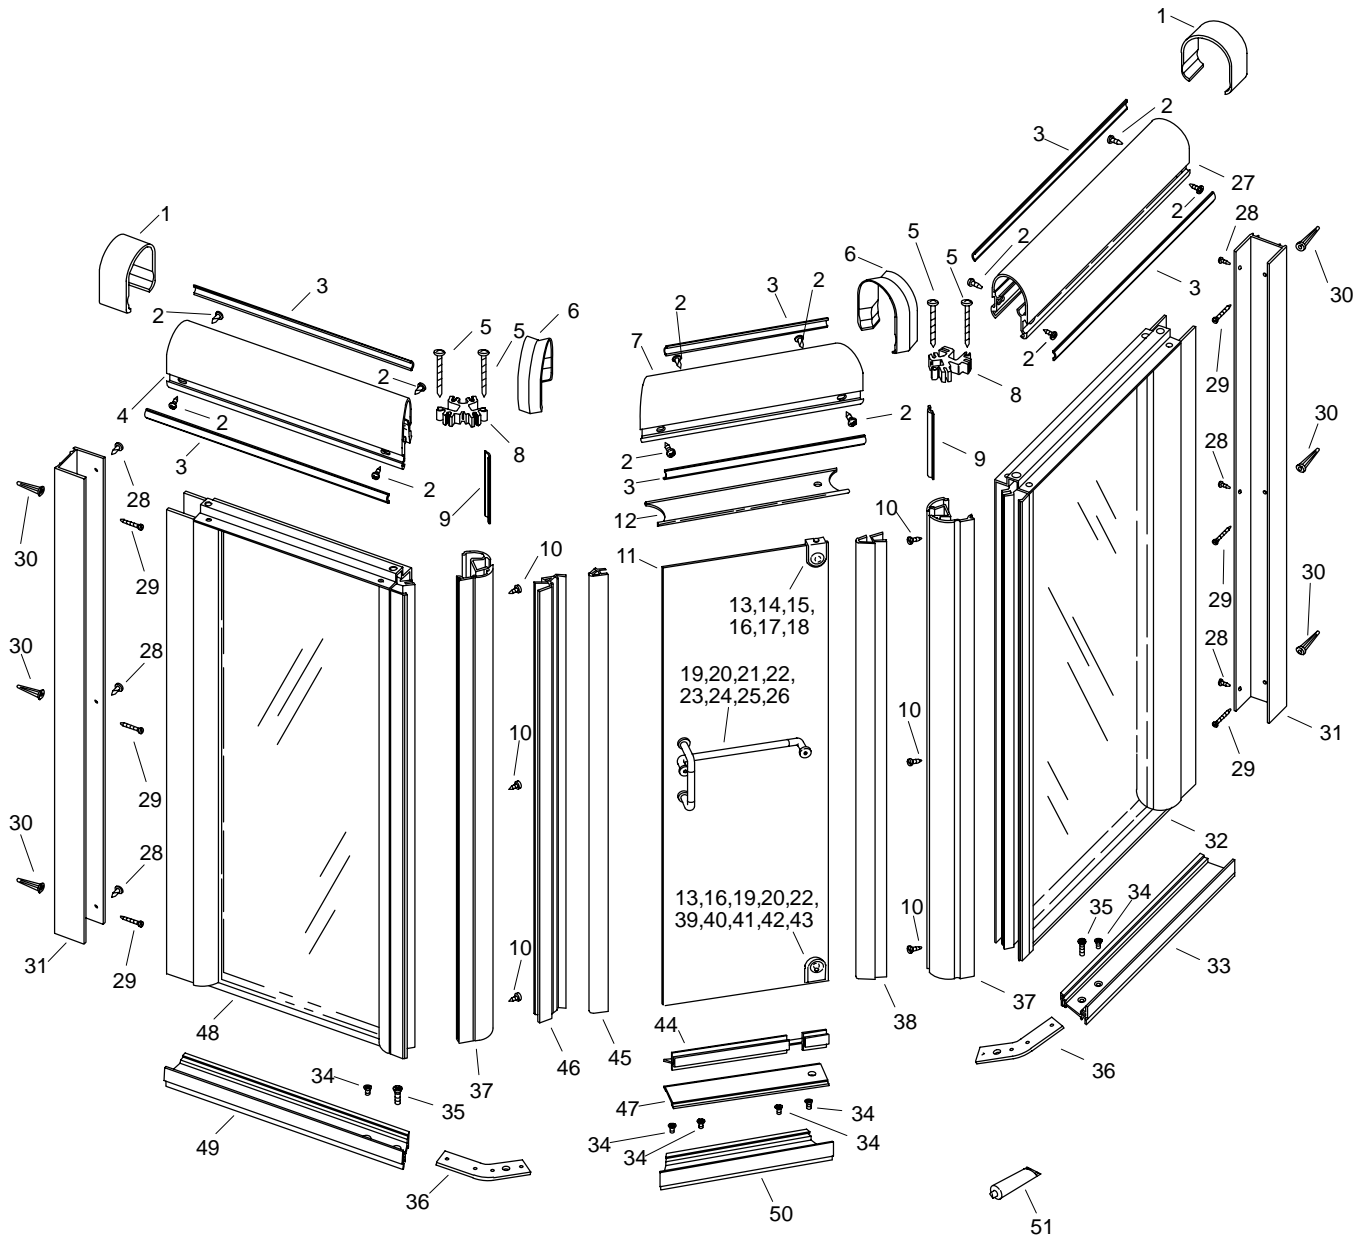

K#	Designer Glass	Grey Tint Glass	Clear Glass	Brown Tint Glass	Textured Glass	Accent Strip	Dimension
K-5123-D-**-AA	X						38" x 38" x 72"
K-5123-G-**-AA		X					38" x 38" x 72"
K-5123-L-**-AA			X				38" x 38" x 72"
K-5123-W-**-AA				X			38" x 38" x 72"
K-5123-Z-**-AA					X		38" x 38" x 72"
K-5125-D-**-AA	X						50" x 50" x 72"
K-5125-G-**-AA		X					50" x 50" x 72"
K-5125-L-**-AA			X				50" x 50" x 72"
K-5125-W-**-AA				X			50" x 50" x 72"
K-5125-Z-**-AA					X		50" x 50" x 72"
K-5194-**-AA						X	

****Finish/color code must be specified when ordering.**

**Finish/color code must be specified when ordering.

****Finish/color code must be specified when ordering.**

SERVICE PARTS

ITEM	PART NO.	DESCRIPTION
1	91577-0	Cap
2	62726	Screw
3	68770-0	Accent Strip
4	91696**	Header (5123)
	91697**	Header (5125)
5	91710	Screw
6	91576-0	Cap
7	91700**	Header
8	91703	Bracket
9	56033**	Insert
10	91709	Screw
11	91705-D	Glass Panel (5123-D, 5125-D)
	91705-G	Glass Panel (5123-G, 5125-G)
	91705-L	Glass Panel (5123-L, 5125-L)
	91705-W	Glass Panel (5123-W, 5125-W)
	91705-Z	Glass Panel (5123-Z, 5125-Z)
12	91702**	Filler
13	68421	Bushing
14	91885-0	Cover
15	68426	Spacer
16	68423	Nut
17	68934**	Bracket
18	55791	Bolt
19	68356-0	Cover
20	55653	Gasket
21	69814	Screw
22	69809-0	Washer
23	68349-0	Bracket
24	93351	Screw
25	68768-C**	Towel Bar
26	68768-A**	Towel Bar
27	91694**	Header (5123)
	91695**	Header (5125)
28	91706**	Screw
29	62723	Screw
30	66646	Plug
31	91698**	Jamb
32	91685-D	Panel (5123-D)
	91685-G	Panel (5123-G)
	91685-L	Panel (5123-L)
	91685-W	Panel (5123-W)
	91685-Z	Panel (5123-Z)
	91686-D	Panel (5125-D)
	91686-G	Panel (5125-G)
	91686-L	Panel (5125-L)
	91686-W	Panel (5125-W)
	91686-Z	Panel (5125-Z)
33	91689**	Curb (5123)
	91690**	Curb (5125)
34	91708	Screw
35	91707	Screw
36	91704	Bracket
37	91699**	Corner
38	91572-0	Seal
39	69812	Bolt
40	55846-0	Gasket
41	69810	Nut
42	68422	Spacer
43	68411	Bolt
44	55654	Deflector
45	91570-0	Door Strike
46	91571-0	Strike Seal
47	91701**	Filler