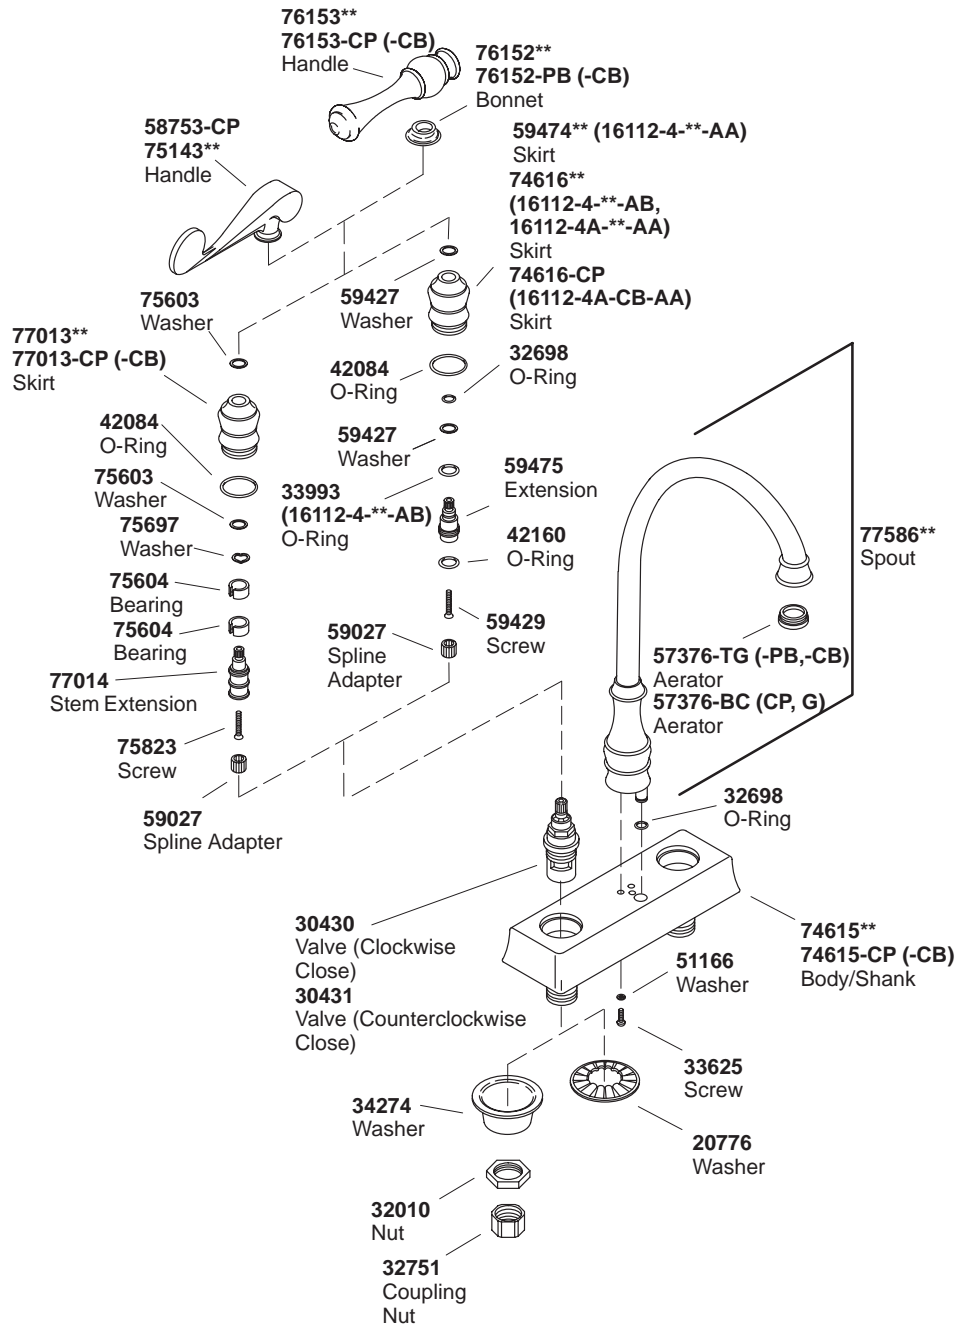

KOHLER® SERVICE PARTS

REVIVAL™ CENTERSET BAR SINK FAUCET

K#	Lever Handle	Traditional Lever Handle
K-16112-4-**-AA/AB/BB	X	
K-16112-4A-**-AA/BA		X

**Finish/color code must be specified when ordering.