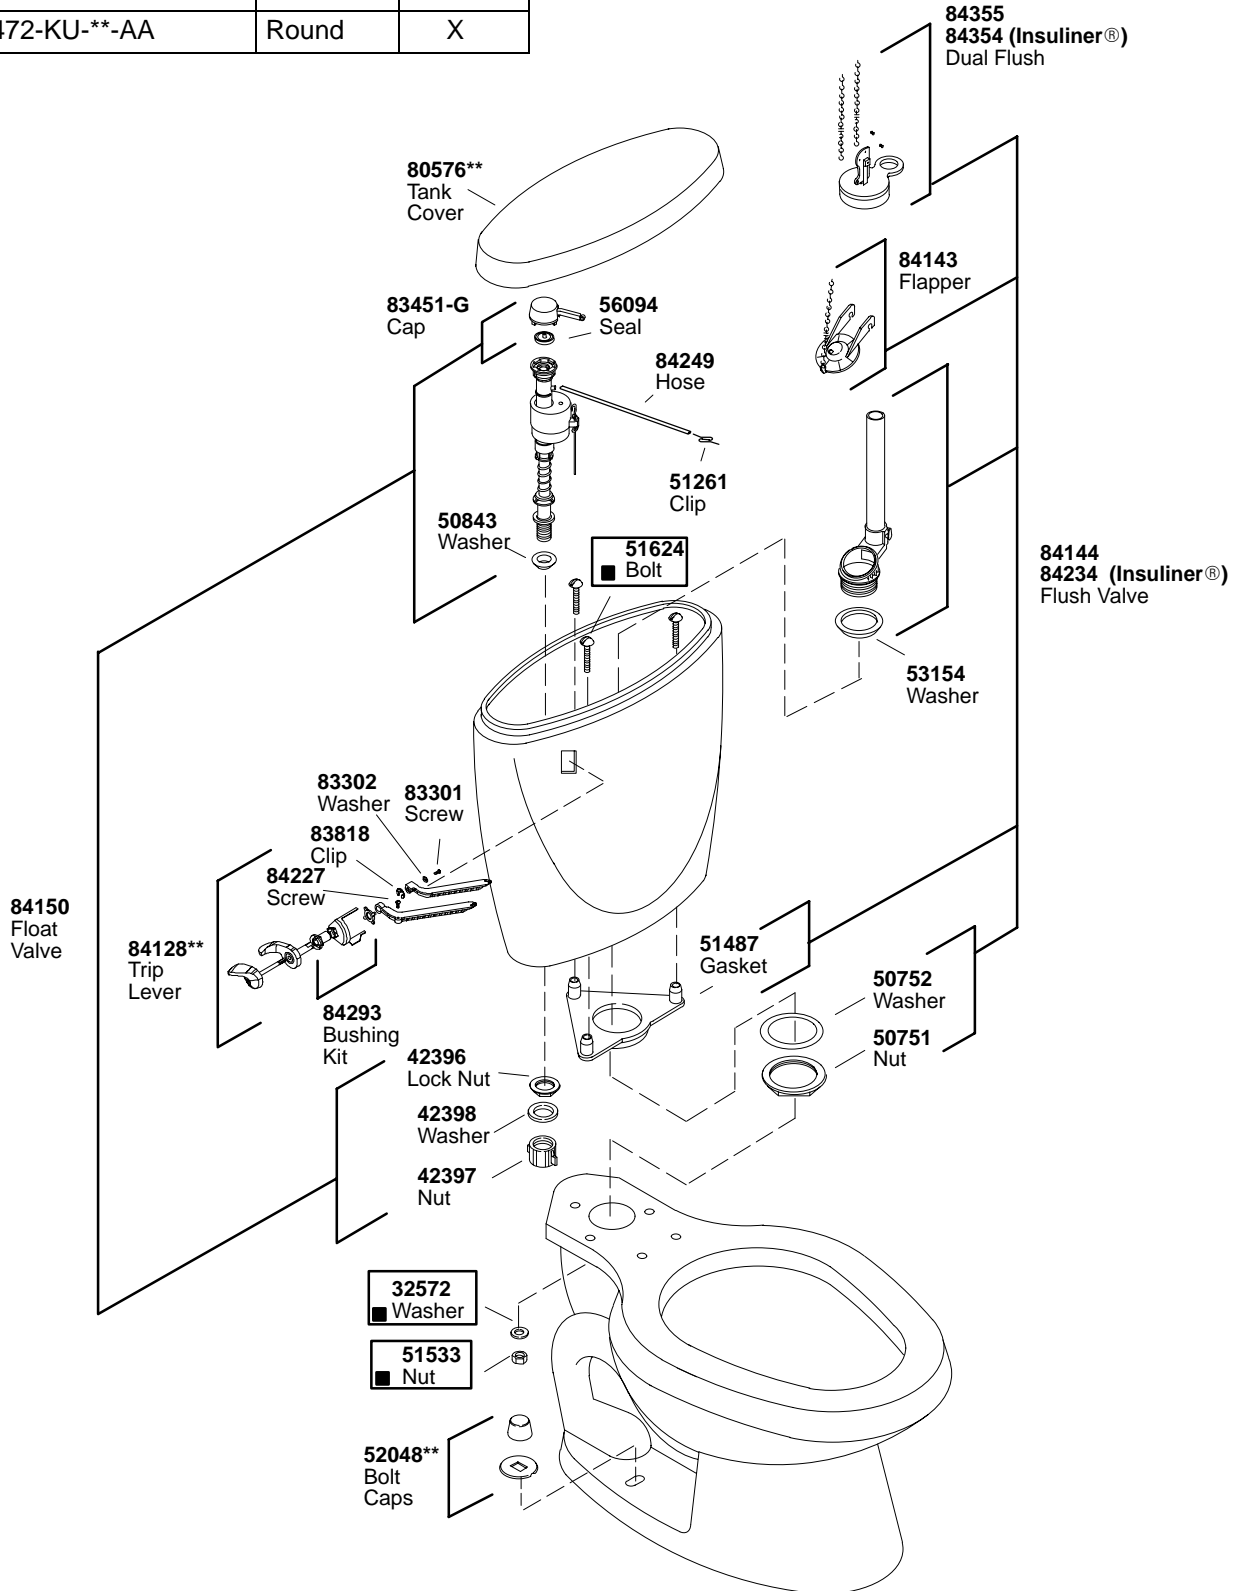

K#	Bowl	Insulated
K-3471-K-**-AA	Elongated	
K-3471-KU-**-AA	Elongated	X
K-3472-K-**-AA	Round	
K-3472-KU-**-AA	Round	X

30419 Tank Bolt Kit Consists of:
51624 (3 ea.), **32572** (3 ea.), **51533** (3 ea.)

**Finish/color code must be specified when ordering.