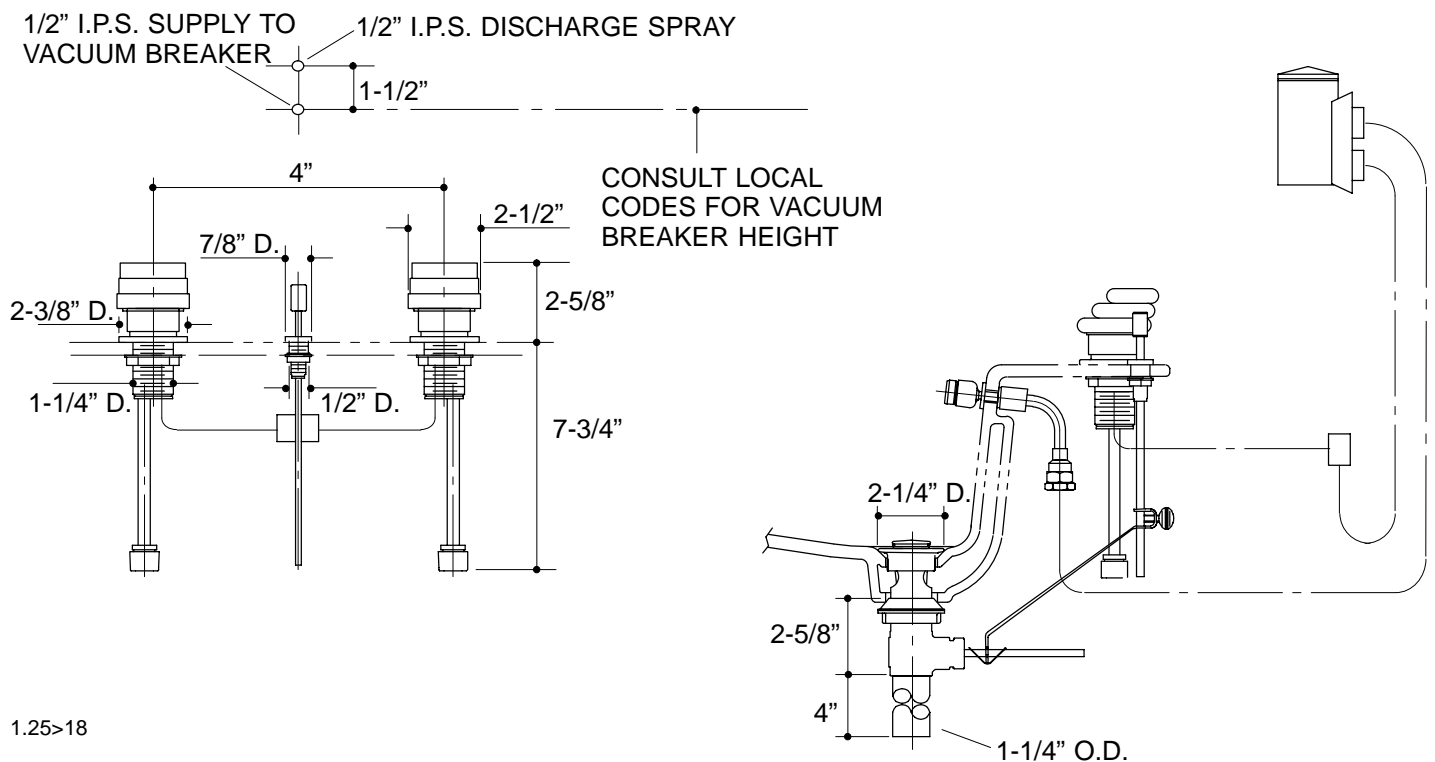

Ordering Information

Applicable product:	
Bidet faucet	K-7956-2

1.25>18

K-7956-2 Pillows™ Bidet Faucet
114152-1-AA (9619)

NOTES: