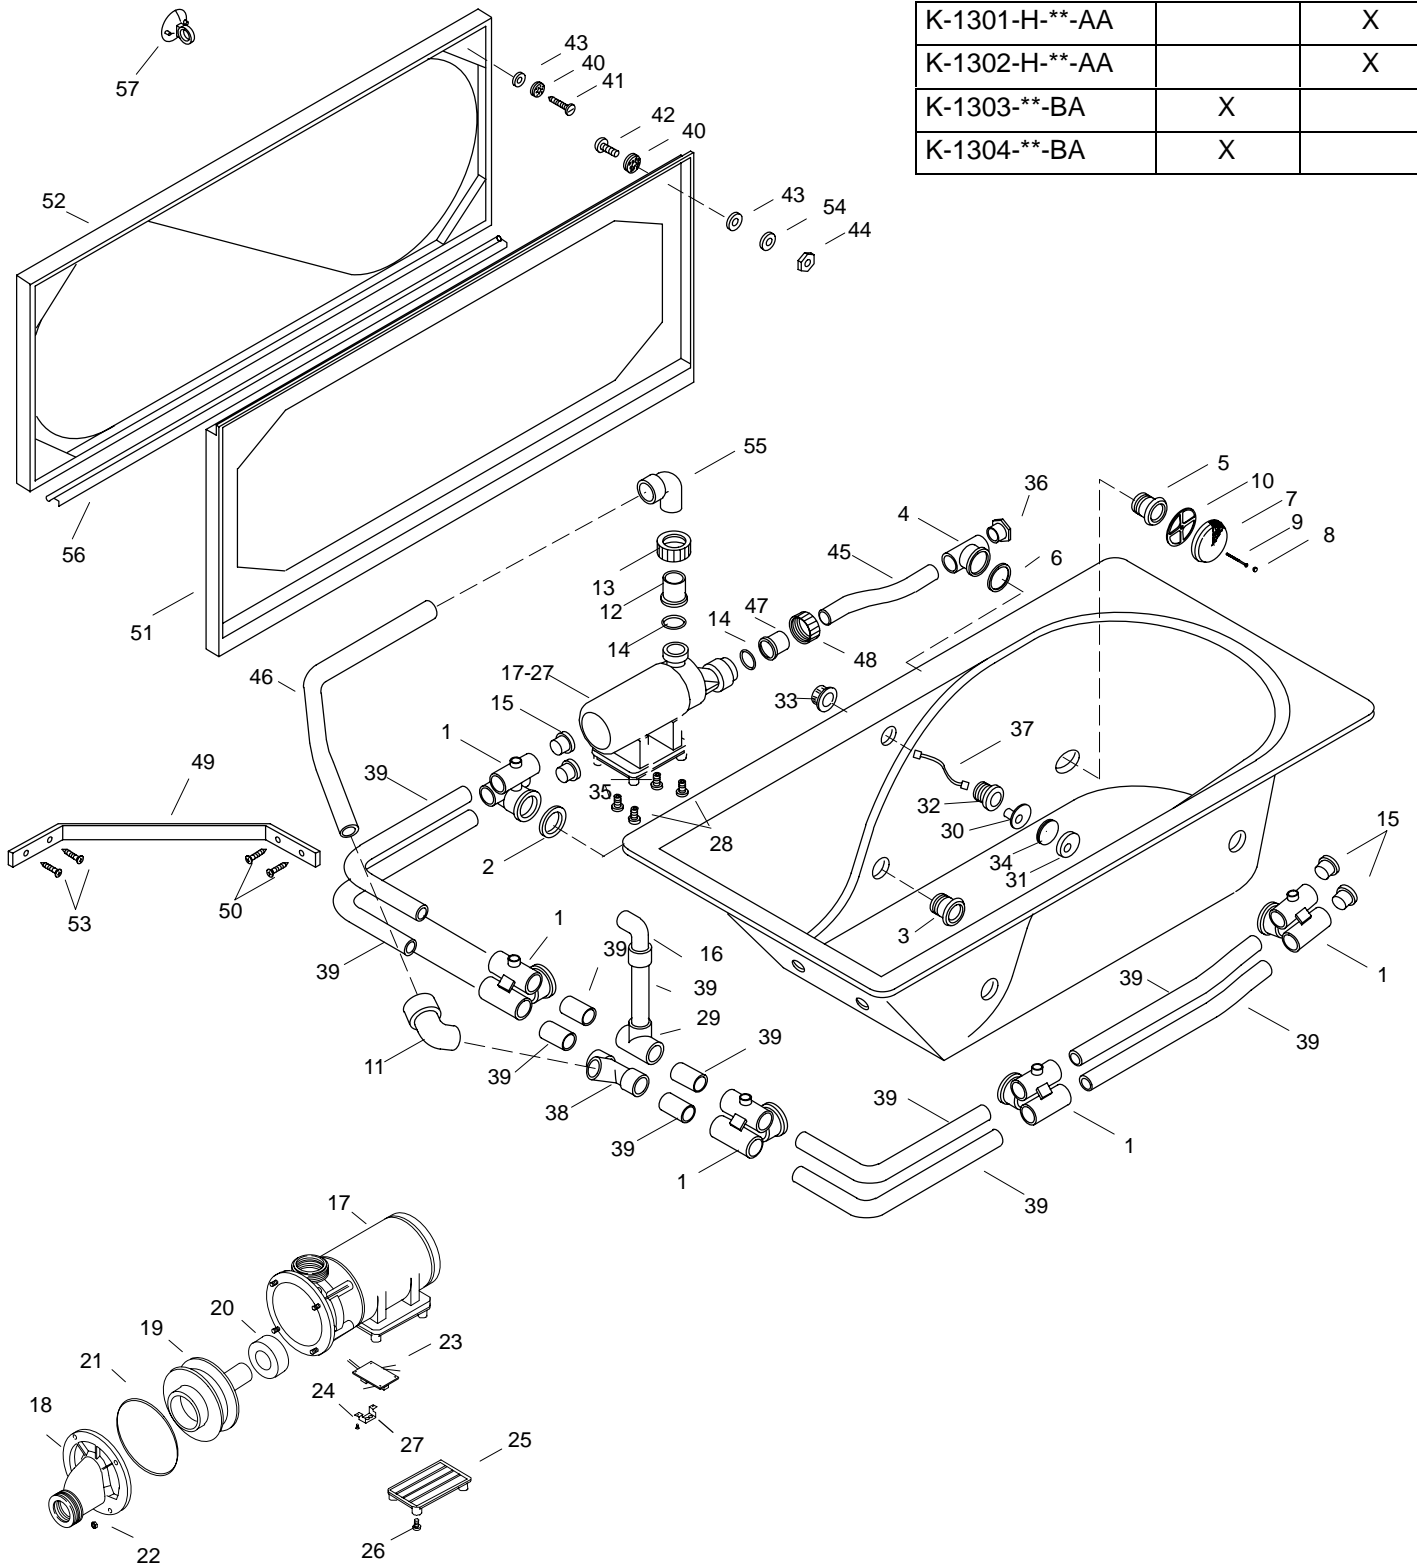

# KOHLER<sup>®</sup> SERVICE PARTS

ELLERY™  
BATH/WHIRLPOOL

K#	Bath	Whirlpool
K-1301-H-**-AA		X
K-1302-H-**-AA		X
K-1303-**-BA	X	
K-1304-**-BA	X	

**\*\*Finish/color code must be specified when ordering.**

## SERVICE PARTS

ITEM	PART NO.	DESCRIPTION
1	67889	Housing
2	65885	Gasket
3	67429	Flange
4	93685	Housing Asy, Suction
5	65036	Flange
6	65886	Gasket
7	67999**	Cover
8	65226**	Plug
9	65054	Screw
10	65355	Spacer
11	60559	Elbow
12	60848	Connector
13	60979	Slip Nut
14	94821	O-Ring
15	67665	Plug
16	91967	Check Valve
17	73534	Motor
18	73552	Cover
19	73555	Impeller Assy
20	60985	Shaft Seal
21	73558	O-Ring
22	73559	Nut
23	73561	Circuit Board
24	21998	Screw
25	73569	Base
26	94812	Screw
27	74705	Barrier
28	73515-C	Mount
29	61563	Tee
30	73585	Switch Circuit Board
31	93766**	Cover
32	73513	Housing
33	65157	Nut
34	73588	Switch Cover
35	73515-A	Mount
36	73518	Plug
37	73521	Wire
38	60797	Tee
39		Available in Service Kit Only
40	94865	Fastener
41	94873	Woodscrew
42	67274	Screw
43	64464	Washer
44	64462	Hex Nut
45		Available in Service Kit Only
46		Availabel in Service Kit Only
47	93709	Connector
48	60979-A	Slip Nut
49	94545	Bracket
50	90993	Screw
51	94613**	U-Frame, Apron
52	94614**	Apron, 1301, 1303
	94884**	Apron, 1302, 1304
53	94833	Screw
54	65857	Lockwasher
55	60714	Elbow
56	95013	Seal
57	69944	Suction Cap

## SERVICE KITS

PART NO.	ITEM	QTY.	DESCRIPTION
73533			Pump
	17	1 ea.	Motor
	18	1 ea.	Cover
	19	1 ea.	Impeller Assy
	20	1 ea.	Shaft Seal
	21	1 ea.	O-Ring
	22	4 ea.	Nut
	23	1 ea.	Circuit board
	24	4 ea.	Screw
	25	1 ea.	Base
	26	4 ea.	Screw
	27	1 ea.	Barrier
73584			Switch Assy
	30	1 ea.	Switch Circuit Board
	34	1 ea.	Switch Cover
93838			1" Tube Kit
	39	1 ea.	Tube
		2 ea.	Coupling
			1 1/2" Tube Kit
94853			1 ea. Tube
	45	1 ea.	Tube
		2 ea.	Coupling
			1 1/4" Tube Kit
93839			1 ea. Tube
	46	1 ea.	Tube
		2 ea.	Coupling