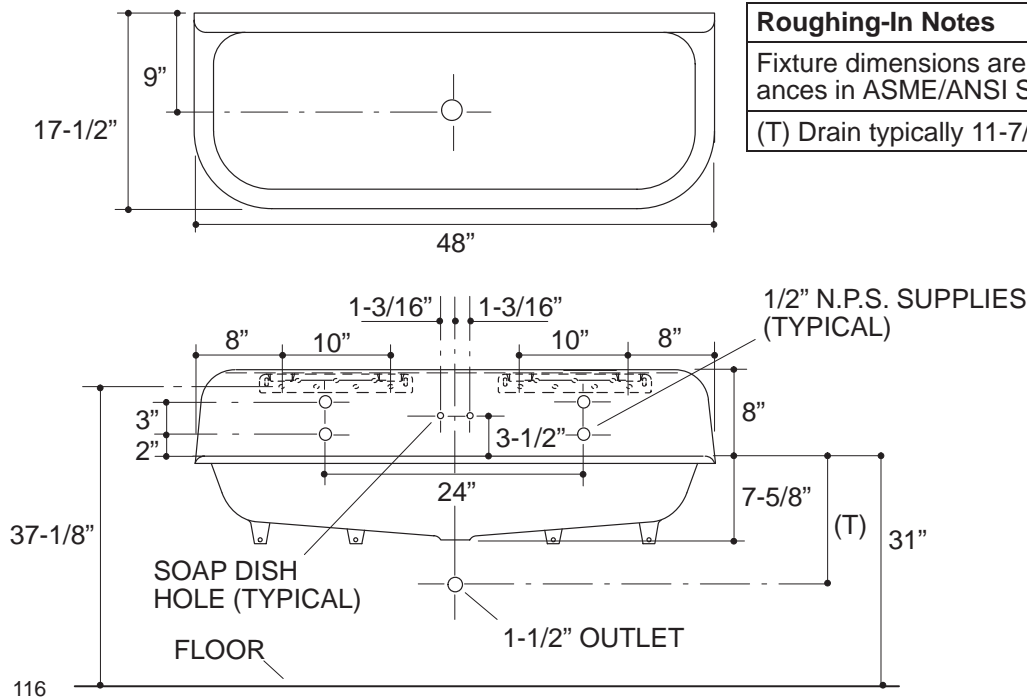

### Ordering Information

Accessories/hardware:		
25" adjustable pedestal, painted finish	K-3264-P	optional
25" adjustable pedestal, glazed finish	K-3264-PP	optional
31" adjustable pedestal, painted finish	K-3265-P	optional
31" adjustable pedestal, glazed finish	K-3265-PP	optional
Soap dish	K-8880	recommended*
Rough-plated wash sink faucet	K-8892	recommended*
* Dimensions illustrated.		

### Product Information

Fixture*:		basin area	water depth
Lavatory		44" x 14"	7"
Outlet	2-1/8" D.		
Faucet holes	1-1/2" D.		

Number of faucets	2
Soap dish holes	5/16" D.
Number of soap dishes	1
* Approximate measurements for comparison only.	

Included Components:	
Hangers	64508

### Installation Notes

Refer to installation instructions included with fixture before beginning installation.

Roughing-In Notes
Fixture dimensions are nominal and conform to tolerances in ASME/ANSI Standard A112.19.1M.
(T) Drain typically 11-7/8".