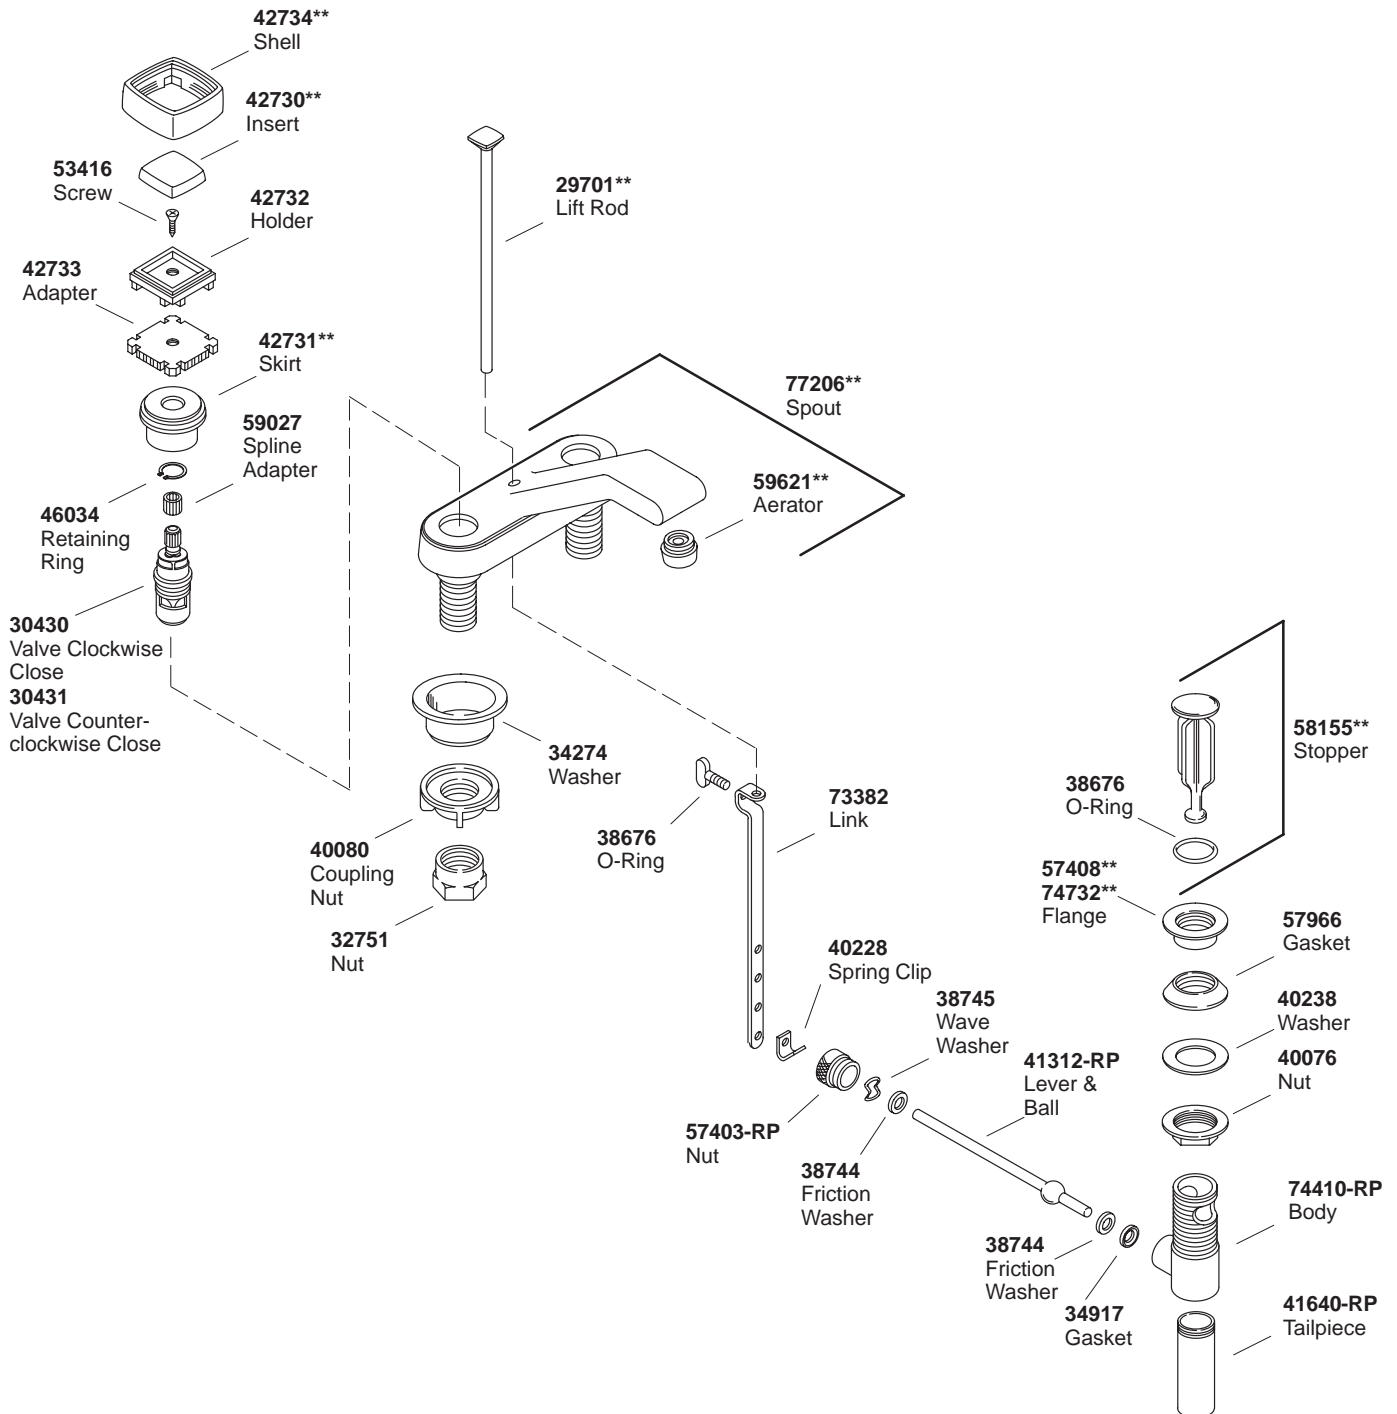

# KOHLER<sup>®</sup> SERVICE PARTS

## ALTERNA™ CENTERSET LAVATORY FAUCET

K#	Description
6950-2-**-BA	Centerset Lavatory Faucet

\*\*Finish/color code must be specified when ordering.