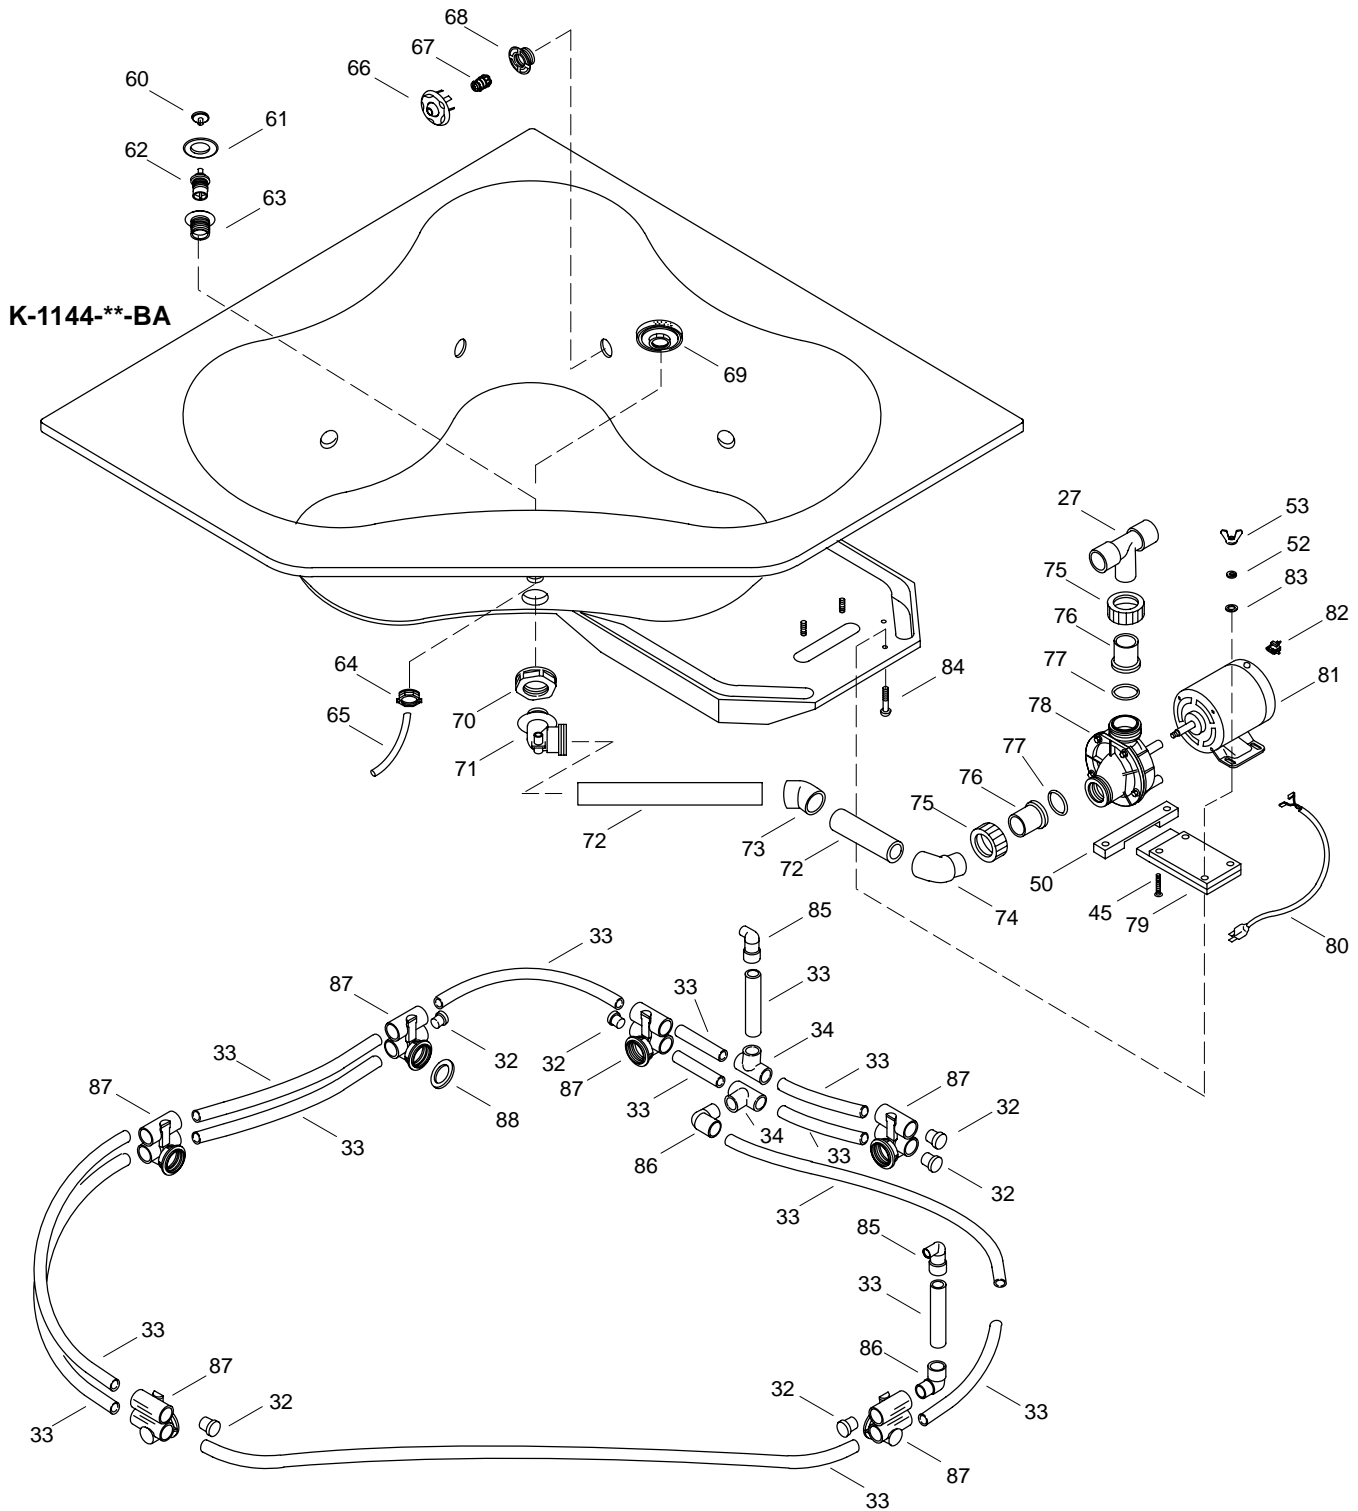

## SYSTEM BASIC 6060 CORNER WHIRLPOOL

|                 |
|-----------------|
| K#              |
| K-1144-**-AA/BA |

**\*\*Finish/color code must be specified when ordering.**

## SYSTEM BASIC 6060 CORNER WHIRLPOOL

**\*\*Finish/color code must be specified when ordering.**

### SERVICE PARTS

| ITEM | PART NO. | DESCRIPTION  |
|------|----------|--------------|
| 75   | 96243    | Union Nut    |
| 76   | 96244    | Connector    |
| 77   | 96245    | O-Ring       |
| 78   | 96246    | Wet End      |
| 79   | 96469    | Plate        |
| 80   | 96260    | Cord         |
| 81   | 96259    | Motor        |
| 82   | 96255    | Switch       |
| 83   | 67095    | Washer       |
| 84   | 95639    | Bolt         |
| 85   | 91967    | Check Valve  |
| 86   | 61536    | Street Elbow |
| 87   | 96261    | Jet Housing  |
| 88   | 77818    | Flange       |