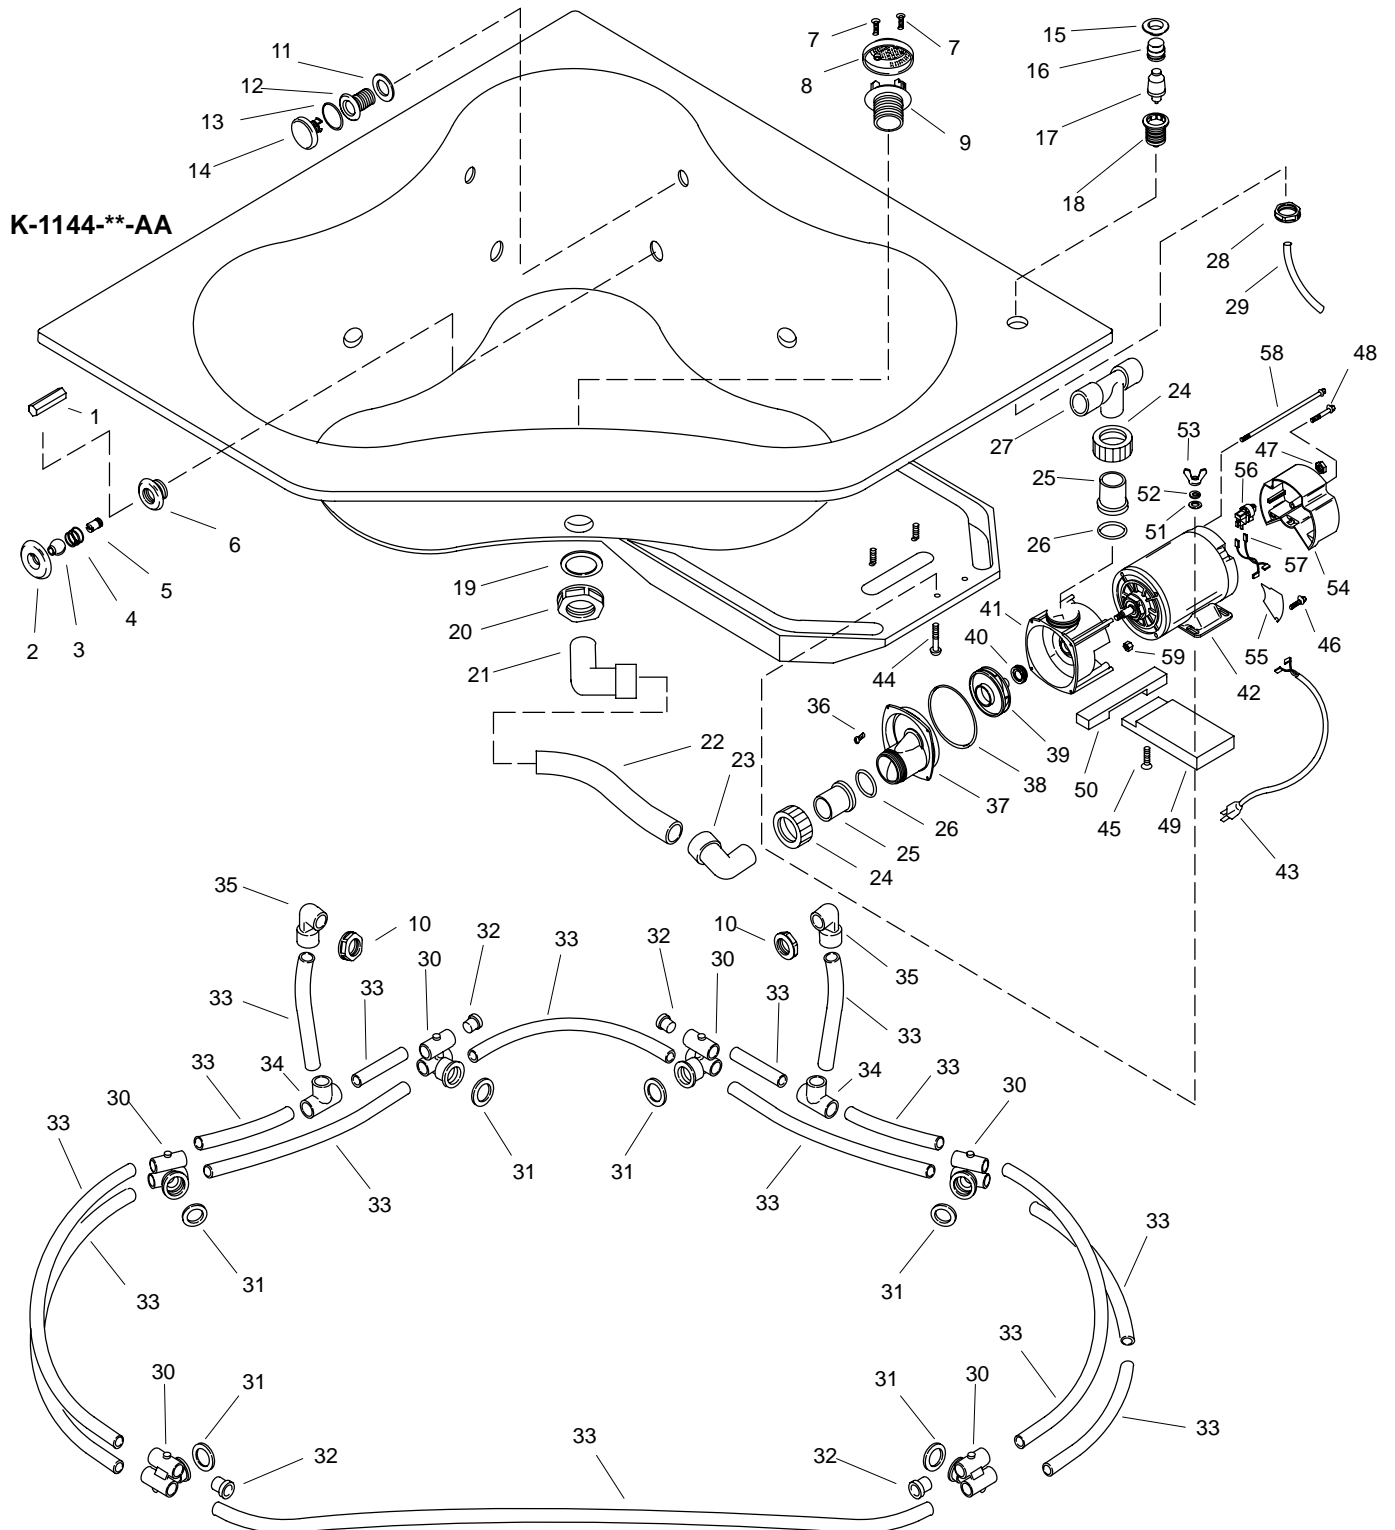

# KOHLER® SERVICE PARTS

## SYSTEM BASIC 6060 CORNER WHIRLPOOL

|                 |
|-----------------|
| K#              |
| K-1144-**-AA/BA |

**\*\*Finish/color code must be specified when ordering.**

# KOHLER<sup>®</sup> SERVICE PARTS

### SERVICE PARTS

| ITEM | PART NO. | DESCRIPTION  |
|------|----------|--------------|
| 75   | 96243    | Union Nut    |
| 76   | 96244    | Connector    |
| 77   | 96245    | O-Ring       |
| 78   | 96246    | Wet End      |
| 79   | 96469    | Plate        |
| 80   | 96260    | Cord         |
| 81   | 96259    | Motor        |
| 82   | 96255    | Switch       |
| 83   | 67095    | Washer       |
| 84   | 95639    | Bolt         |
| 85   | 91967    | Check Valve  |
| 86   | 61536    | Street Elbow |
| 87   | 96261    | Jet Housing  |
| 88   | 77818    | Flange       |