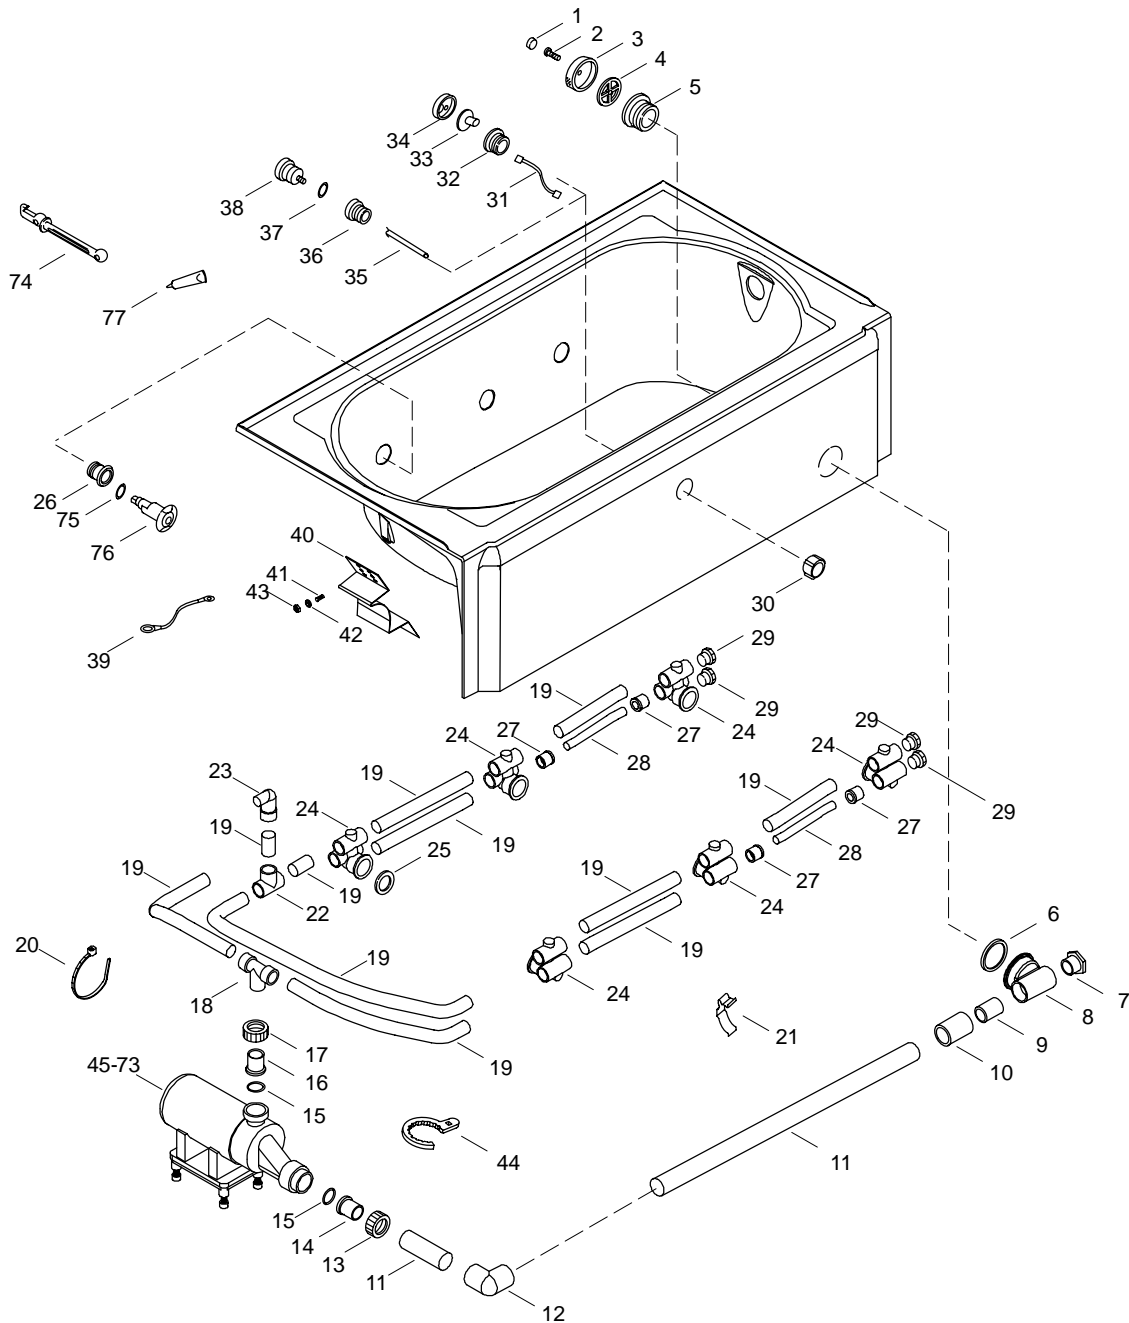

## MEMOIRS™ ENAMELED CAST IRON WHIRLPOOL

K#	w/Heater	Drain Location	Pump	Bracket/Base	Switch	Jet Trim
K-723-H-**-AA	In Pump	Left Hand	73533	73569	73584	
K-723-MV-**-AA	N/A	Left Hand	73524	73508-B	90105	
K-724-H-**-AA	In Pump	Right Hand	73533	73569	73584	
K-724-MV-AA	N/A	Right Hand	73524	73508-B	90105	
K-9696-**-BA						Jet Trim Only

### SERVICE PARTS

ITEM	PART NO.	DESCRIPTION
1	65226**	Plug
2	65054-S	Screw
	65054-1E	Screw (9696-PB)
3	67999**	Cover (Colored Finishes)
	65061**	Cover (Metal Finishes)
4	65355	Spacer
5	65036	Flange
6	60050	Gasket
7	73518	Plug
8	93685	Housing
9		Available in Service Kit Only
10	61249	Coupling
11		Available in Service Kit Only
12	61213	Elbow
13	60979-A	Nut
14	93709	Connector
15	94821	O-Ring
16	60848	Connector
17	60979	Nut
18	60797	Tee
19		Available in Service Kit Only
20	67081	Tie
21	91431	Clamp
22	61563	Tee
23	91967	Check Valve
24	67889	Housing
25	67668	Gasket
26	67429	Flange
27	60561	Reducer
28		Available in Service Kit Only
29	67665	Plug
30	65157	Nut
31	73521	Wire
32	73513	Housing
33	73584	Switch
34	93766**	Cover
35	60703	Tube
36	65156**	Flange
37	65451	O-Ring
38		Available in Service Kit Only
39	93615	Bonding Wire
40	93614-C	Bracket
41	67662	Screw
42	67111	Washer
43	90155	Locknut
44	95518	Wrench
45	73534	Motor
46	60985	Seal
47	73555	Impeller
48	73558	O-Ring
49	73559	Nut
50	73552	Cover
51	21998	Screw
52	95894	Circuit Board
53	74705	Barrier
54	73569	Base
55	94812	Screw
56	73515-B	Isolation Mount
57	95517	Clip
58	73508-B	Base
59	73559	Nut
60	73552	Cover
61	73558	O-Ring
62	73529	Impeller
63	60912	Pump Shim
64	60985	Seal
65		Available in Service Kit Only
66	93003	Strain Relief
67	93000	Cord
68	92146	Timer
69		Available in Service Kit Only
70	92145	Switch
71		Available in Service Kit Only
72		Available in Service Kit Only
73		Available in Service Kit Only

### SERVICE PARTS

ITEM	PART NO.	DESCRIPTION
74	30739	Jet Tool
75	67594	O-Ring
76		Available in Service Kit Only
77	60394-P	Silicone Lube Packet