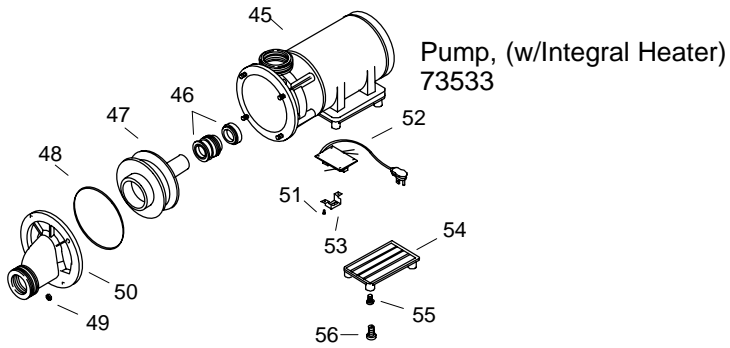

**Finish/color code must be specified when ordering.

SERVICE PARTS

ITEM	PART NO.	DESCRIPTION
1	65226**	Plug
2	65054-S	Screw
	65054-1E	Screw (9696-PB)
3	67999**	Cover (Colored Finishes)
	65061**	Cover (Metal Finishes)
4	65355	Spacer
5	65036	Flange
6	60050	Gasket
7	73518	Plug
8	93685	Housing
9		Available in Service Kit Only
10	61249	Coupling
11		Available in Service Kit Only
12	61213	Elbow
13	60979-A	Nut
14	93709	Connector
15	94821	O-Ring
16	60848	Connector
17	60979	Nut
18	60797	Tee
19		Available in Service Kit Only
20	67081	Tie
21	91431	Clamp
22	61563	Tee
23	91967	Check Valve
24	67889	Housing
25	67668	Gasket
26	67429	Flange
27	60561	Reducer
28		Available in Service Kit Only
29	67665	Plug
30	65157	Nut
31	73521	Wire
32	73513	Housing
33	73584	Switch
34	93766**	Cover
35	60703	Tube
36	65156**	Flange
37	65451	O-Ring
38		Available in Service Kit Only
39	93615	Bonding Wire
40	93614-C	Bracket
41	67662	Screw
42	67111	Washer
43	90155	Locknut
44	95518	Wrench
45	73534	Motor
46	60985	Seal
47	73555	Impeller
48	73558	O-Ring
49	73559	Nut
50	73552	Cover
51	21998	Screw
52	95894	Circuit Board
53	74705	Barrier
54	73569	Base
55	94812	Screw
56	73515-B	Isolation Mount
57	95517	Clip
58	73508-B	Base
59	73559	Nut
60	73552	Cover
61	73558	O-Ring
62	73529	Impeller
63	60912	Pump Shim
64	60985	Seal
65		Available in Service Kit Only
66	93003	Strain Relief
67	93000	Cord
68	92146	Timer
69		Available in Service Kit Only
70	92145	Switch
71		Available in Service Kit Only
72		Available in Service Kit Only
73		Available in Service Kit Only

SERVICE PARTS

ITEM	PART NO.	DESCRIPTION
74	30739	Jet Tool
75	67594	O-Ring
76		Available in Service Kit Only
77	60394-P	Silicone Lube Packet

SERVICE KITS

PART NO.	ITEM	QTY.	DESCRIPTION
94853			1-1/2" Tube Kit
	9	1 ea.	Tube
		2 ea.	Coupling
94890			1-1/2" Suction Tube Kit
	11	1 ea.	Tube
		1 ea.	Elbow
93838			1" Tube Kit
	19	1 ea.	Tube
		2 ea.	Coupling
93836			1/2" Tube Kit
	28	1 ea.	Tube
		2 ea.	Coupling
90105**			Air Switch
	37	1 ea.	O-Ring
	38	1 ea.	Air Switch
73533			Pump (w/Integral Heater)
	45	1 ea.	Motor
	46	1 ea.	Seal
	47	1 ea.	Impeller
	48	1 ea.	O-Ring
	49	4 ea.	Nut
	50	1 ea.	Cover
	51	4 ea.	Screw
	52	1 ea.	Circuit Board
	53	1 ea.	Barrier
	54	1 ea./	Base
	55	4 ea.	Screw
73525			Motor
	65	1 ea.	Motor
	66	1 ea.	Strain Relief
	67	1 ea.	Cord
	68	1 ea.	Timer
	69	2 ea.	Screw
	70	1 ea.	Switch
	71	2 ea.	Screw
	72	1 ea.	Screw
	73	1 ea.	End Cap
73524			Pump
	59	4 ea.	Nut
	60	1 ea.	Cover
	61	1 ea.	O-Ring
	62	1 ea.	Impeller
	63	1 ea.	Pump Shim
	64	1 ea.	Seal
	65	1 ea.	Motor
	66	1 ea.	Strain Relief
	67	1 ea.	Cord
	68	1 ea.	Timer
	69	2 ea.	Screw
	70	1 ea.	Switch
	71	2 ea.	Screw
	72	1 ea.	Screw
	73	1 ea.	End Cap
65206**			Directional Jet (Metal Finishes)
	75	1 ea.	O-Ring
	76	1 ea.	Jet
65205**			Directional Jet (Color Finishes)
	75	1 ea.	O-Ring
	76	1 ea.	Jet

**Finish/color code must be specified when ordering.