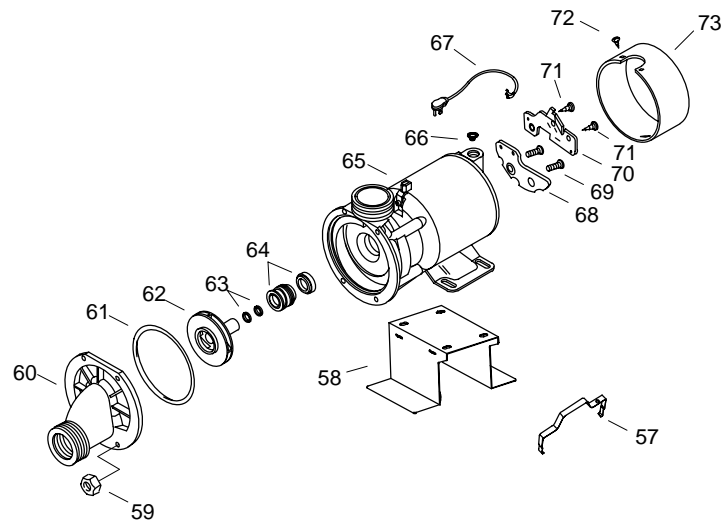

**Finish/color code must be specified when ordering.

SERVICE PARTS

ITEM	PART NO.	DESCRIPTION
1	65226**	Plug
2	65054-S	Screw
	65054-1E	Screw (9696-PB)
3	67999**	Cover (Colored Finishes)
	65061**	Cover (Metal Finishes)
4	65355	Spacer
5	65036	Flange
6	60050	Gasket
7	73518	Plug
8	93685	Housing
9		Available in Service Kit Only
10	61249	Coupling
11		Available in Service Kit Only
12	61213	Elbow
13	60979-A	Nut
14	93709	Connector
15	94821	O-Ring
16	60848	Connector
17	60979	Nut
18	60797	Tee
19		Available in Service Kit Only
20	67081	Tie
21	91431	Clamp
22	61563	Tee
23	91967	Check Valve
24	67889	Housing
25	67668	Gasket
26	67429	Flange
27	60561	Reducer
28		Available in Service Kit Only
29	67665	Plug
30	65157	Nut
31	73521	Wire
32	73513	Housing
33	73584	Switch
34	93766**	Cover
35	60703	Tube
36	65156**	Flange
37	65451	O-Ring
38		Available in Service Kit Only
39	93615	Bonding Wire
40	93614-C	Bracket
41	67662	Screw
42	67111	Washer
43	90155	Locknut
44	95518	Wrench
45	73534	Motor
46	60985	Seal
47	73555	Impeller
48	73558	O-Ring
49	73559	Nut
50	73552	Cover
51	21998	Screw
52	95894	Circuit Board
53	74705	Barrier
54	73569	Base
55	94812	Screw
56	73515-B	Isolation Mount
57	95517	Clip
58	73508-B	Base
59	73559	Nut
60	73552	Cover
61	73558	O-Ring
62	73529	Impeller
63	60912	Pump Shim
64	60985	Seal
65		Available in Service Kit Only
66	93003	Strain Relief
67	93000	Cord
68	92146	Timer
69		Available in Service Kit Only
70	92145	Switch
71		Available in Service Kit Only
72		Available in Service Kit Only
73		Available in Service Kit Only

SERVICE PARTS

ITEM	PART NO.	DESCRIPTION
74	30739	Jet Tool
75	67594	O-Ring
76		Available in Service Kit Only
77	60394-P	Silicone Lube Packet

SERVICE KITS

PART NO.	ITEM	QTY.	DESCRIPTION
94853			1-1/2" Tube Kit
	9	1 ea.	Tube
		2 ea.	Coupling
94890			1-1/2" Suction Tube Kit
	11	1 ea.	Tube
		1 ea.	Elbow
93838			1" Tube Kit
	19	1 ea.	Tube
		2 ea.	Coupling
93836			1/2" Tube Kit
	28	1 ea.	Tube
		2 ea.	Coupling
90105**			Air Switch
	37	1 ea.	O-Ring
	38	1 ea.	Air Switch
73533			Pump (w/Integral Heater)
	45	1 ea.	Motor
	46	1 ea.	Seal
	47	1 ea.	Impeller
	48	1 ea.	O-Ring
	49	4 ea.	Nut
	50	1 ea.	Cover
	51	4 ea.	Screw
	52	1 ea.	Circuit Board
	53	1 ea.	Barrier
	54	1 ea./	Base
	55	4 ea.	Screw
73525			Motor
	65	1 ea.	Motor
	66	1 ea.	Strain Relief
	67	1 ea.	Cord
	68	1 ea.	Timer
	69	2 ea.	Screw
	70	1 ea.	Switch
	71	2 ea.	Screw
	72	1 ea.	Screw
	73	1 ea.	End Cap
73524			Pump
	59	4 ea.	Nut
	60	1 ea.	Cover
	61	1 ea.	O-Ring
	62	1 ea.	Impeller
	63	1 ea.	Pump Shim
	64	1 ea.	Seal
	65	1 ea.	Motor
	66	1 ea.	Strain Relief
	67	1 ea.	Cord
	68	1 ea.	Timer
	69	2 ea.	Screw
	70	1 ea.	Switch
	71	2 ea.	Screw
	72	1 ea.	Screw
	73	1 ea.	End Cap
65206**			Directional Jet (Metal Finishes)
	75	1 ea.	O-Ring
	76	1 ea.	Jet
65205**			Directional Jet (Color Finishes)
	75	1 ea.	O-Ring
	76	1 ea.	Jet

**Finish/color code must be specified when ordering.