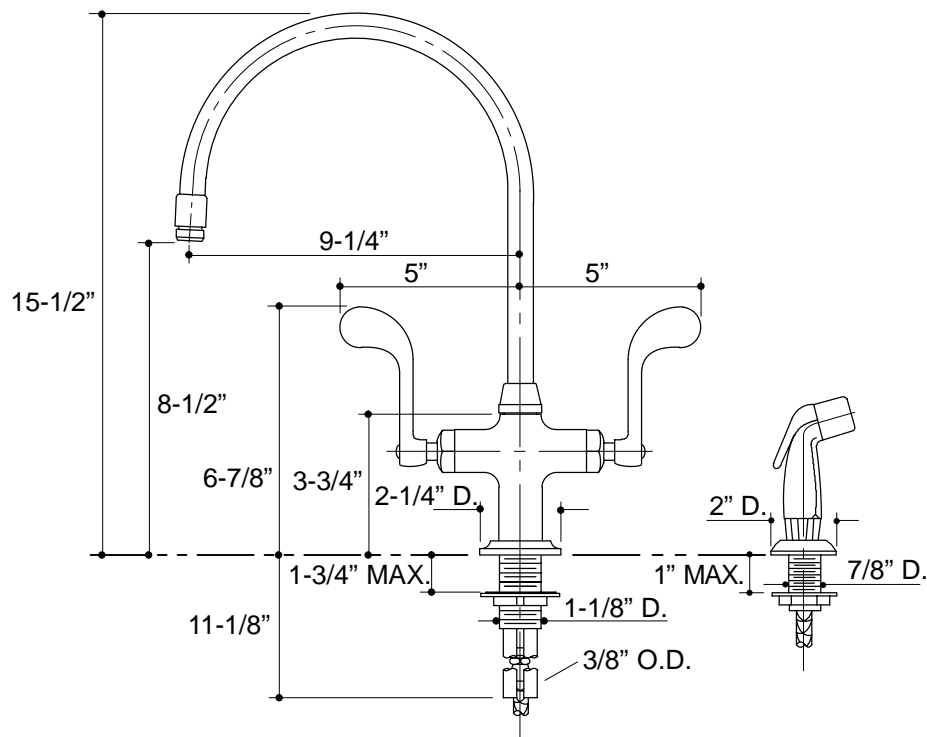

Ordering Information

Applicable faucet:	
Kitchen sink faucet	K-8762
Kitchen sink faucet with spray	K-8763
ADA Lever handles are ADA compliant	

Accessories/hardware:		
10-1/2" escutcheon plate for three hole drilling	K-14511	optional

316

K-8762, K-8763 Essex Kitchen Sink Faucet
115148-1-CA (-)

KOHLER[®]

NOTES: