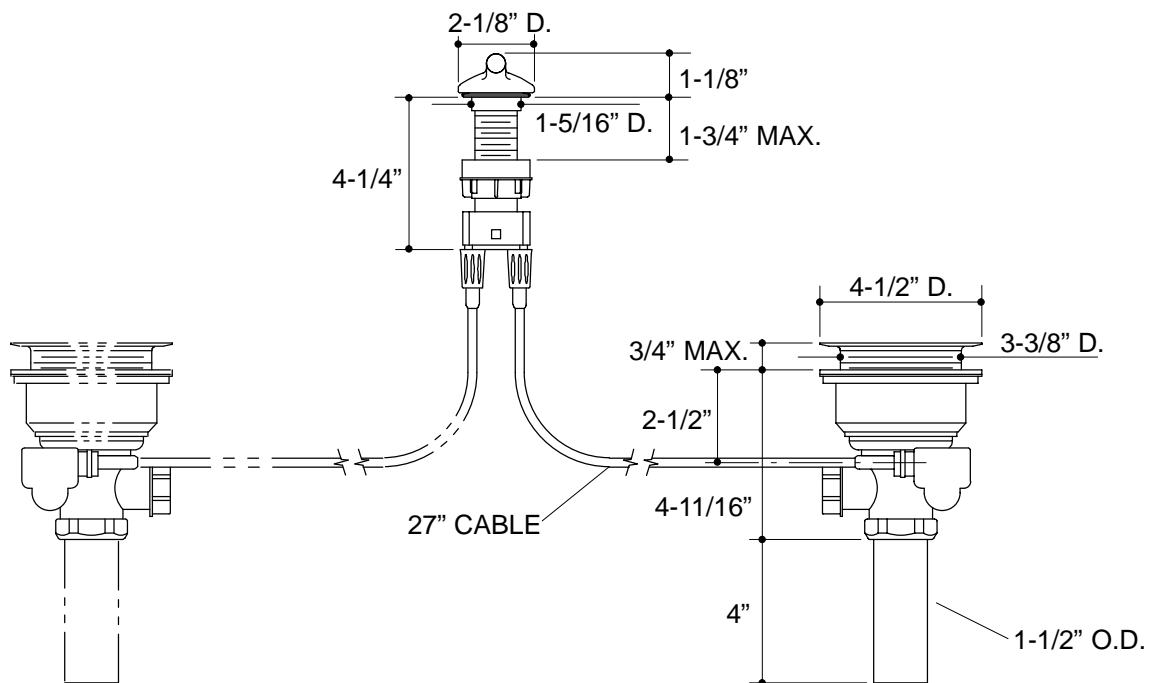

Ordering Information

Applicable cable drain:	
Dual	K-8816
Single	K-8817

316

K-8816, K-8817 Duostrainer[®] Sink Strainers
115155-1-AA (9619)

NOTES: