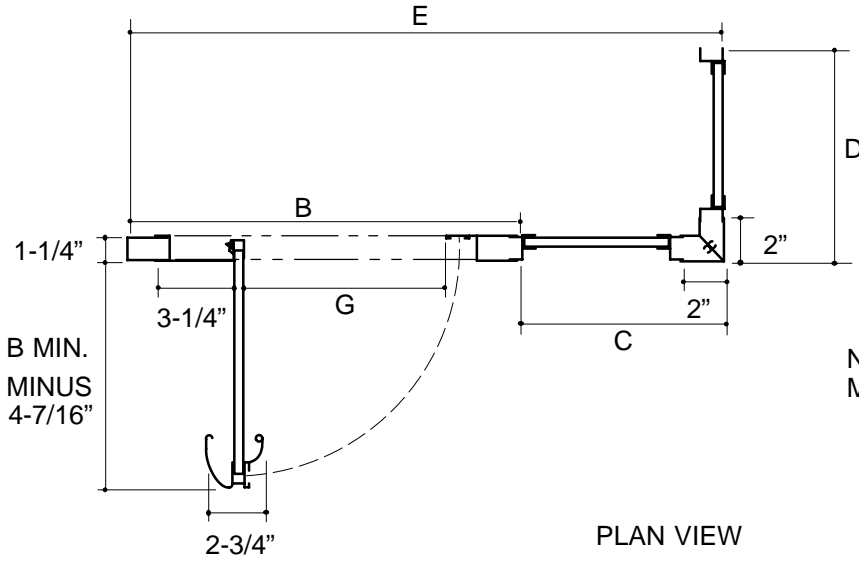

#### FEATURES

- 1" adjustability per side
- 2" size range
- Soft touch foam handle insert
- Corrosion resistant
- Stainless steel hardware
- Full length magnetic strip
- Watertight design
- Right or left door swing

#### PRODUCT SPECIFICATION:

Focal pivot with in-line panel and return panel on knee wall shower door. Door shall include 1" adjustability per side and 2" size range. Door handle shall have soft touch foam handle insert. Door shall be corrosion resistant and have stainless steel hardware, with full length magnetic strip. Door shall feature watertight design, with right or left door swing. Shower door shall be Kohler Model K-721400 Custom.

# FOCAL

NOTE: INLINE AND RETURN PANEL MAY BE ATTACHED ON EITHER SIDE.

Roughing-In Notes	A	B	C	D	E	G (MAX.)
K-721400	60"-72"	26"-36"	10"-36"	10"-50"	36"-72"	18"-28"
Custom						
R-Specified when ordered-MAX. 52".						