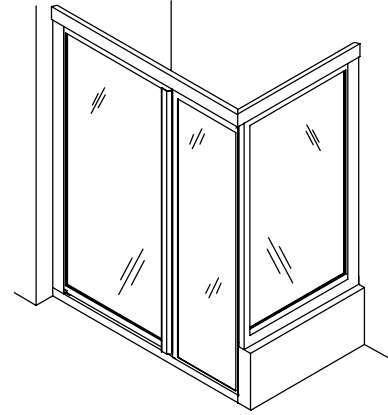

FEATURES

- 1" adjustability per side
- 2" size range
- Soft touch foam handle insert
- Corrosion resistant
- Stainless steel hardware
- Full length magnetic strip
- Watertight design
- Right or left door swing

CODES/STANDARDS

Specified model meets or exceeds the following:

- ANSI Z97.1 (tempered glass)

GLASS OPTIONS

- B Obscure
- L Clear

COLORS/FINISHES

- 0 White
- SH Bright Silver Finish
- BH Bright Brass Finish

SPECIFIED MODEL:

Model	Application	Glass Options		Frame Finishes/Colors		
		B	L	SH	BH	0
K-721400 Custom	Shower	☐	☐	☐	☐	☐

PRODUCT SPECIFICATION:

Focal pivot with in-line panel and return panel on knee wall shower door. Door shall include 1" adjustability per side and 2" size range. Door handle shall have soft touch foam handle insert. Door shall be corrosion resistant and have stainless steel hardware, with full length magnetic strip. Door shall feature watertight design, with right or left door swing. Shower door shall be Kohler Model K-721400 Custom.