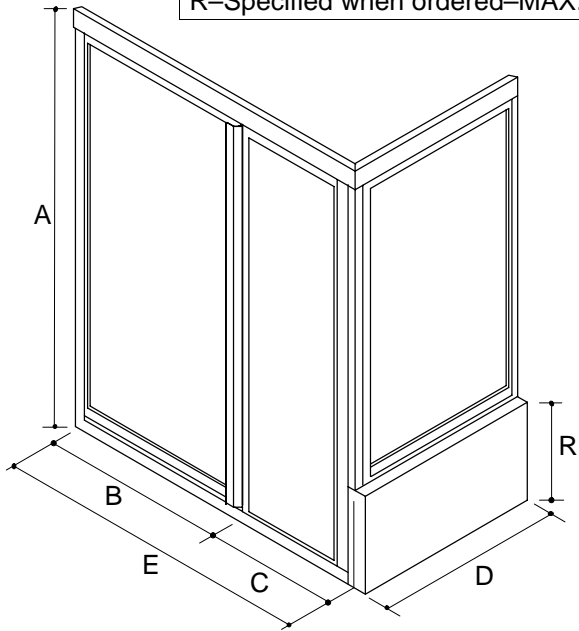

PRODUCT DIAGRAM

K-721400 Focal Pivot Shower Doors

Page 2 of 2
115794-4-DA (-)

THE BOLD LOOK
OF **KOHLER**®