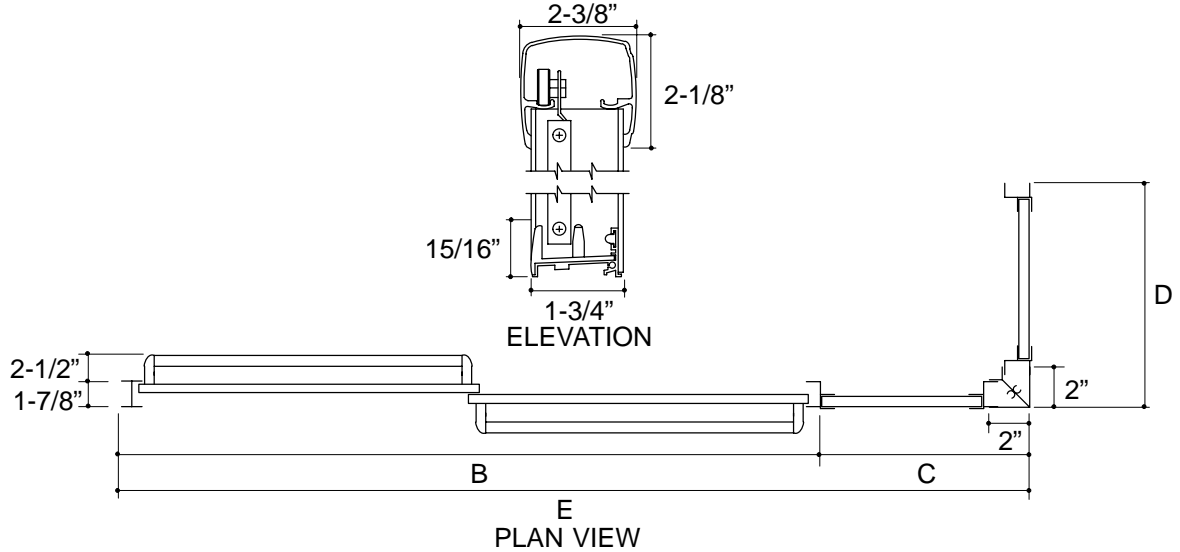

Ordering Information

Applicable product:

Reference models and measurements below.

Installation Notes

Refer to installation instructions included with fixture before beginning installation.

Roughing-In Notes					
	A	B	C	D	E
K-781000	50-60"	43-72"	10-24"	10-50"	53-96"
Custom					
R-Specified when ordered-Max. 42"					