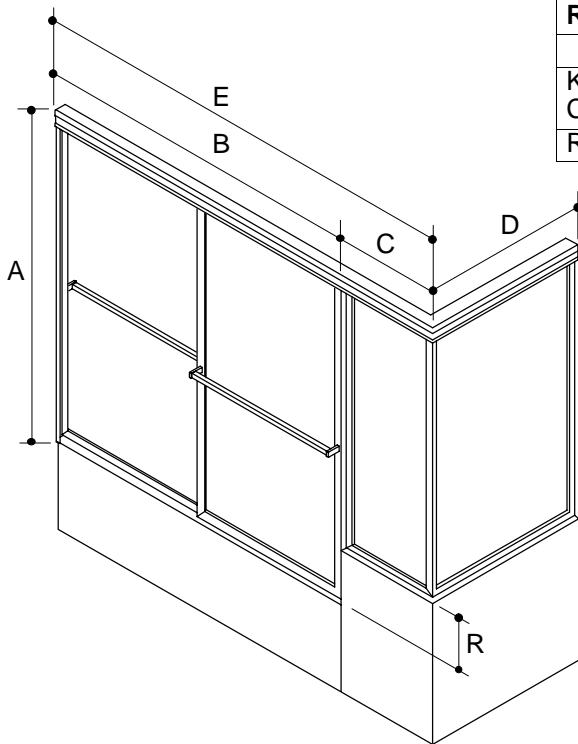

Ordering Information

Applicable product:

Reference models and measurements below.

Installation Notes

Refer to installation instructions included with fixture before beginning installation.

Roughing-In Notes					
	A	B	C	D	E
K-781000	50-60"	43-72"	10-24"	10-50"	53-96"
Custom					
R-Specified when ordered-Max. 42"					