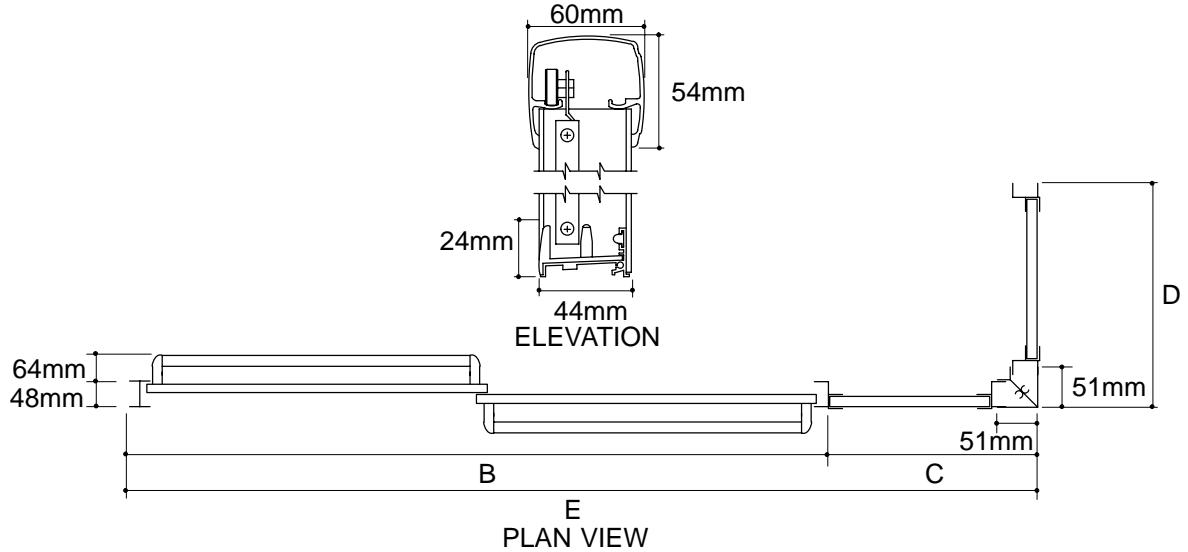

### Ordering Information

Applicable product:  
Reference models and measurements below.

### Installation Notes

Refer to installation instructions included with fixture before beginning installation.

Roughing-In Notes					
	A	B	C	D	E
K-781000	1270-1524	1092-1829	254-610	254-1270	1346-2438
Custom	mm	mm	mm	mm	mm
R-Specified when ordered-1067mm					