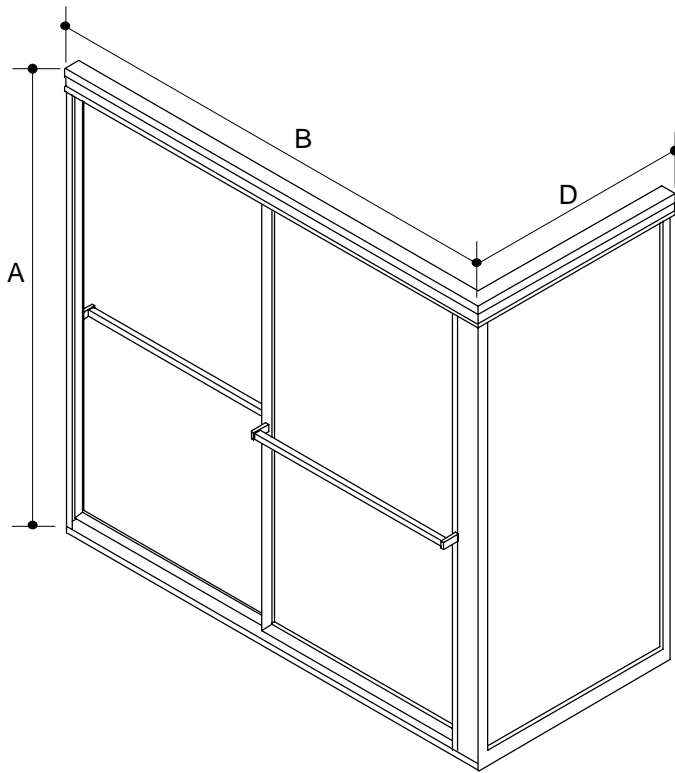

**Ordering Information**

Applicable product:  
Reference models and measurements below.

**Installation Notes**

Refer to installation instructions included with fixture before beginning installation.

Roughing-In Notes			
	A	B	D
K-751100	1270-1829mm	1041-1575mm	254-1270mm
Custom			