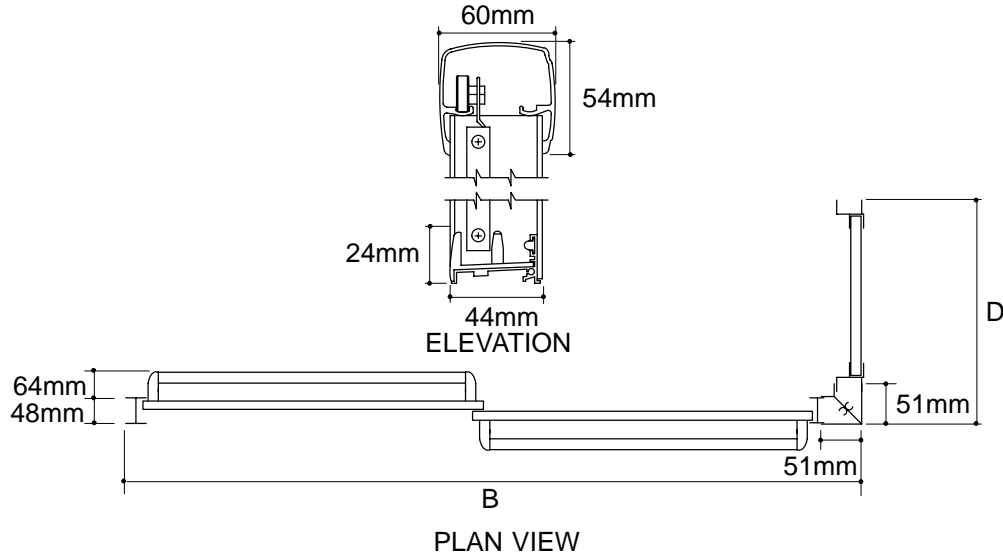

**Ordering Information**

Applicable product:  
Reference models and measurements below.

**Installation Notes**

Refer to installation instructions included with fixture before beginning installation.

Roughing-In Notes			
	A	B	D
K-751100	1270-1829mm	1041-1575mm	254-1270mm
Custom			