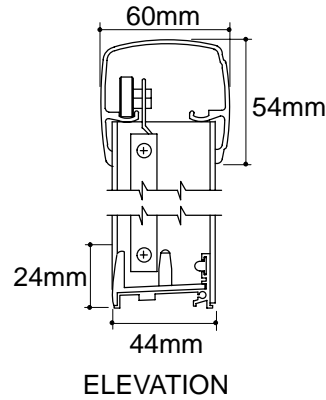

### Ordering Information

Applicable product:  
Reference models and measurements below.

### Installation Notes

Refer to installation instructions included with fixture before beginning installation.

Roughing-In Notes					
	A	B	C1	C2	E
K-741100	1270-1829	991-1524	203-762	203-762	1397-2948
Custom	mm	mm	mm	mm	mm