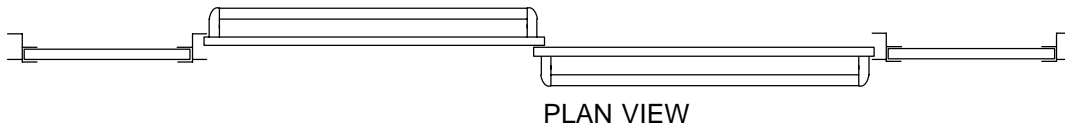

### Ordering Information

Applicable product:  
Reference models and measurements below.

### Installation Notes

Refer to installation instructions included with fixture before beginning installation.

Roughing-In Notes					
	A	B	C1	C2	E
K-741100	1270-1829	991-1524	203-762	203-762	1397-2948
Custom	mm	mm	mm	mm	mm