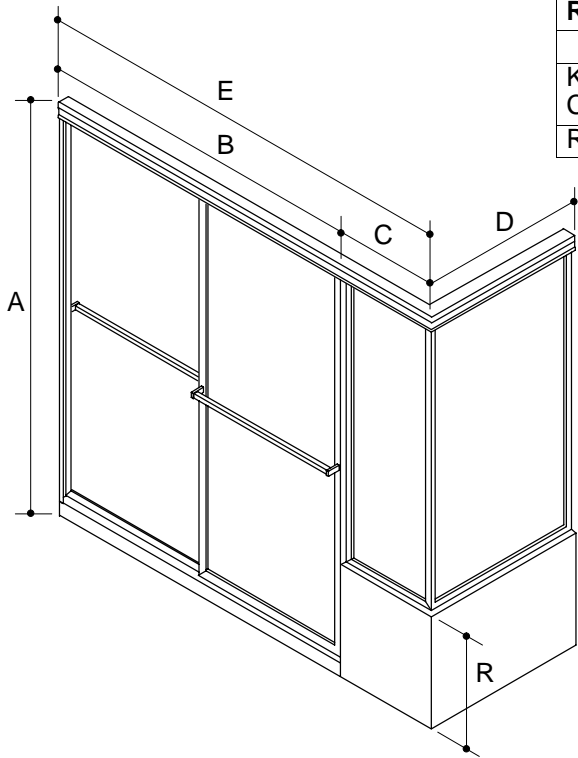

### Ordering Information

Applicable product:  
Reference models and measurements below.

### Installation Notes

Refer to installation instructions included with fixture before beginning installation.

Roughing-In Notes					
	A	B	C	D	E
K-781100	1524-1829	991-1524	254-914	254-1270	1245-2438
Custom	mm	mm	mm	mm	mm
R-Specified when ordered-Max. 1321mm					