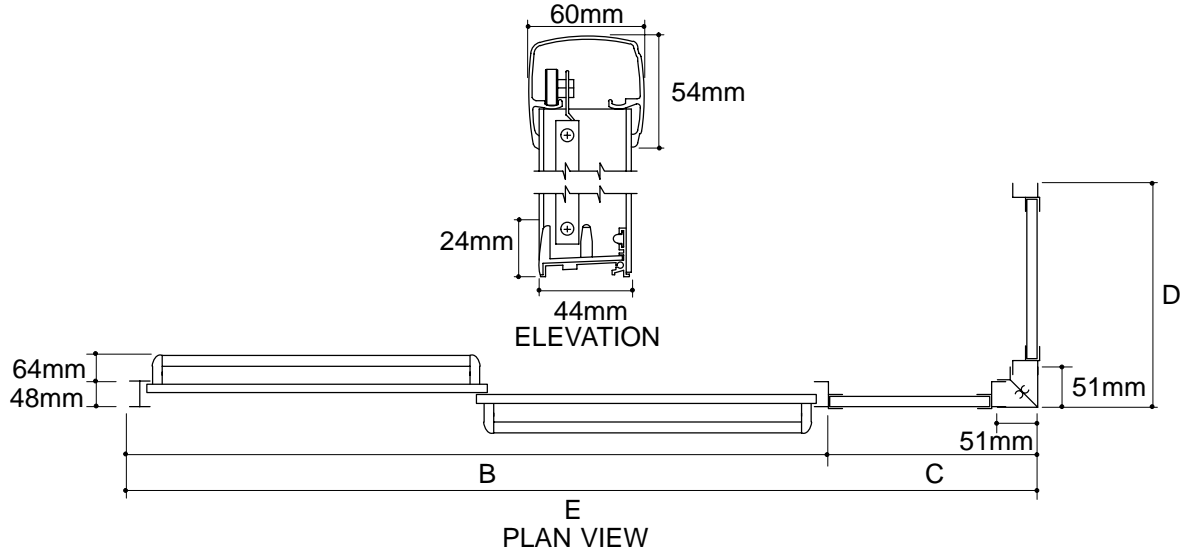

### Ordering Information

Applicable product:  
Reference models and measurements below.

### Installation Notes

Refer to installation instructions included with fixture before beginning installation.

Roughing-In Notes					
	A	B	C	D	E
K-781100	1524-1829	991-1524	254-914	254-1270	1245-2438
Custom	mm	mm	mm	mm	mm
R-Specified when ordered-Max. 1321mm					