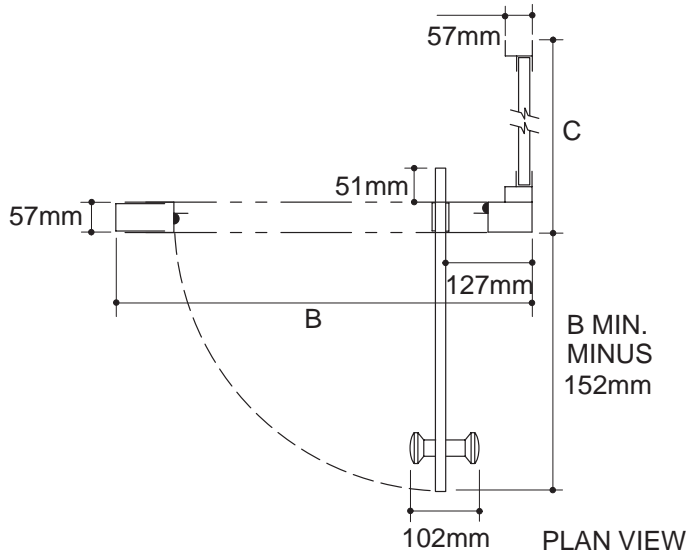

**Ordering Information**

Applicable product:
Reference models and measurements below.

**Installation Notes**

Refer to installation instructions included with fixture before beginning installation.

NOTE: RETURN PANEL MAY BE ATTACHED ON EITHER SIDE.

Rough-In Notes	A	B	C
K-705136	1829mm	864mm	864mm