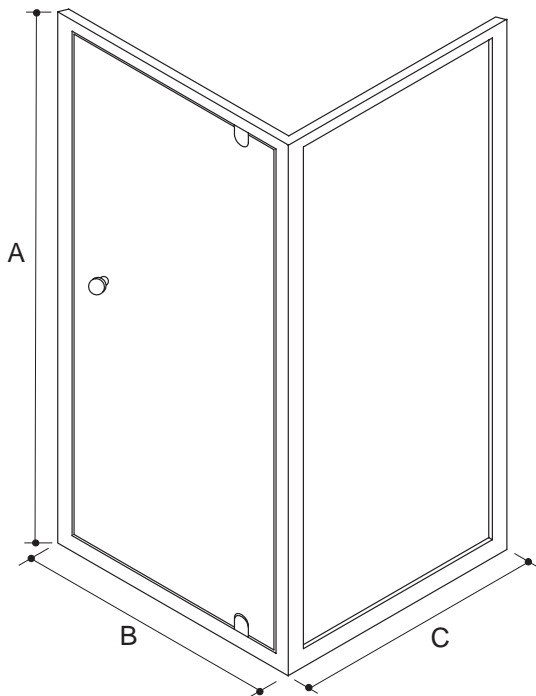

**Ordering Information**

Applicable product:
Reference models and measurements below.

**Installation Notes**

Refer to installation instructions included with fixture before beginning installation.

NOTE: RETURN PANEL MAY BE ATTACHED ON EITHER SIDE.

Rough-In Notes	A	B	C
K-705136	1829mm	864mm	864mm