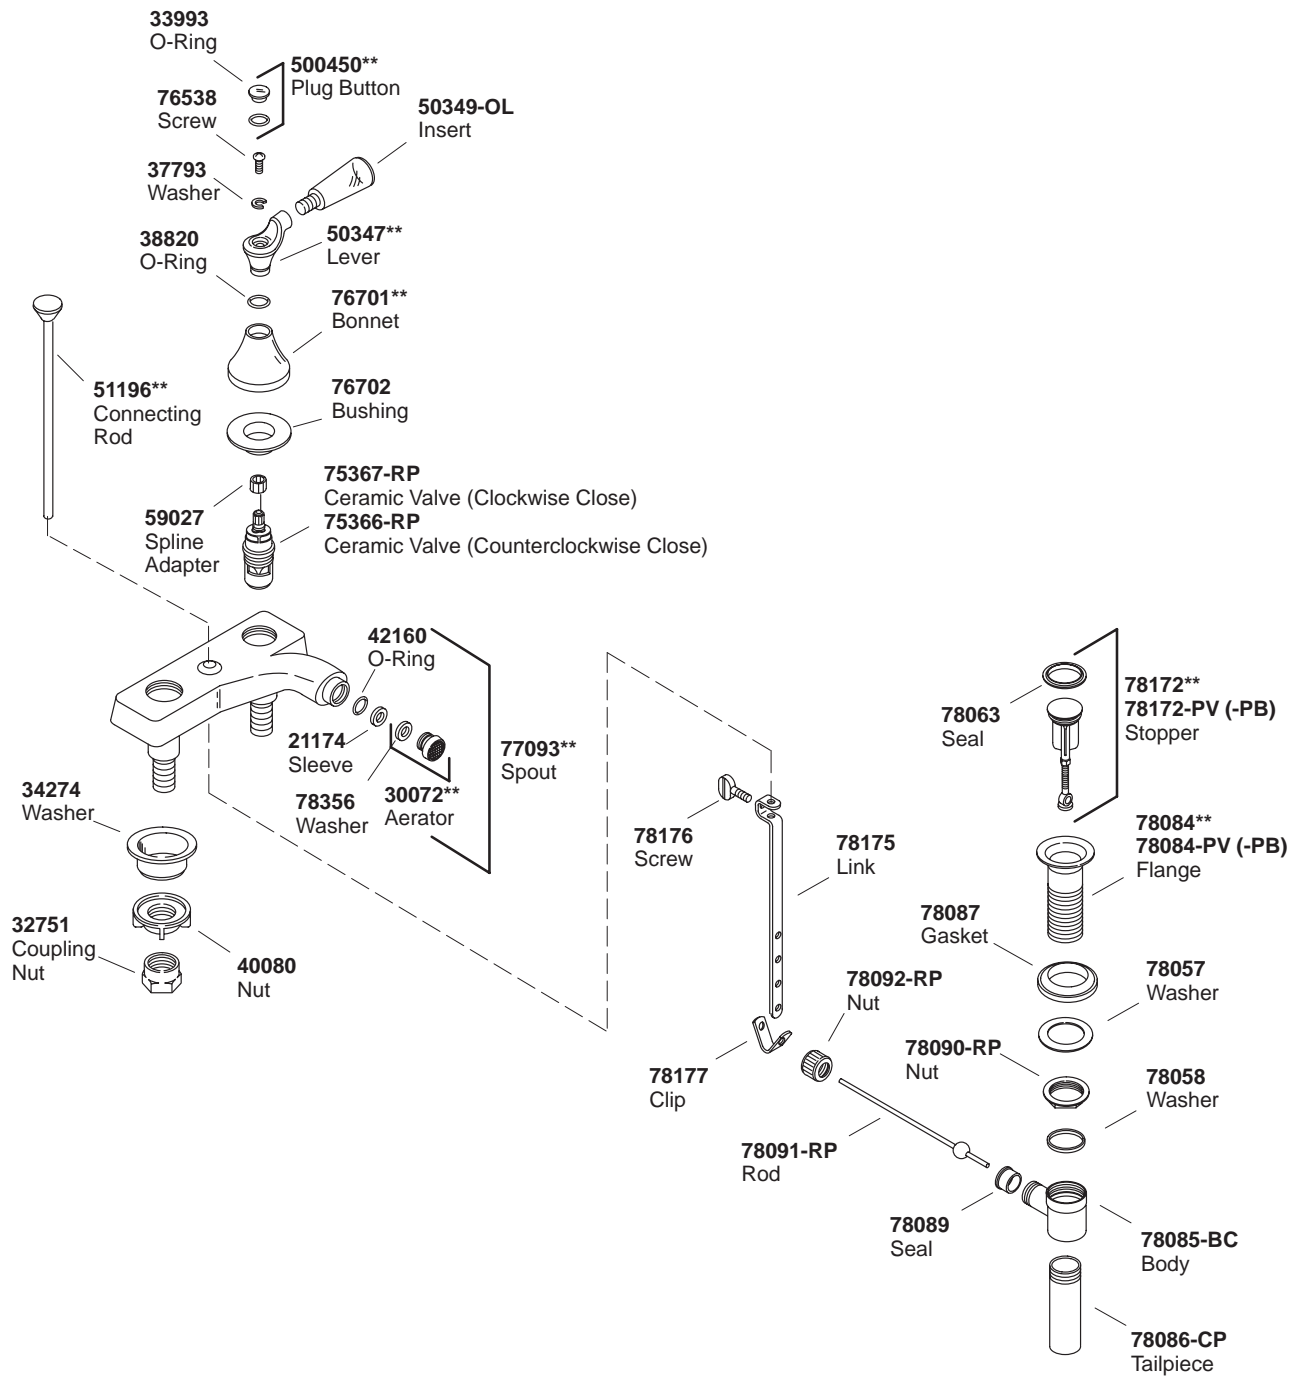

KOHLER[®] SERVICE PARTS

FLAIR™ CENTERSET BIDET FAUCET

K#	Lever Handle
K-6226-4-**-AA	X

**Finish/color code must be specified when ordering.