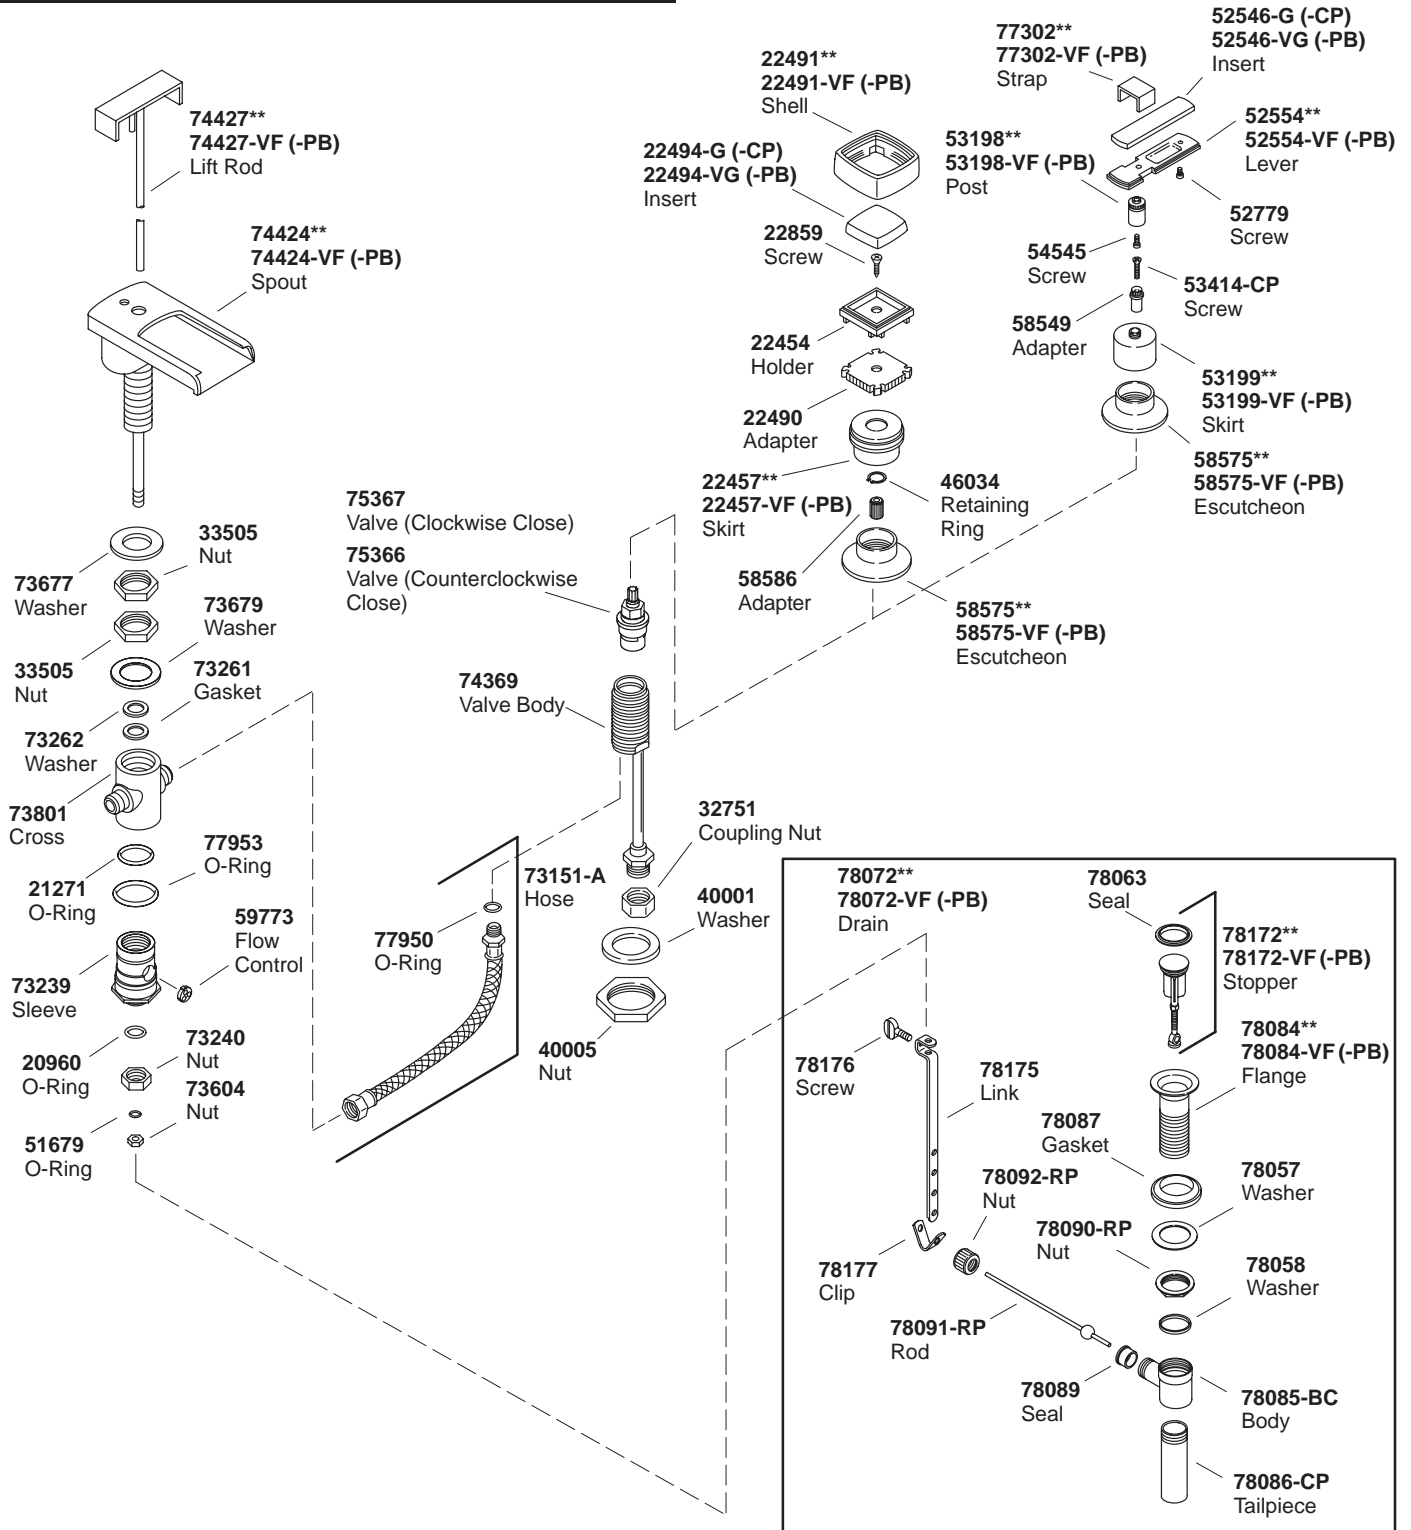

# KOHLER® SERVICE PARTS

## ALTERNA™ FLUME WIDESPREAD LAVATORY FAUCETS

K#	Square Handles	Lever Handles
K-7980-2-**-DB	X	
K-7980-4-**-DB		X

\*\*Finish/color code must be specified when ordering.