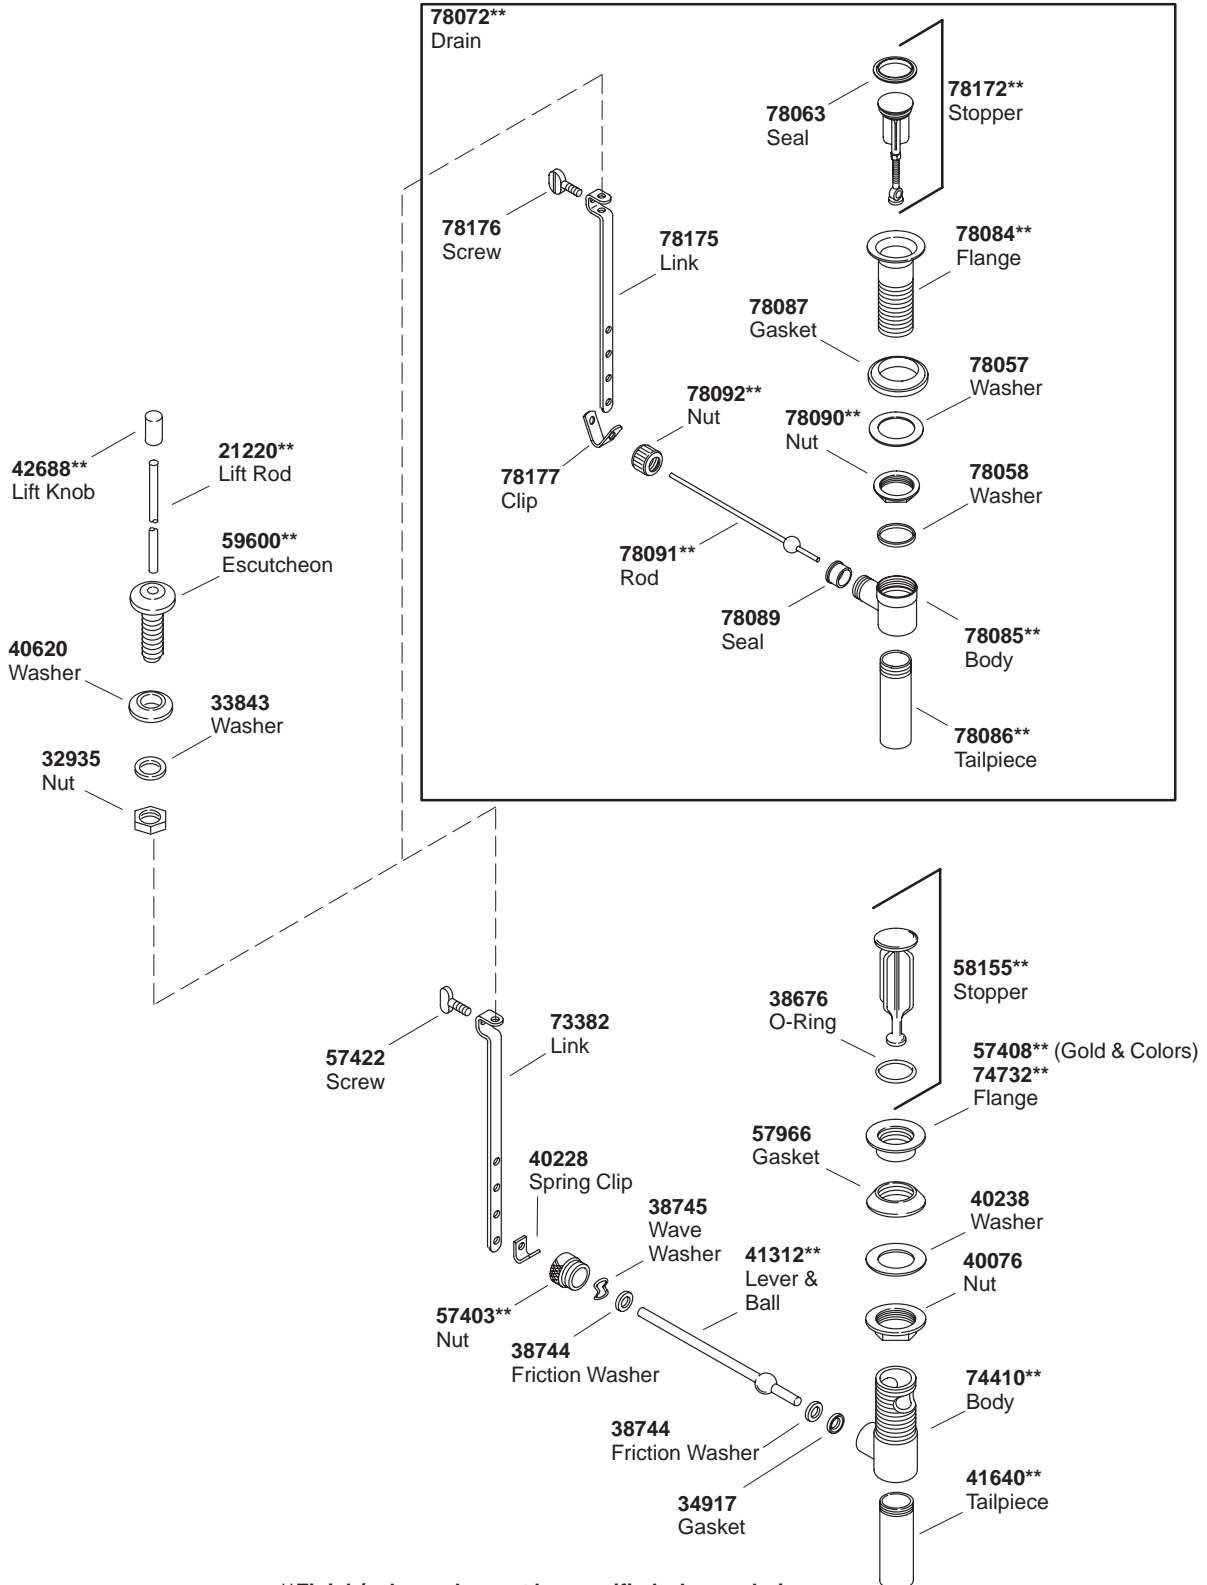

KOHLER[®] SERVICE PARTS

ALTERNA™ FIXTURE-MOUNT VACUUM BREAKER BIDET FAUCET

K#	Square Handle	Lever Handle
K-9295-2-**-DB	X	
K-9295-4-**-DB		X

**Finish/color code must be specified when ordering.

**Finish/color code must be specified when ordering.