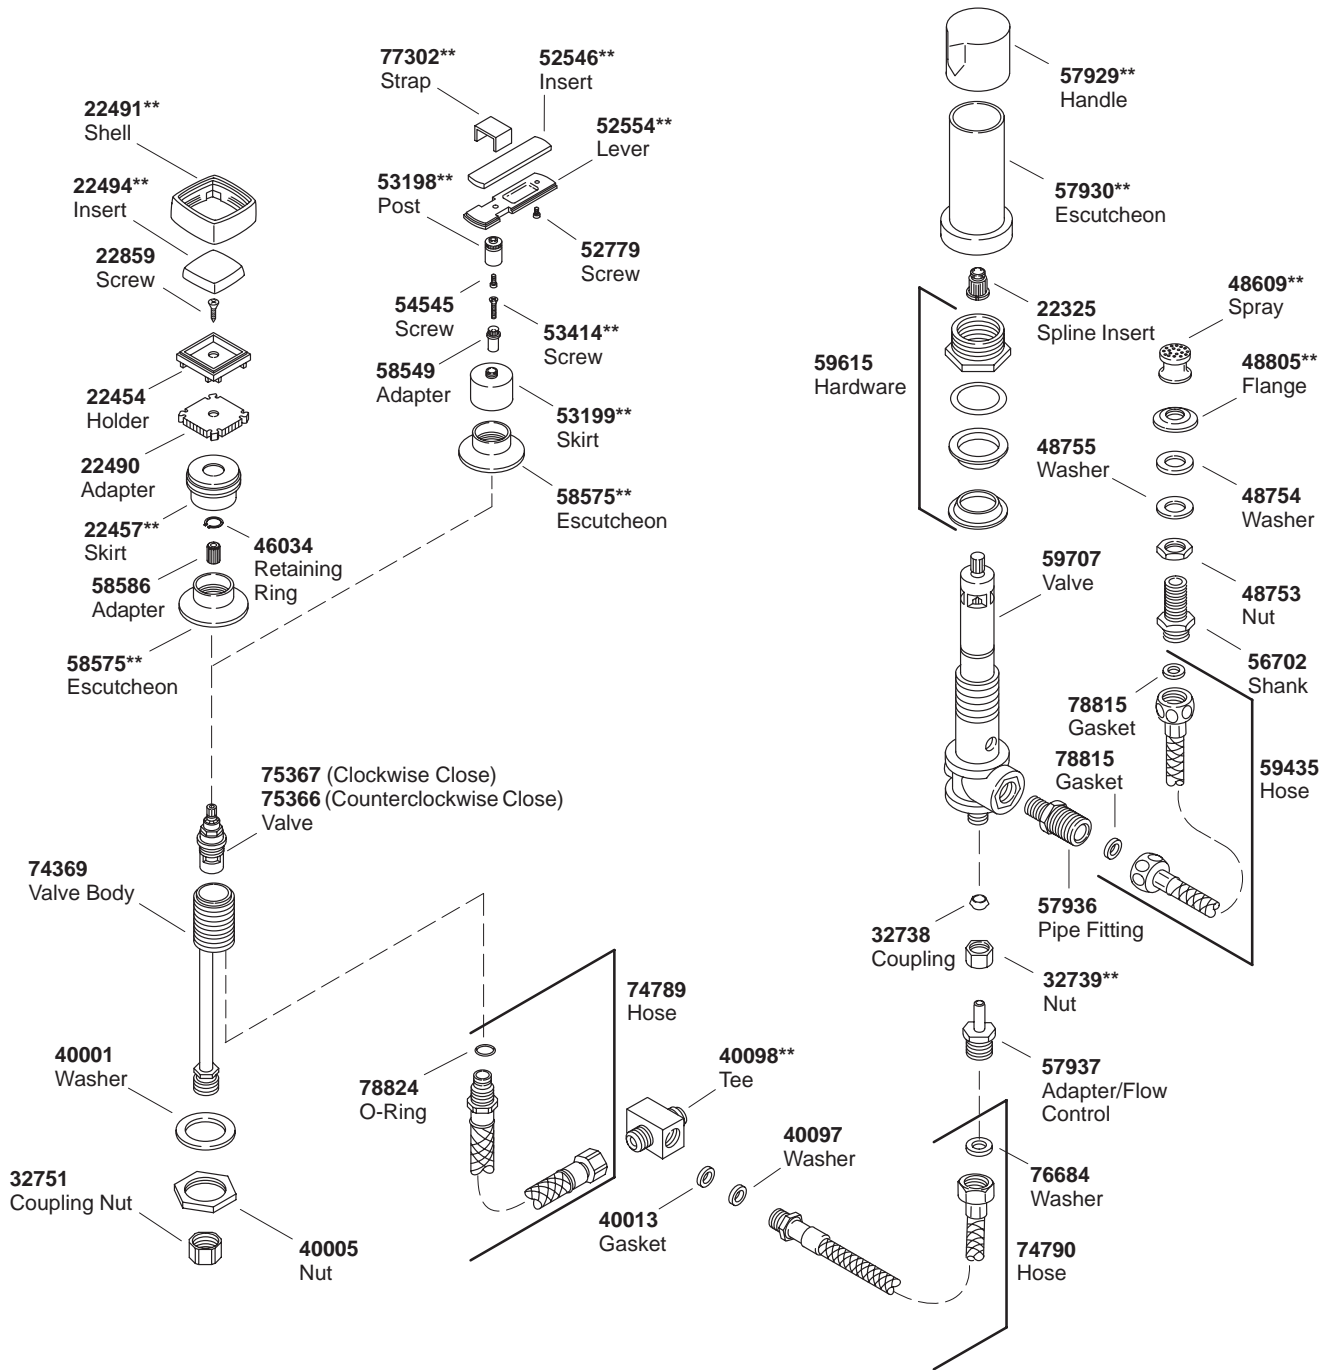

KOHLER[®] SERVICE PARTS

ALTERNA™ FIXTURE-MOUNT VACUUM BREAKER BIDET FAUCET

K#	Square Handle	Lever Handle
K-9295-2-**-DB	X	
K-9295-4-**-DB		X

**Finish/color code must be specified when ordering.

**Finish/color code must be specified when ordering.