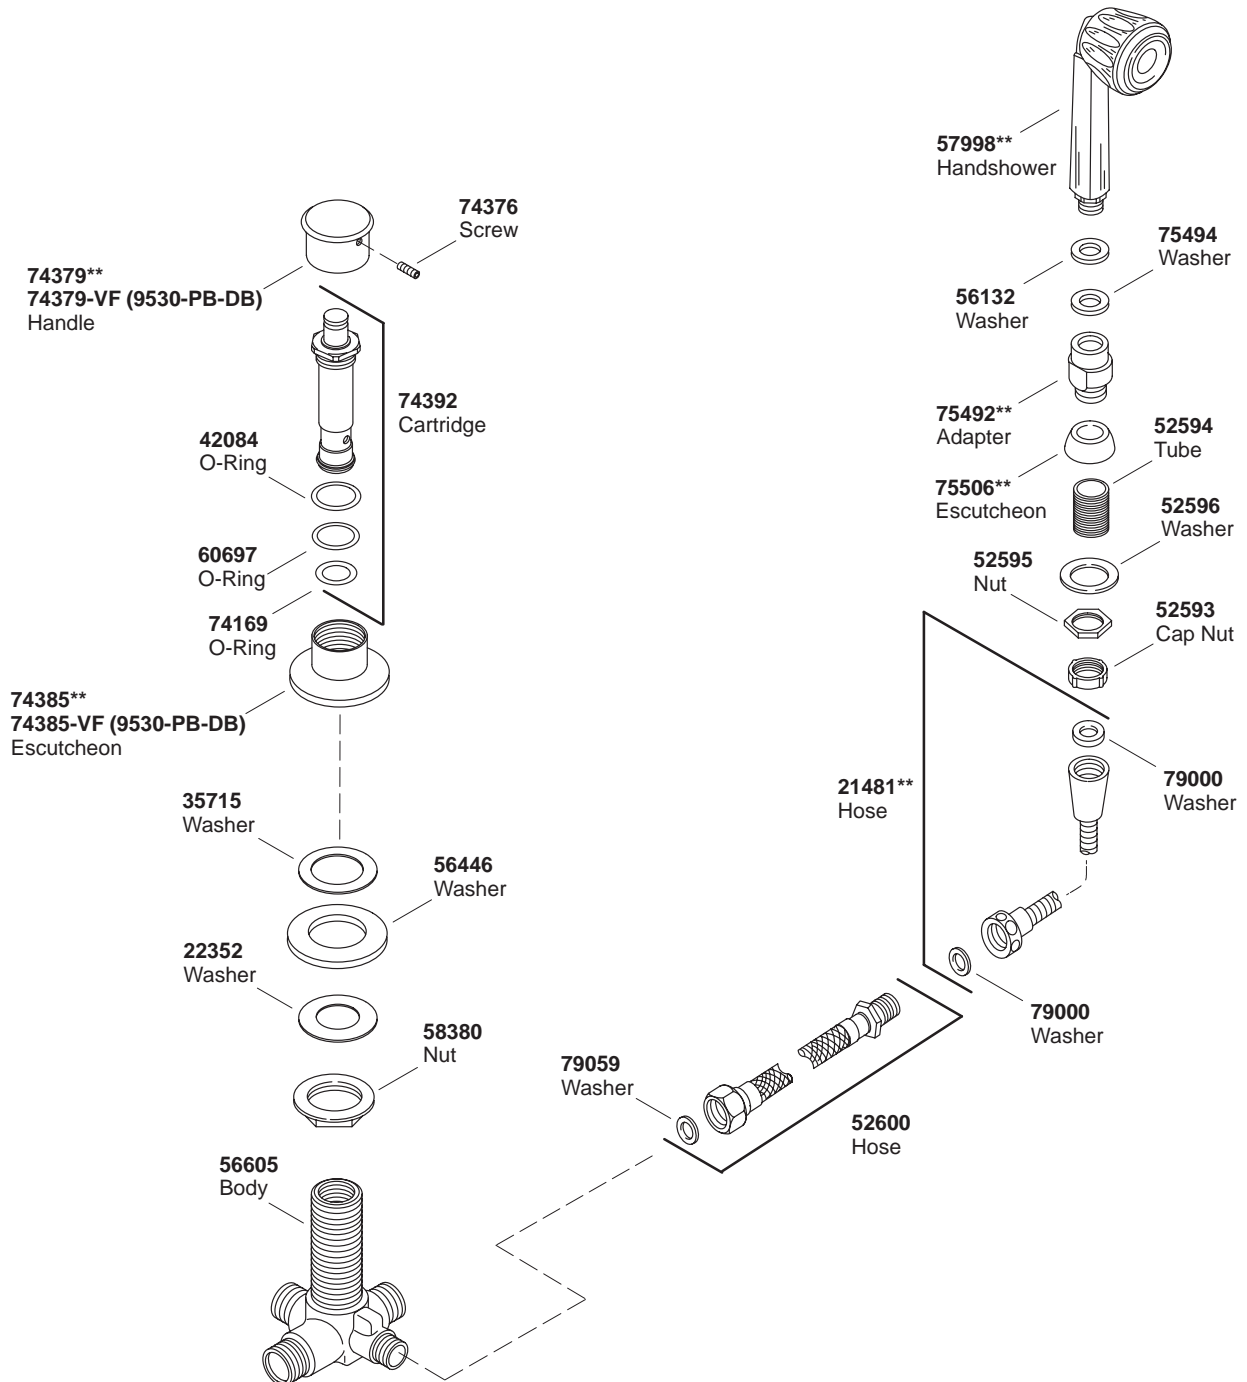

KOHLER[®] SERVICE PARTS

TWO-WAY DIVERTER VALVE/ HANDSHOWER

| K# | Diverter Valve | Persona Handshower |
|--------------|----------------|--------------------|
| K-6527-**-AA | X | X |
| K-9530-**-DB | X | |
| K-9677-**-CA | | X |

****Finish/color code must be specified when ordering.**