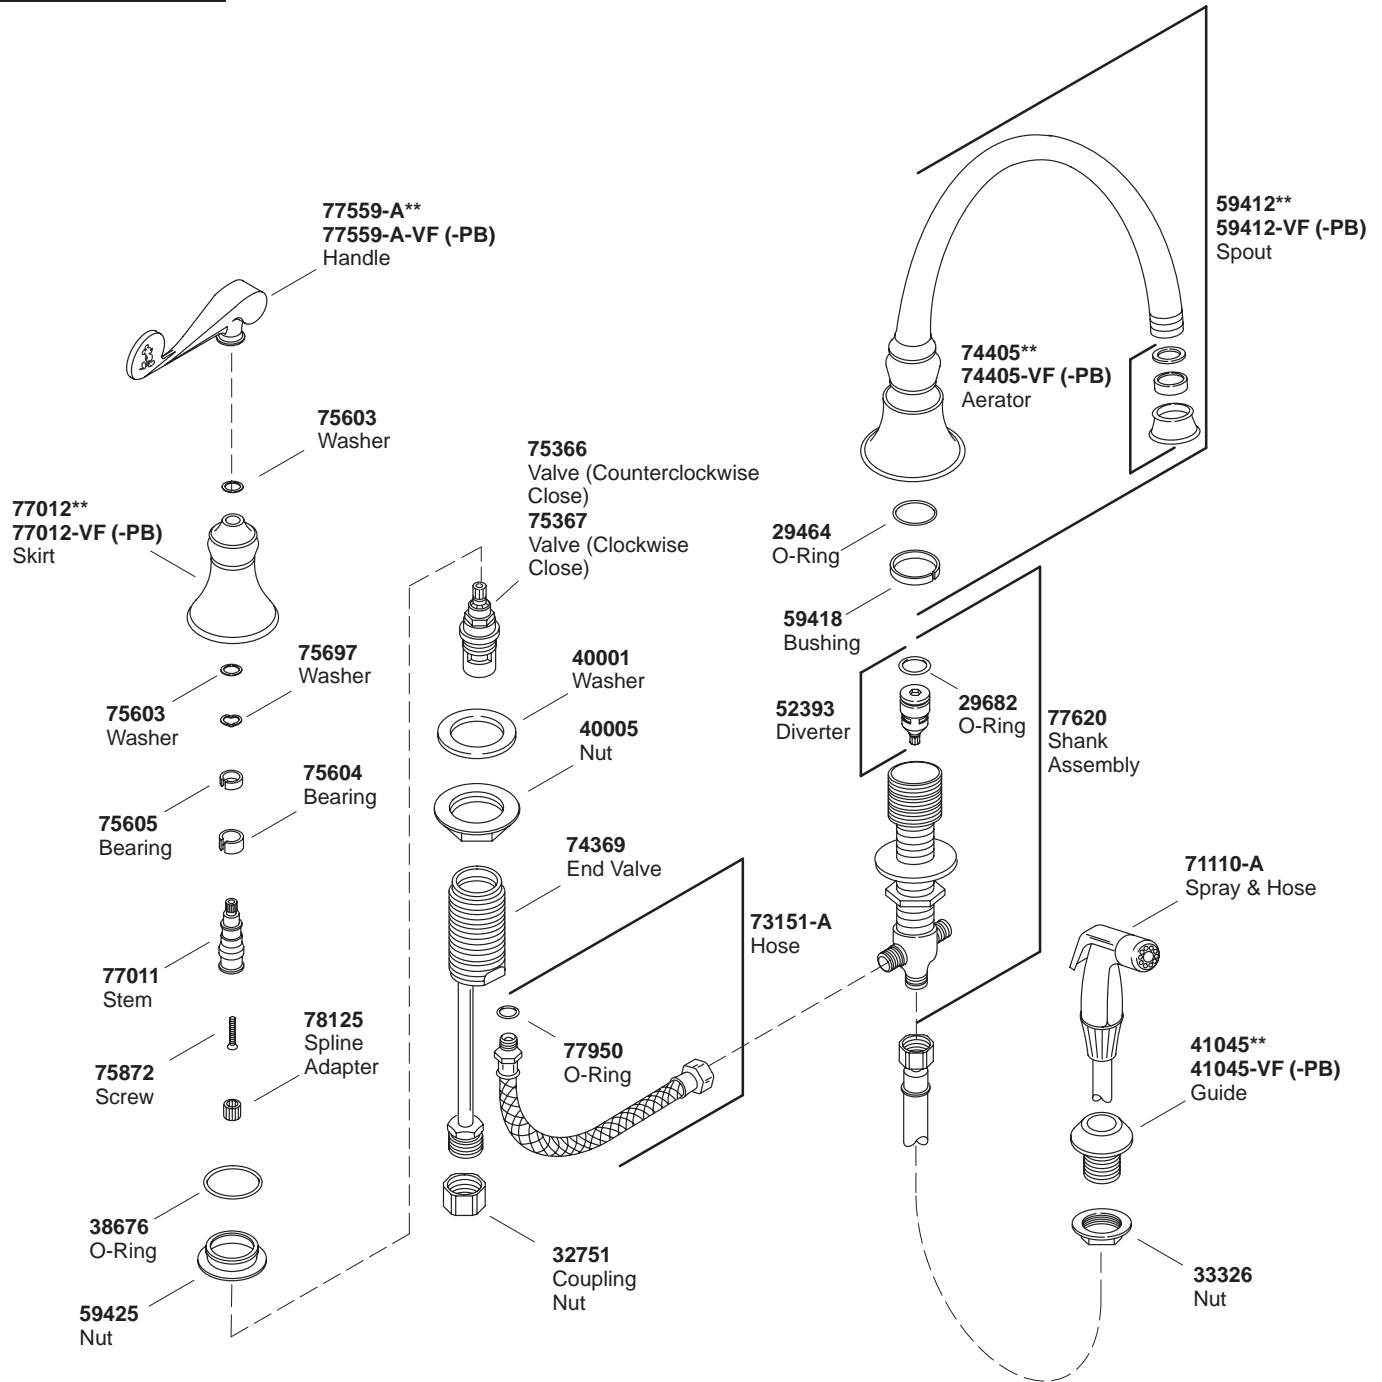

KOHLER® SERVICE PARTS

REVIVAL™ KITCHEN SINK FAUCET

K#
K-16109-4D-**-AA

**Finish/color code must be specified when ordering.